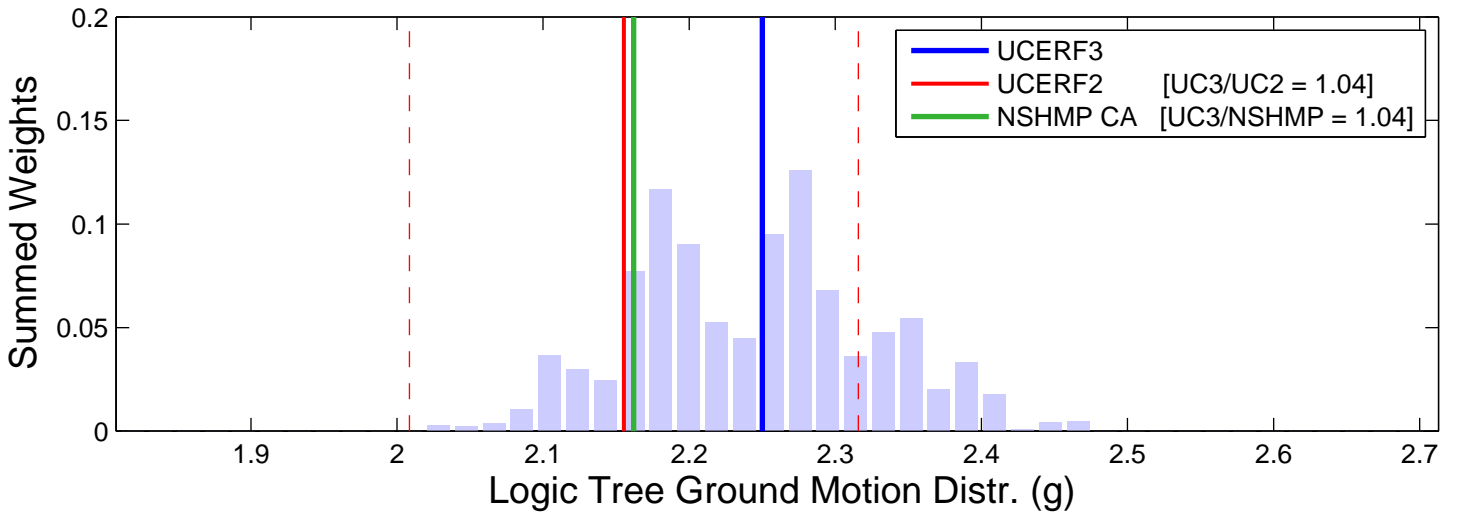

San Jose (37.35, -121.90) : RTGM : 5Hz

Logic Tree Tornado