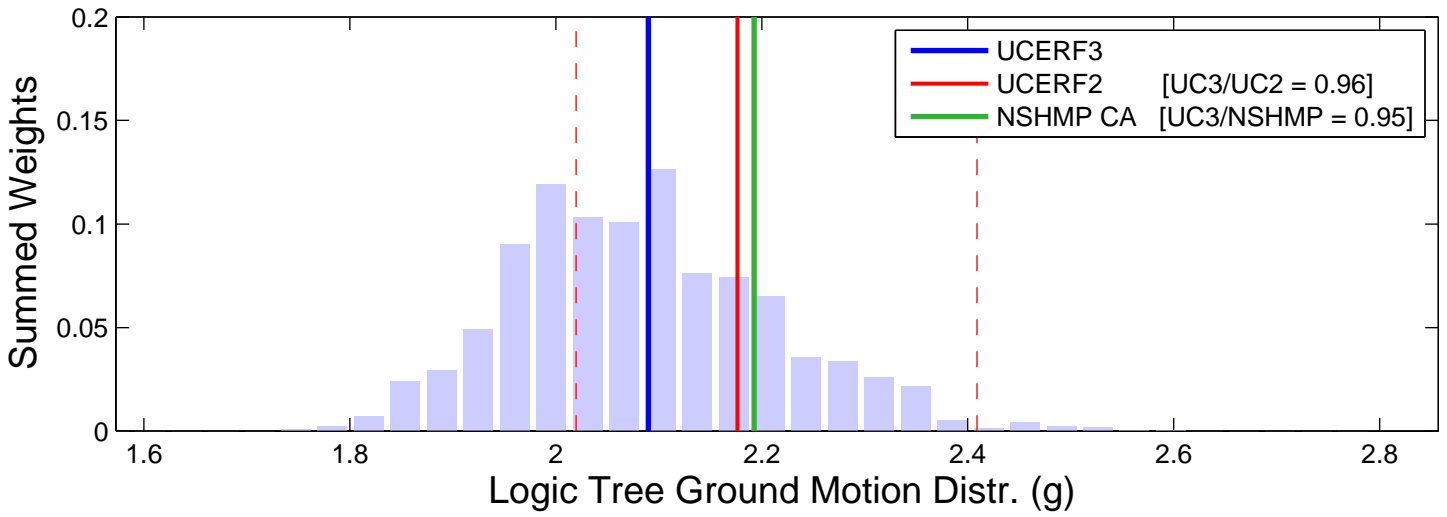

San Mateo (37.55, -122.30) : RTGM : 5Hz

Logic Tree Tornado