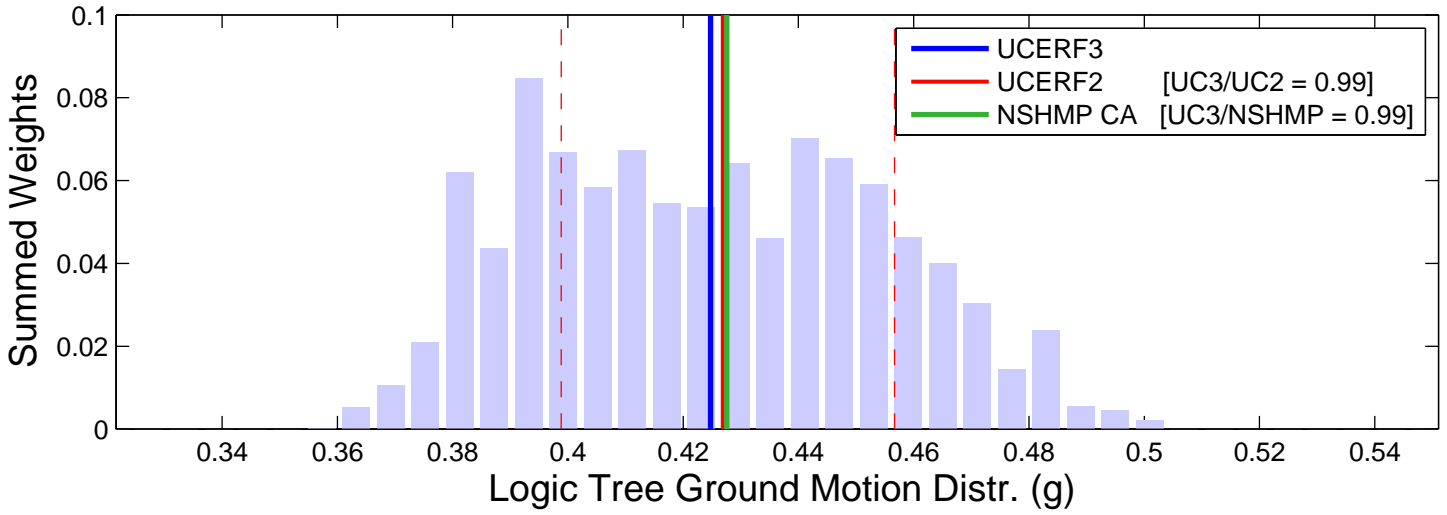

San Onofre (33.40, -117.55) : RTGM : 1Hz

Logic Tree Tornado