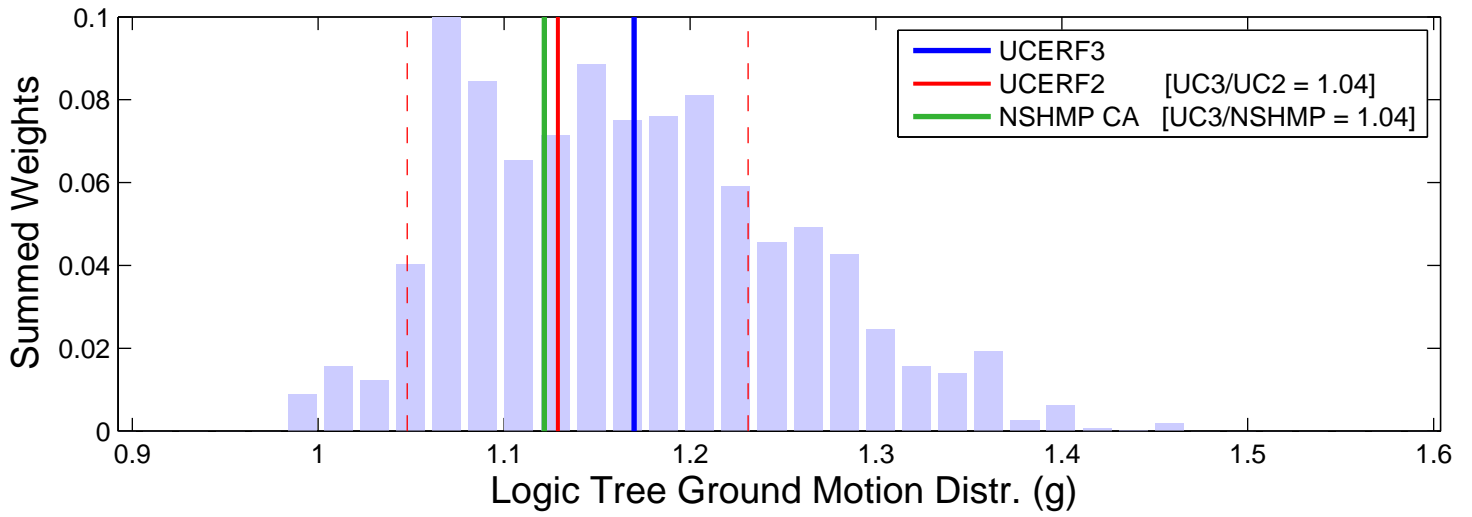

San Onofre (33.40, -117.55) : RTGM : 5Hz

Logic Tree Tornado