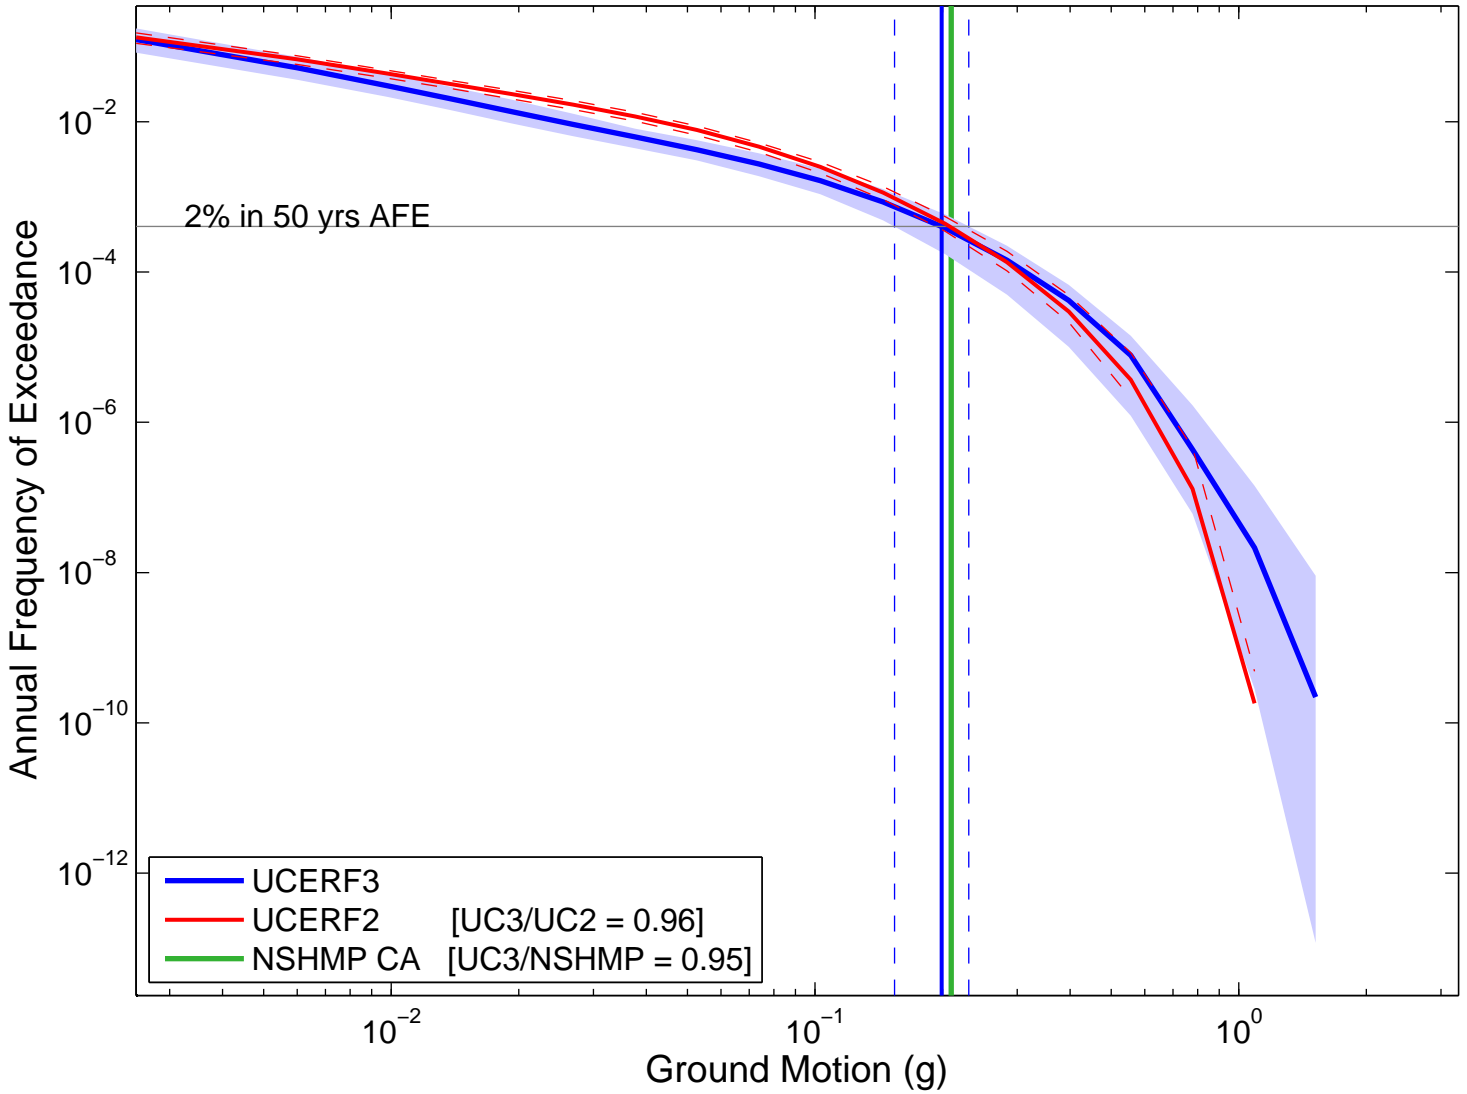

SW01 (34.30, -117.34) : 2in50 : 4Sec

Logic Tree GM Distr.

Logic Tree Tornado