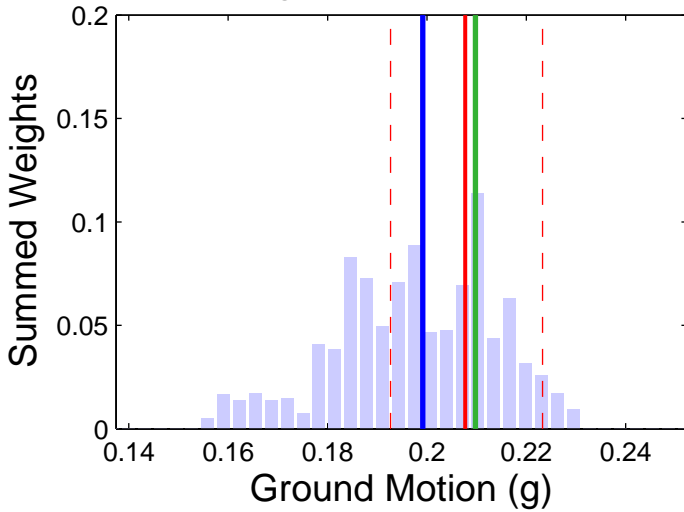

SW01 (34.30, -117.34) : 2in50 : 4Sec

Logic Tree GM Distr.

Logic Tree Tornado