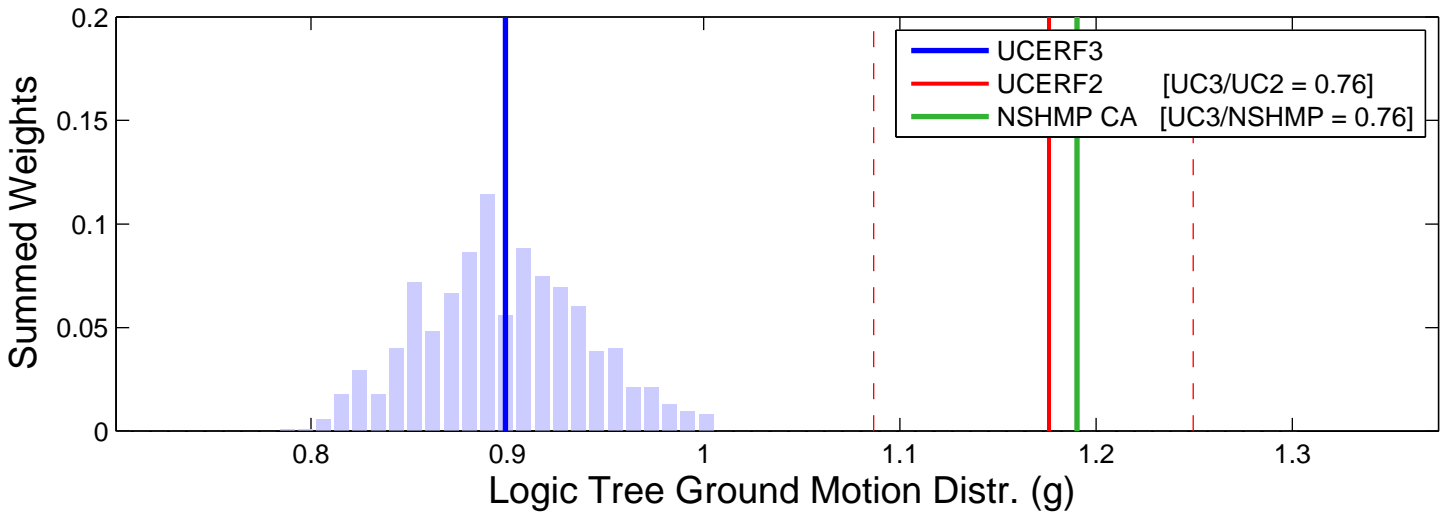

SW01 (34.30, -117.34) : RTGM : 1Hz

Logic Tree Tornado