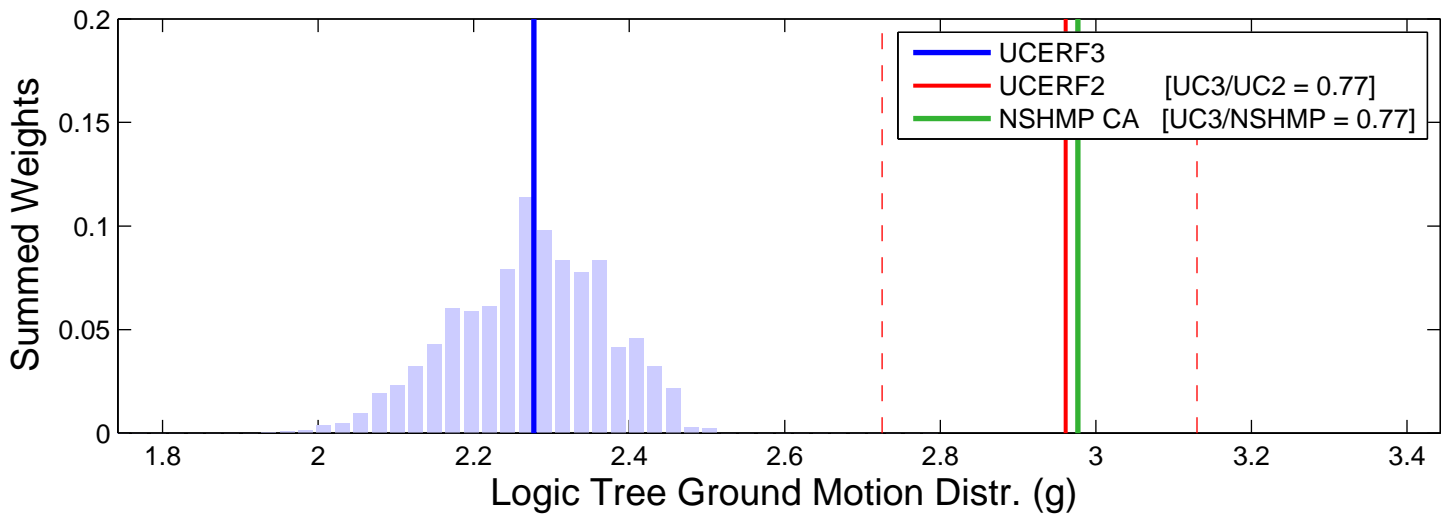

SW01 (34.30, -117.34) : RTGM : 5Hz

Logic Tree Tornado