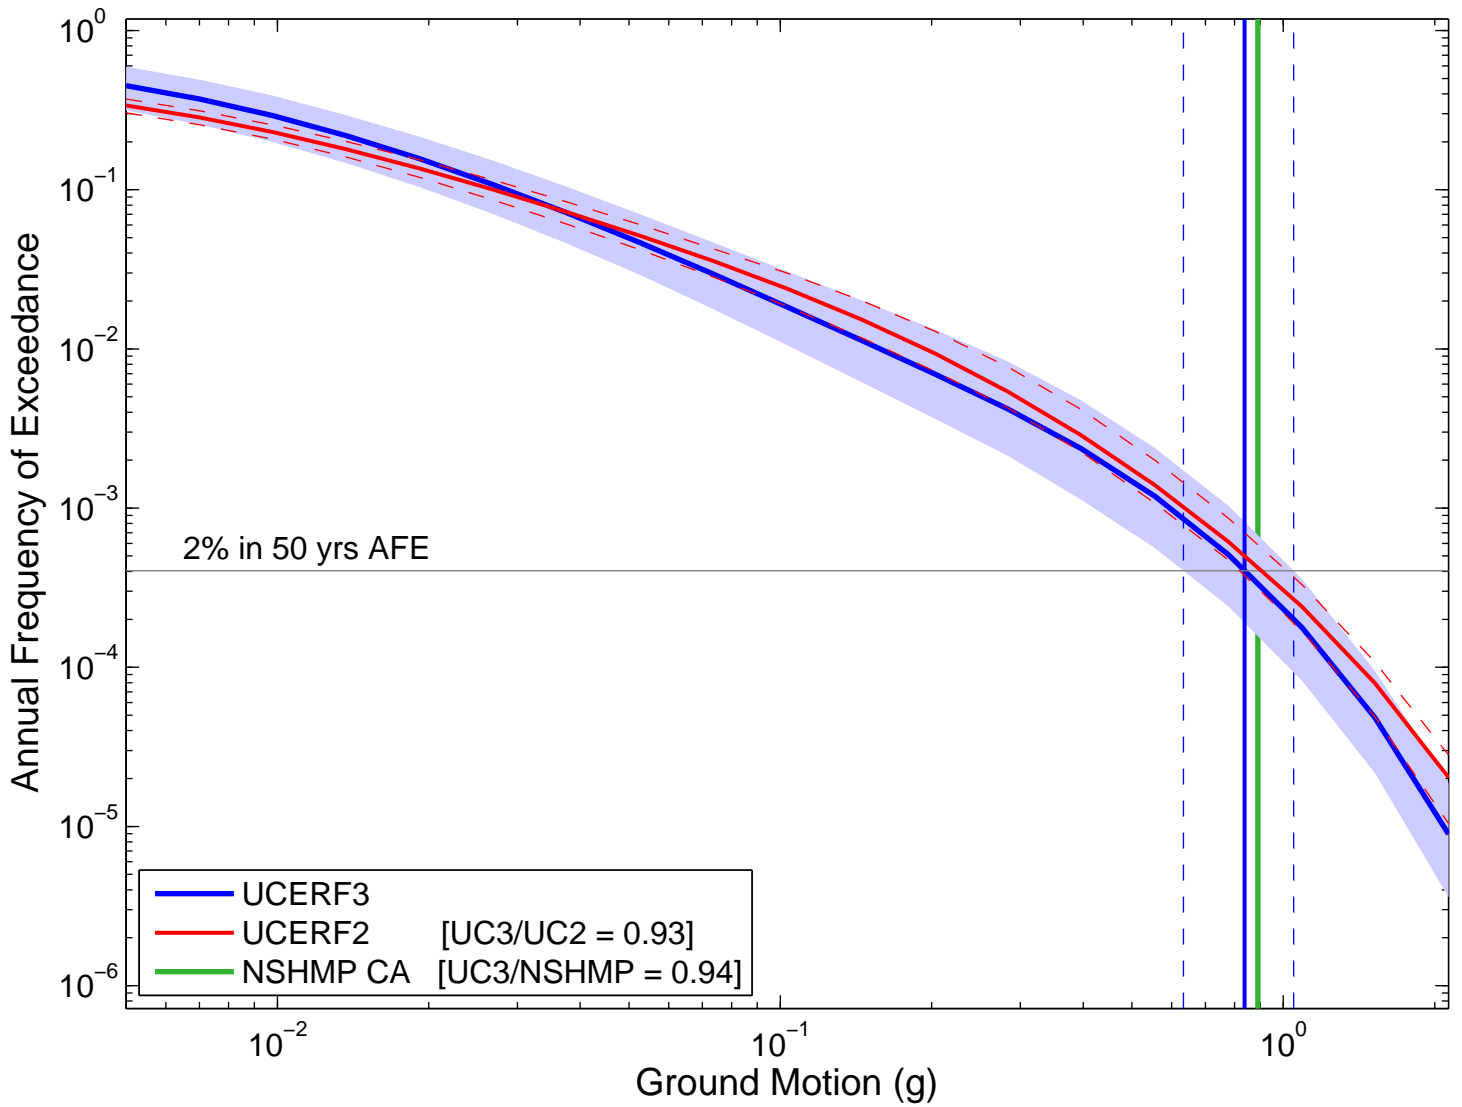

# Ventura (34.30, -119.30) : 2in50 : PGA

Logic Tree GM Distr.

Logic Tree Tornado