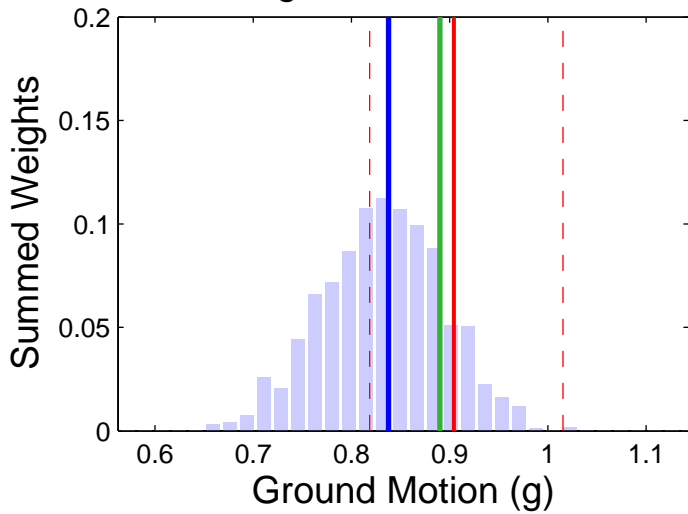

# Ventura (34.30, -119.30) : 2in50 : PGA

Logic Tree GM Distr.

Logic Tree Tornado