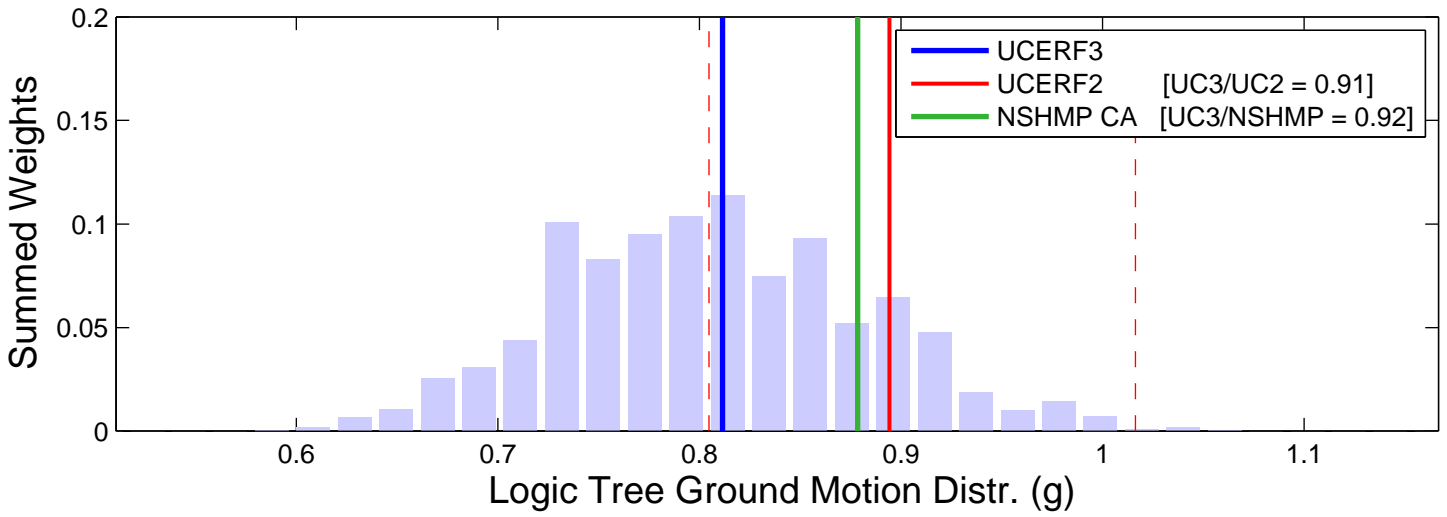

Ventura (34.30, -119.30) : RTGM : 1Hz

Logic Tree Tornado