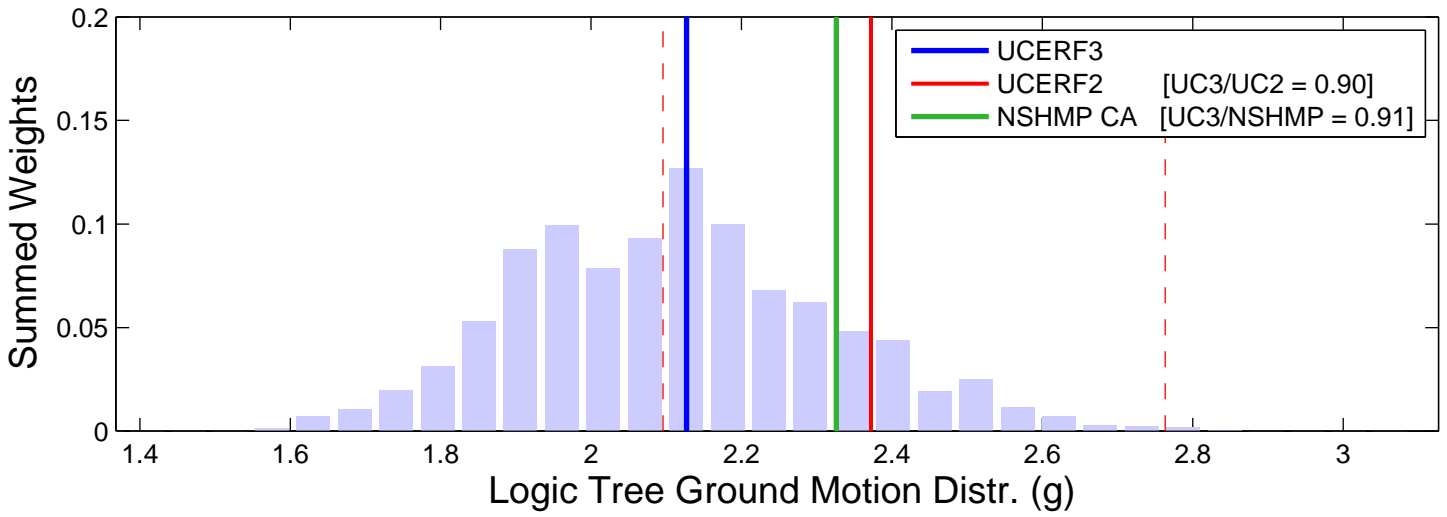

Ventura (34.30, -119.30) : RTGM : 5Hz

Logic Tree Tornado