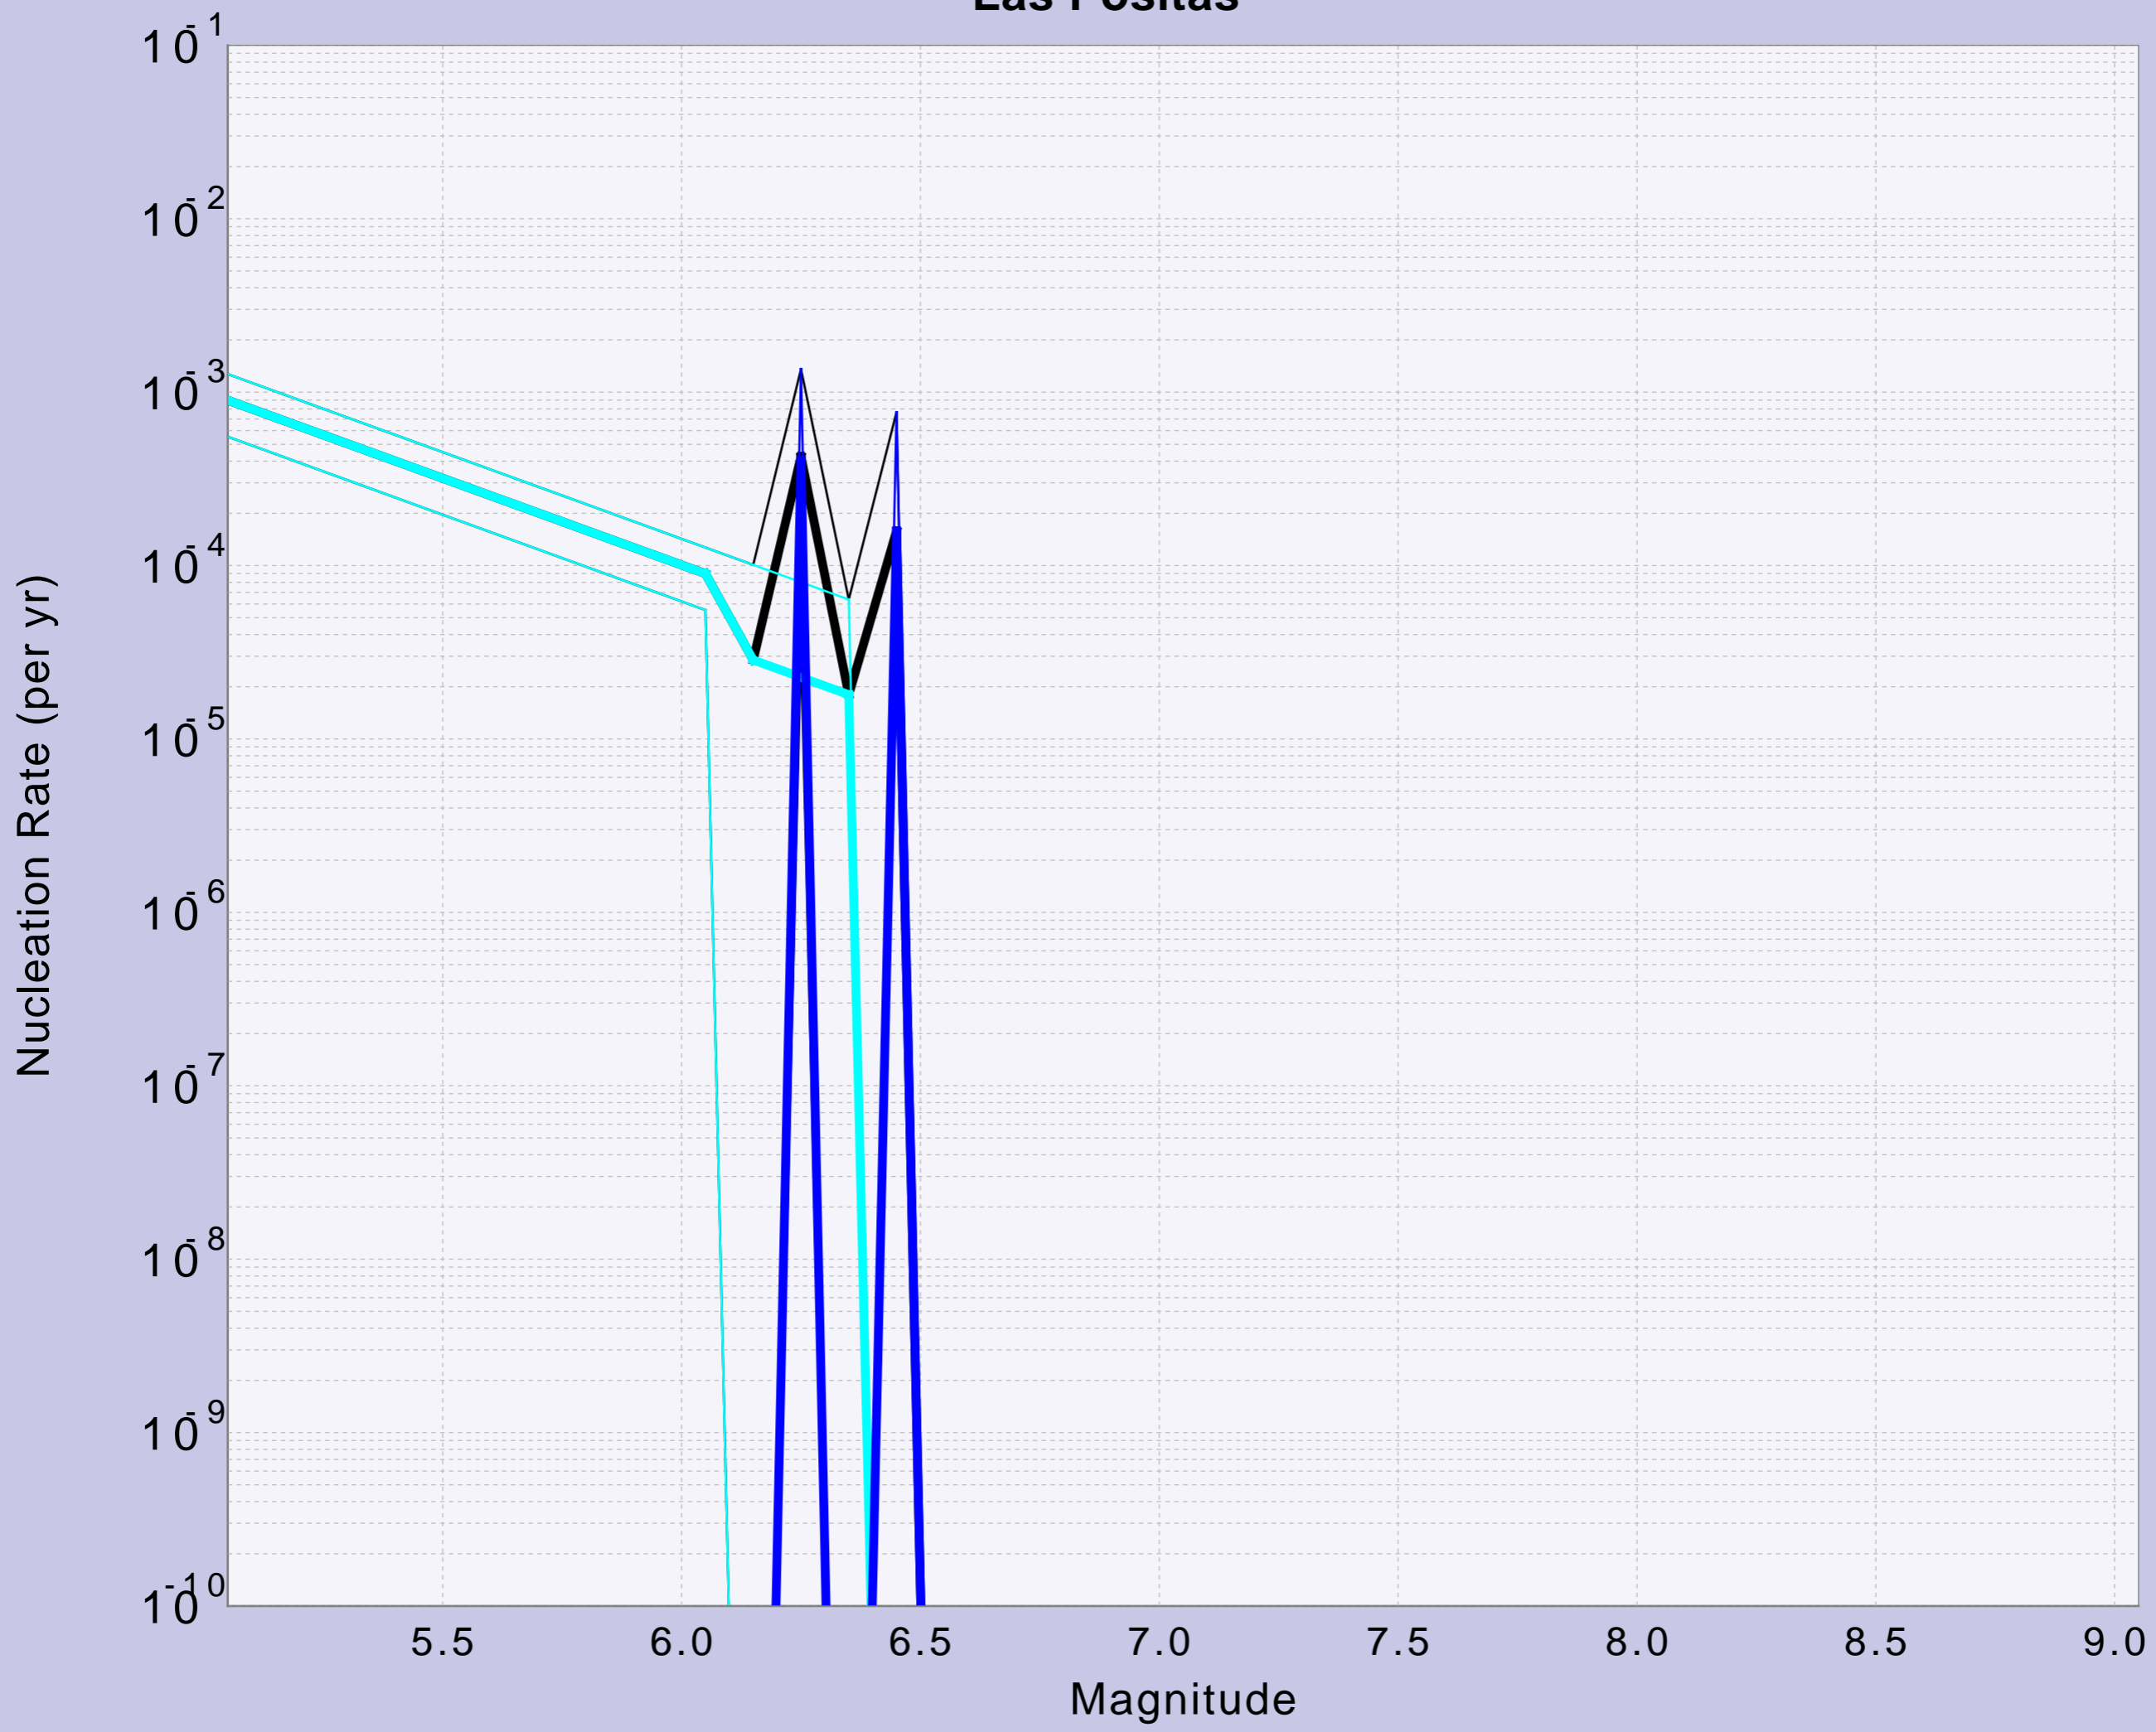

Las Positas

DATASET #1 (line: Solid, width=4.0; color: 0,0,255)

Incremental Nucleation MFD (weighted mean)

DATASET #2 (line: Solid, width=1.0; color: 0,0,255)

Incremental Nucleation MFD (minimum)

DATASET #3 (line: Solid, width=1.0; color: 0,0,255)

Incremental Nucleation MFD (maximum)

DATASET #4 (line: Solid, width=4.0; color: 0,255,255)

Incremental Sub Seismogenic Nucleation MFD (weighted mean)

Sum of these Incremental Mag-Freq Dists

DATASET #5 (line: Solid, width=1.0; color: 0,255,255)

Incremental Sub Seismogenic Nucleation MFD (minimum)

Sum of these Incremental Mag-Freq Dists

DATASET #6 (line: Solid, width=1.0; color: 0,255,255)

Incremental Sub Seismogenic Nucleation MFD (maximum)

Sum of these Incremental Mag-Freq Dists

DATASET #7 (line: Solid, width=4.0; color: 0,0,0)

Incremental Sub+Supra Seismogenic Nucleation MFD (weighted mean)

Sum of these Incremental Mag-Freq Dists

DATASET #8 (line: Solid, width=1.0; color: 0,0,0)