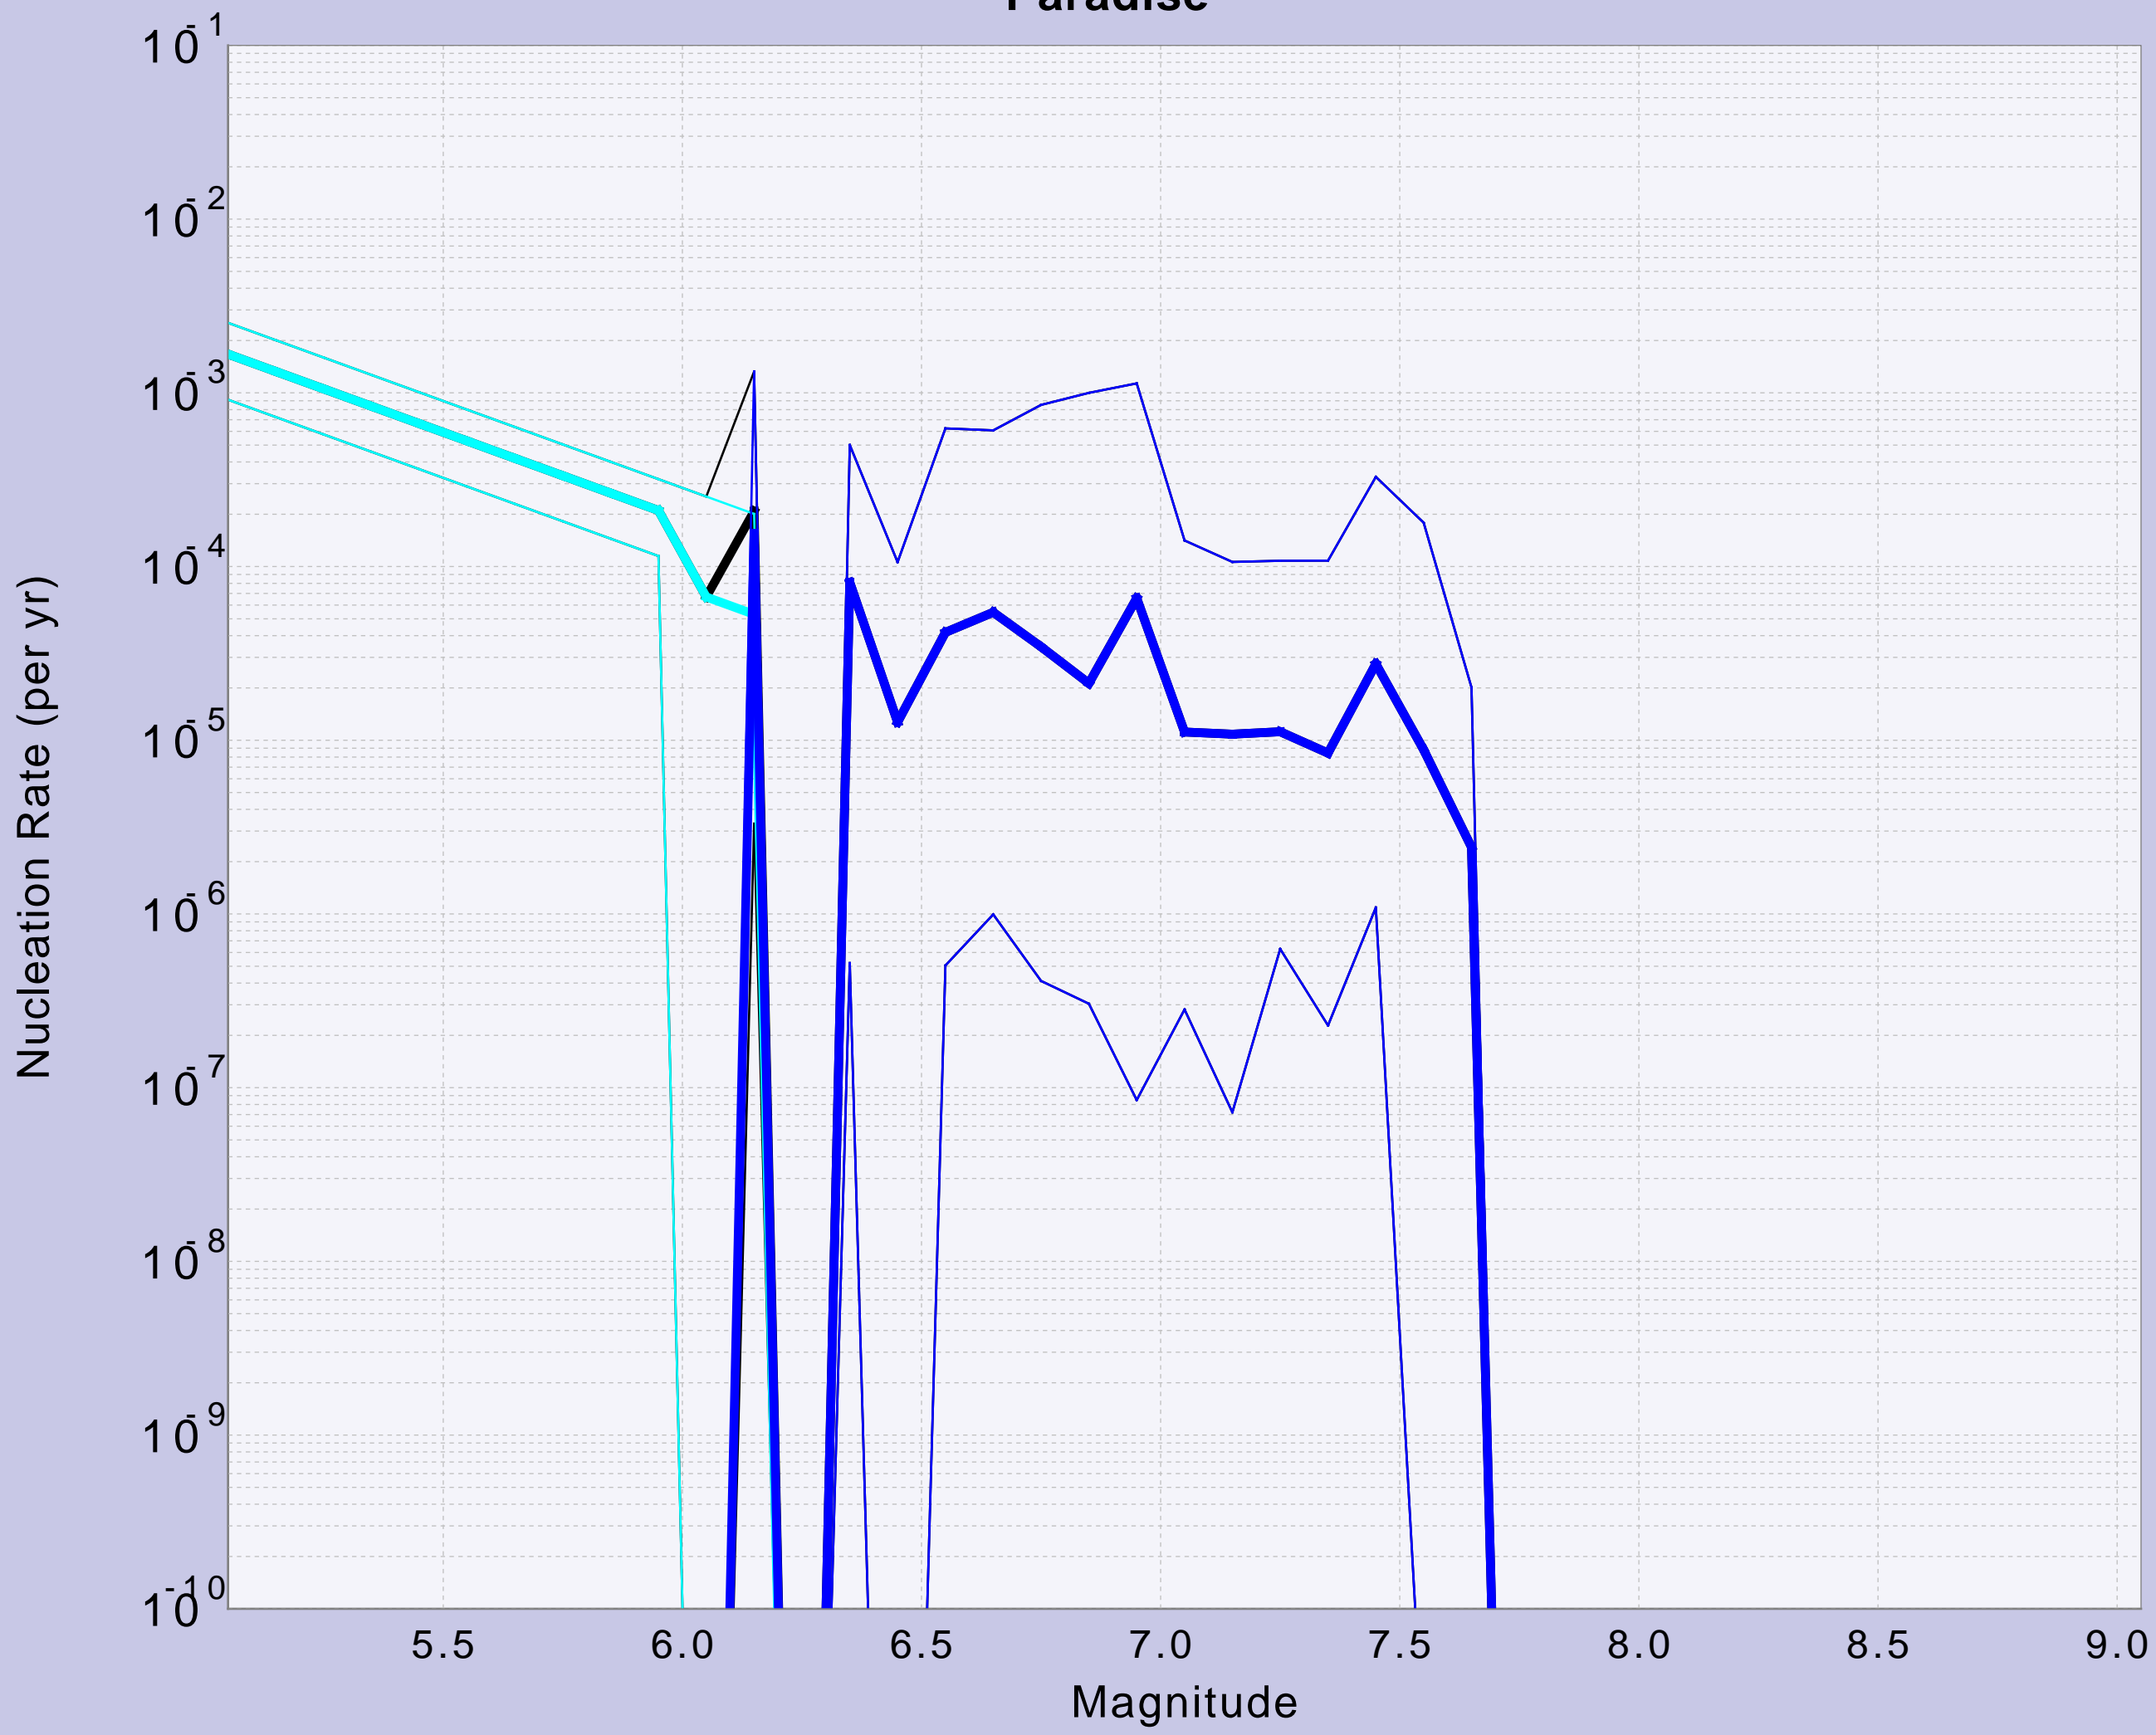

Paradise

DATASET #1 (line: Solid, width=4.0; color: 0,0,255)

Incremental Nucleation MFD (weighted mean)

DATASET #2 (line: Solid, width=1.0; color: 0,0,255)

Incremental Nucleation MFD (minimum)

DATASET #3 (line: Solid, width=1.0; color: 0,0,255)

Incremental Nucleation MFD (maximum)

DATASET #4 (line: Solid, width=4.0; color: 0,255,255)

Incremental Sub Seismogenic Nucleation MFD (weighted mean)

Sum of these Incremental Mag-Freq Dists

DATASET #5 (line: Solid, width=1.0; color: 0,255,255)

Incremental Sub Seismogenic Nucleation MFD (minimum)

Sum of these Incremental Mag-Freq Dists

DATASET #6 (line: Solid, width=1.0; color: 0,255,255)

Incremental Sub Seismogenic Nucleation MFD (maximum)

Sum of these Incremental Mag-Freq Dists

DATASET #7 (line: Solid, width=4.0; color: 0,0,0)

Incremental Sub+Supra Seismogenic Nucleation MFD (weighted mean)

Sum of these Incremental Mag-Freq Dists

DATASET #8 (line: Solid, width=1.0; color: 0,0,0)