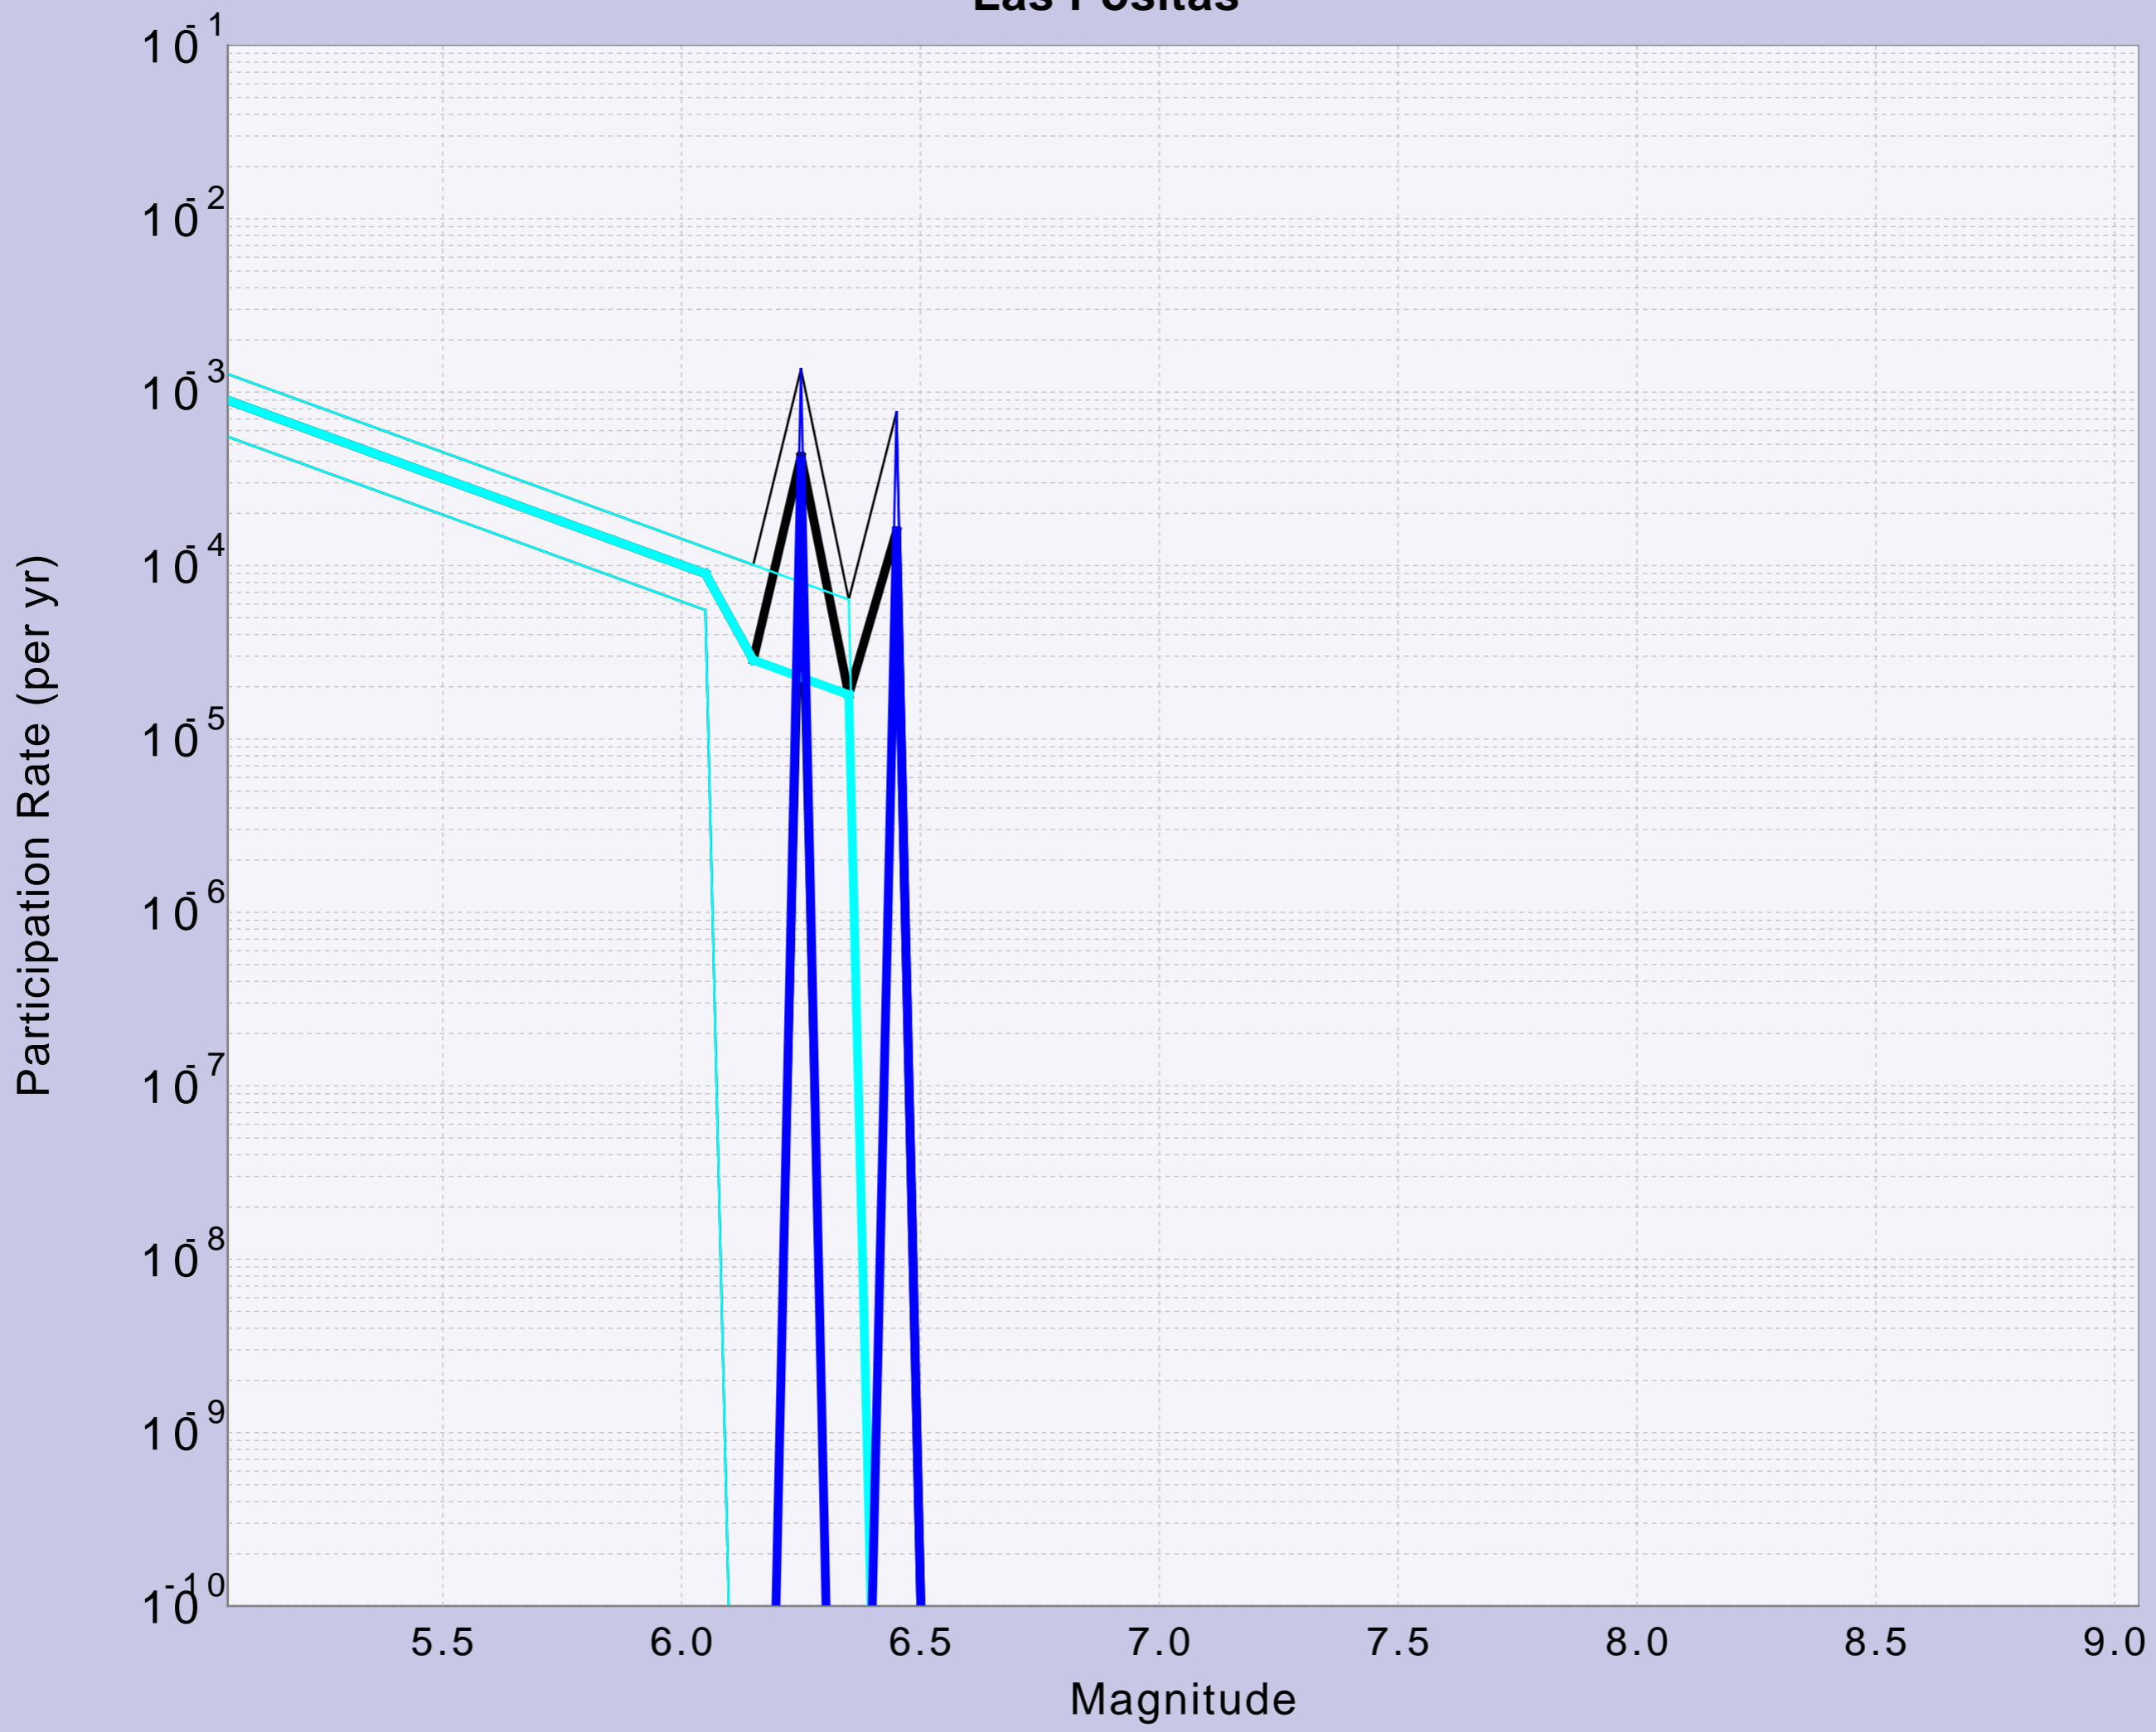

Las Positas

DATASET #1 (line: Solid, width=4.0; color: 0,0,255)

Incremental Participation MFD (weighted mean)

DATASET #2 (line: Solid, width=1.0; color: 0,0,255)

Incremental Participation MFD (minimum)

DATASET #3 (line: Solid, width=1.0; color: 0,0,255)

Incremental Participation MFD (maximum)

DATASET #4 (line: Solid, width=4.0; color: 0,255,255)

Incremental Sub Seismogenic Nucleation MFD (weighted mean)

Sum of these Incremental Mag-Freq Dists

DATASET #5 (line: Solid, width=1.0; color: 0,255,255)

Incremental Sub Seismogenic Nucleation MFD (minimum)

Sum of these Incremental Mag-Freq Dists

DATASET #6 (line: Solid, width=1.0; color: 0,255,255)

Incremental Sub Seismogenic Nucleation MFD (maximum)

Sum of these Incremental Mag-Freq Dists

DATASET #7 (line: Solid, width=4.0; color: 0,0,0)

Incremental Sub+Supra Seismogenic Participation MFD (weighted mean)

Sum of these Incremental Mag-Freq Dists

DATASET #8 (line: Solid, width=1.0; color: 0,0,0)