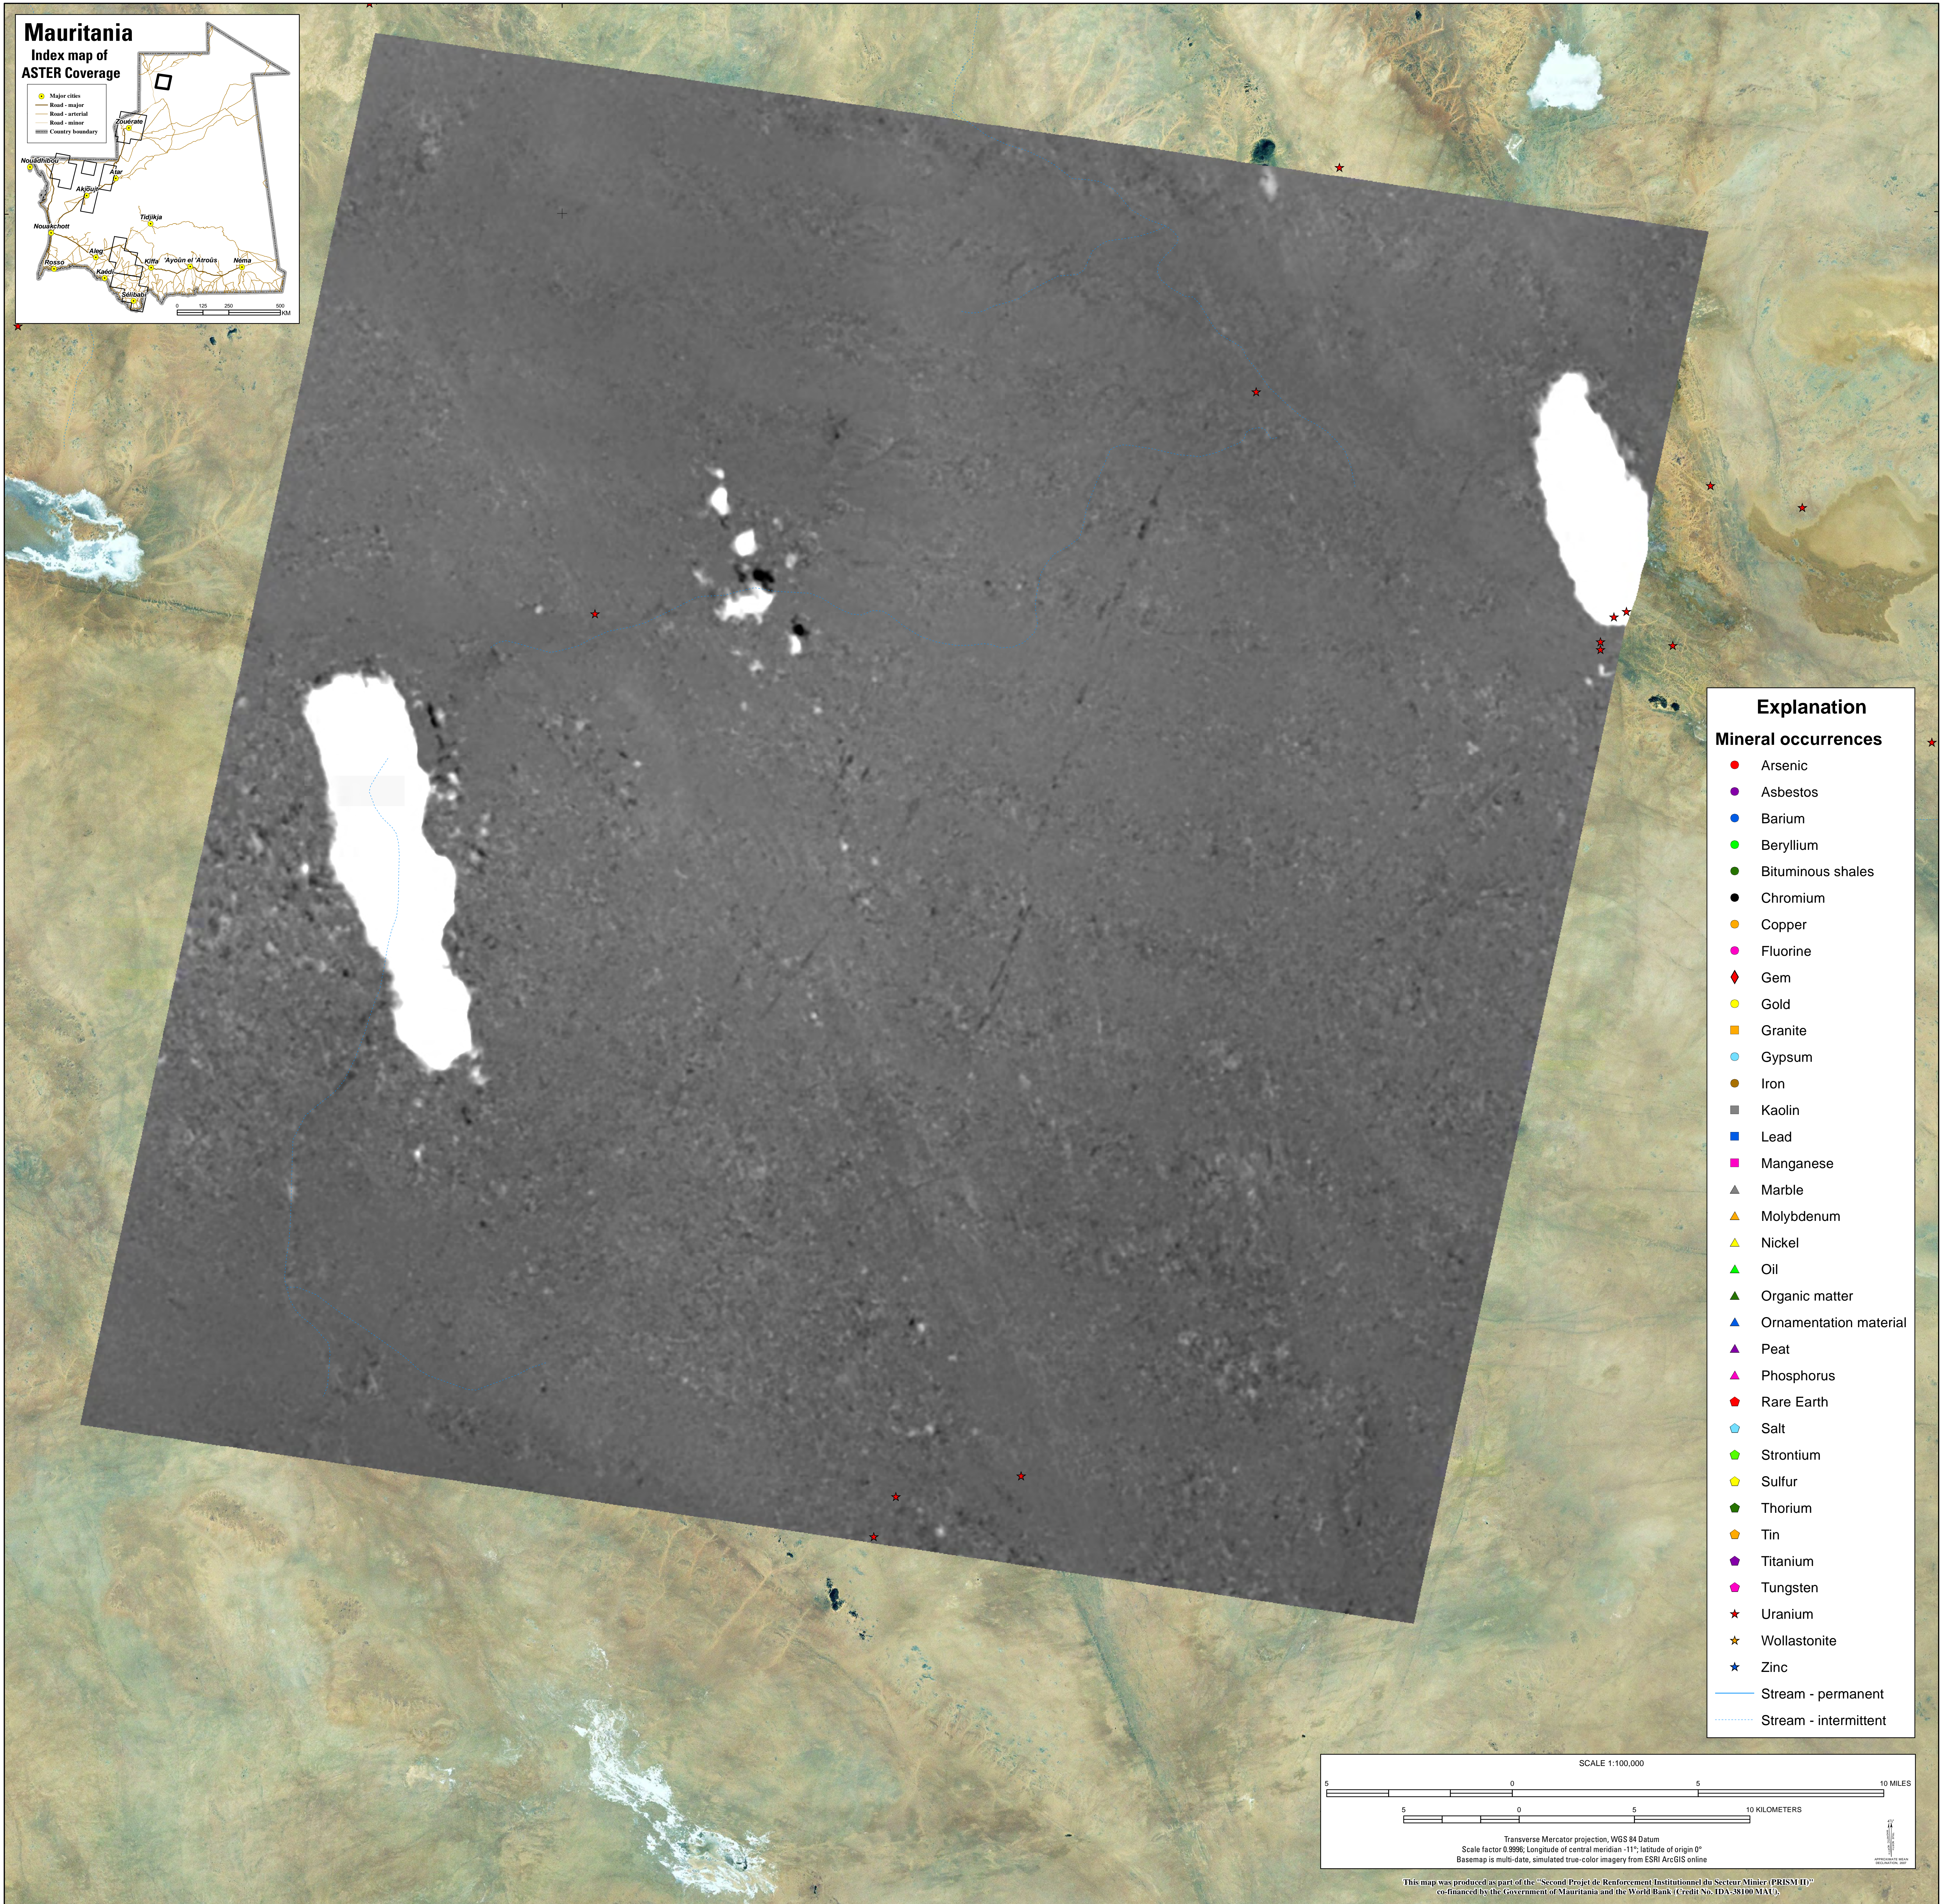

Area 6 - Gleibat Tenebdar-Tourassin - ASTER DEM

Explanation	
Mineral occurrences	
●	Arsenic
●	Asbestos
●	Barium
●	Beryllium
●	Bituminous shales
●	Chromium
●	Copper
●	Fluorine
◆	Gem
●	Gold
■	Granite
●	Gypsum
●	Iron
■	Kaolin
■	Lead
■	Manganese
▲	Marble
▲	Molybdenum
▲	Nickel
▲	Oil
▲	Organic matter
▲	Ornamentation material
▲	Peat
▲	Phosphorus
◆	Rare Earth
●	Salt
●	Strontium
●	Sulfur
●	Thorium
●	Tin
●	Titanium
●	Tungsten
★	Uranium
★	Wollastonite
★	Zinc
—	Stream - permanent
- - -	Stream - intermittent