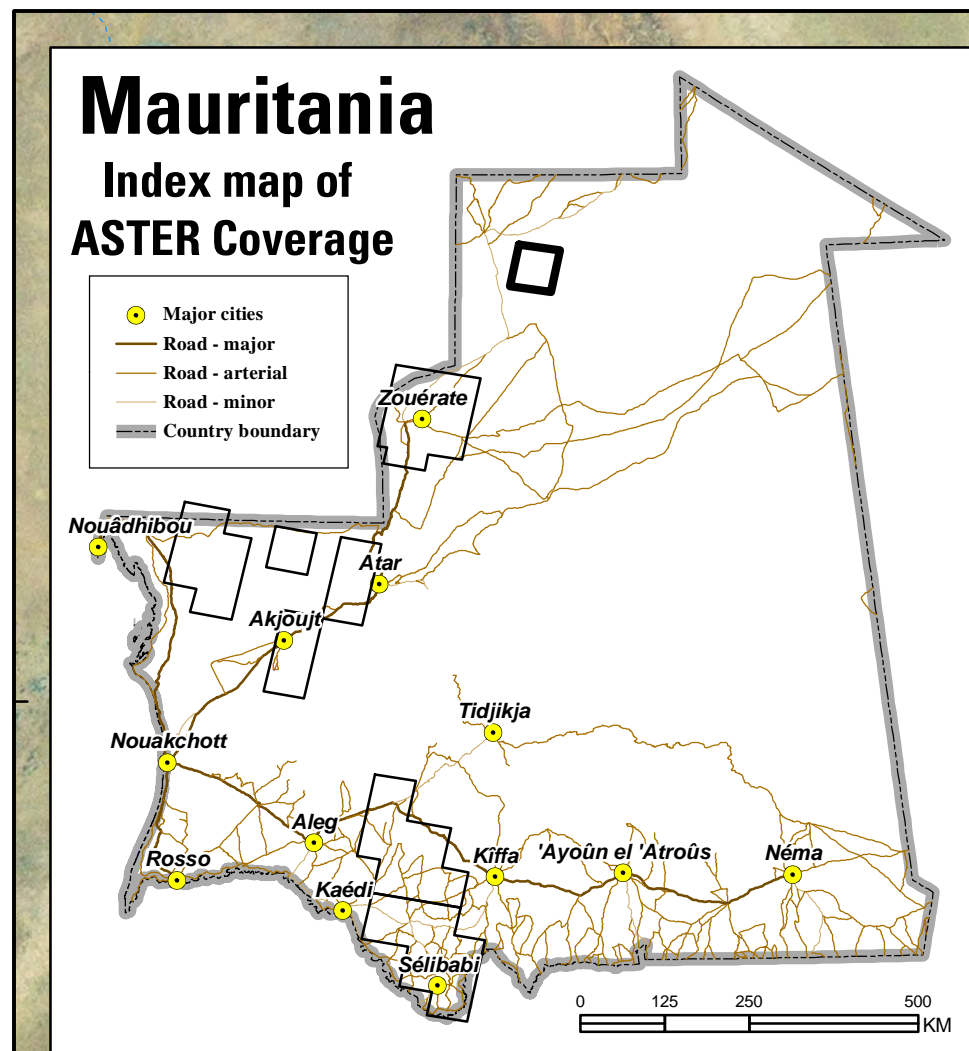

Area 6 - Gleibat Tenebdar-Tourassin - ASTER DEM

Explanation	
Mineral occurrences	
●	Arsenic
●	Asbestos
●	Barium
●	Beryllium
●	Bituminous shales
●	Chromium
●	Copper
●	Fluorine
◆	Gem
●	Gold
■	Granite
●	Gypsum
●	Iron
■	Kaolin
■	Lead
■	Manganese
▲	Marble
▲	Molybdenum
▲	Nickel
▲	Oil
▲	Organic matter
▲	Ornamentation material
▲	Peat
▲	Phosphorus
◆	Rare Earth
●	Salt
●	Strontium
●	Sulfur
●	Thorium
●	Tin
●	Titanium
●	Tungsten
★	Uranium
★	Wollastonite
★	Zinc
—	Stream - permanent
- - -	Stream - intermittent