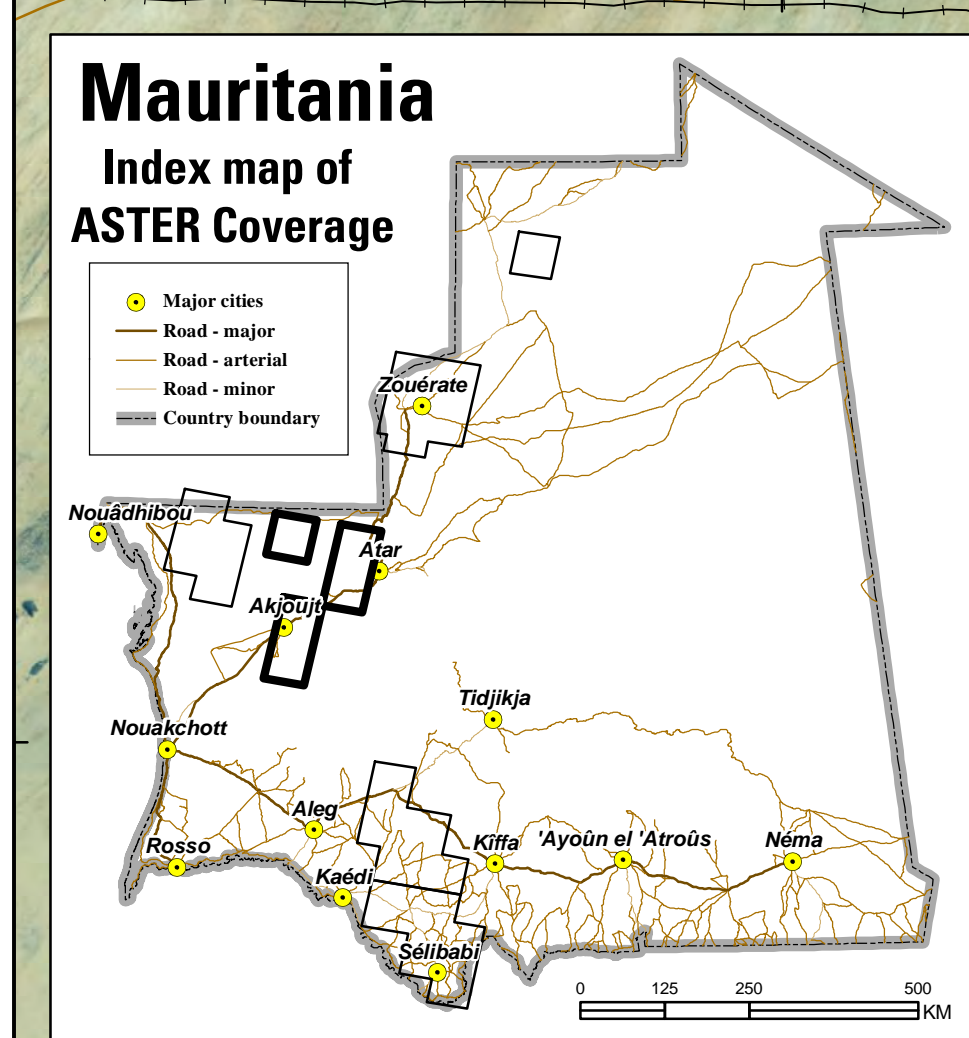

Area 2 - Inchiri-Adrar-Amsaga - ASTER Continuous-Tone Map of SWIR Mineral Groups

Explanation	
Mineral occurrences	
●	Arsenic
●	Asbestos
●	Barium
●	Beryllium
●	Bituminous shales
●	Chromium
●	Copper
●	Fluorine
◆	Gem
●	Gold
■	Granite
●	Gypsum
●	Iron
■	Kaolin
■	Lead
■	Manganese
▲	Marble
▲	Molybdenum
▲	Nickel
▲	Oil
▲	Organic matter
▲	Ornamentation material
▲	Peat
▲	Phosphorus
▲	Rare Earth
▲	Salt
▲	Strontium
▲	Sulfur
▲	Thorium
▲	Tin
▲	Titanium
▲	Tungsten
★	Uranium
★	Wollastonite
★	Zinc
—	Country boundary
—	Railroad
—	Road - major
—	Road - arterial
—	Road - minor
—	Stream - permanent
—	Stream - intermittent
●	Major cities

Explanation for ASTER Mineral Group Map

This map was produced as part of the "Second Projet de Renforcement Institutionnel du Secteur Minier (PRISMII)" co-financed by the Government of Mauritania and the World Bank (Credit No. IDA/38100 MAU).