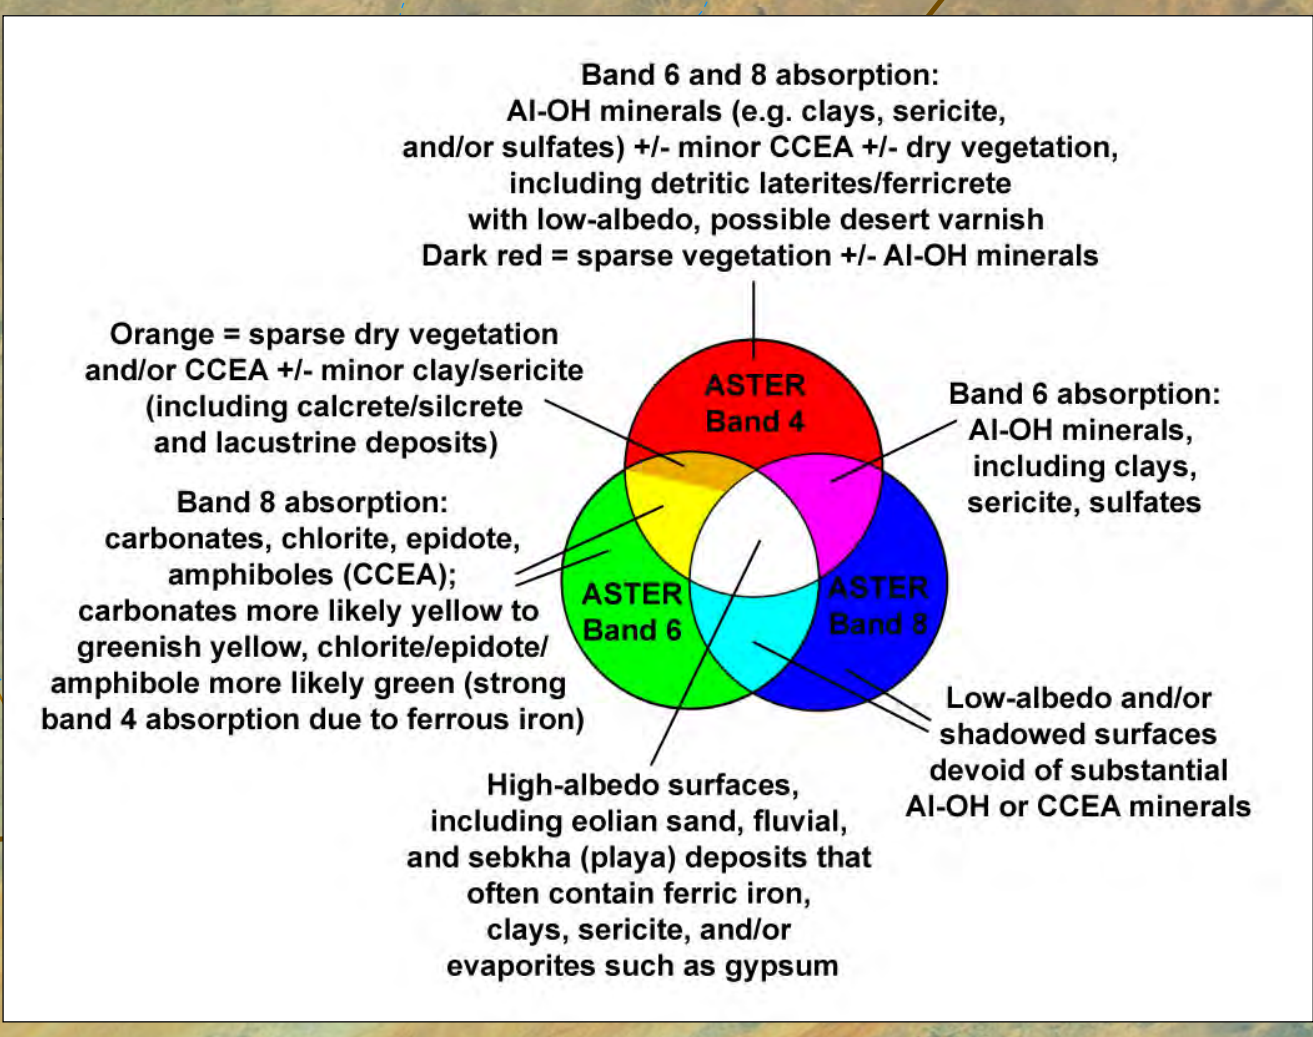

Area 2 - Inchiri-Adrar-Amsaga - ASTER Continuous-Tone Map of SWIR Mineral Groups

Explanation	
Mineral occurrences	
●	Arsenic
●	Asbestos
●	Barium
●	Beryllium
●	Bituminous shales
●	Chromium
●	Copper
●	Fluorine
◆	Gem
●	Gold
■	Granite
●	Gypsum
●	Iron
■	Kaolin
■	Lead
■	Manganese
▲	Marble
▲	Molybdenum
▲	Nickel
▲	Oil
▲	Organic matter
▲	Ornamentation material
▲	Peat
▲	Phosphorus
▲	Rare Earth
▲	Salt
▲	Strontium
▲	Sulfur
▲	Thorium
▲	Tin
▲	Titanium
▲	Tungsten
★	Uranium
★	Wollastonite
★	Zinc
—	Country boundary
—	Railroad
—	Road - major
—	Road - arterial
—	Road - minor
—	Stream - permanent
—	Stream - intermittent
●	Major cities

Explanation for ASTER Mineral Group Map

This map was produced as part of the "Second Projet de Renforcement Institutionnel du Secteur Minier (PRISMII)" co-financed by the Government of Mauritania and the World Bank (Credit No. IDA/38100 MAU).