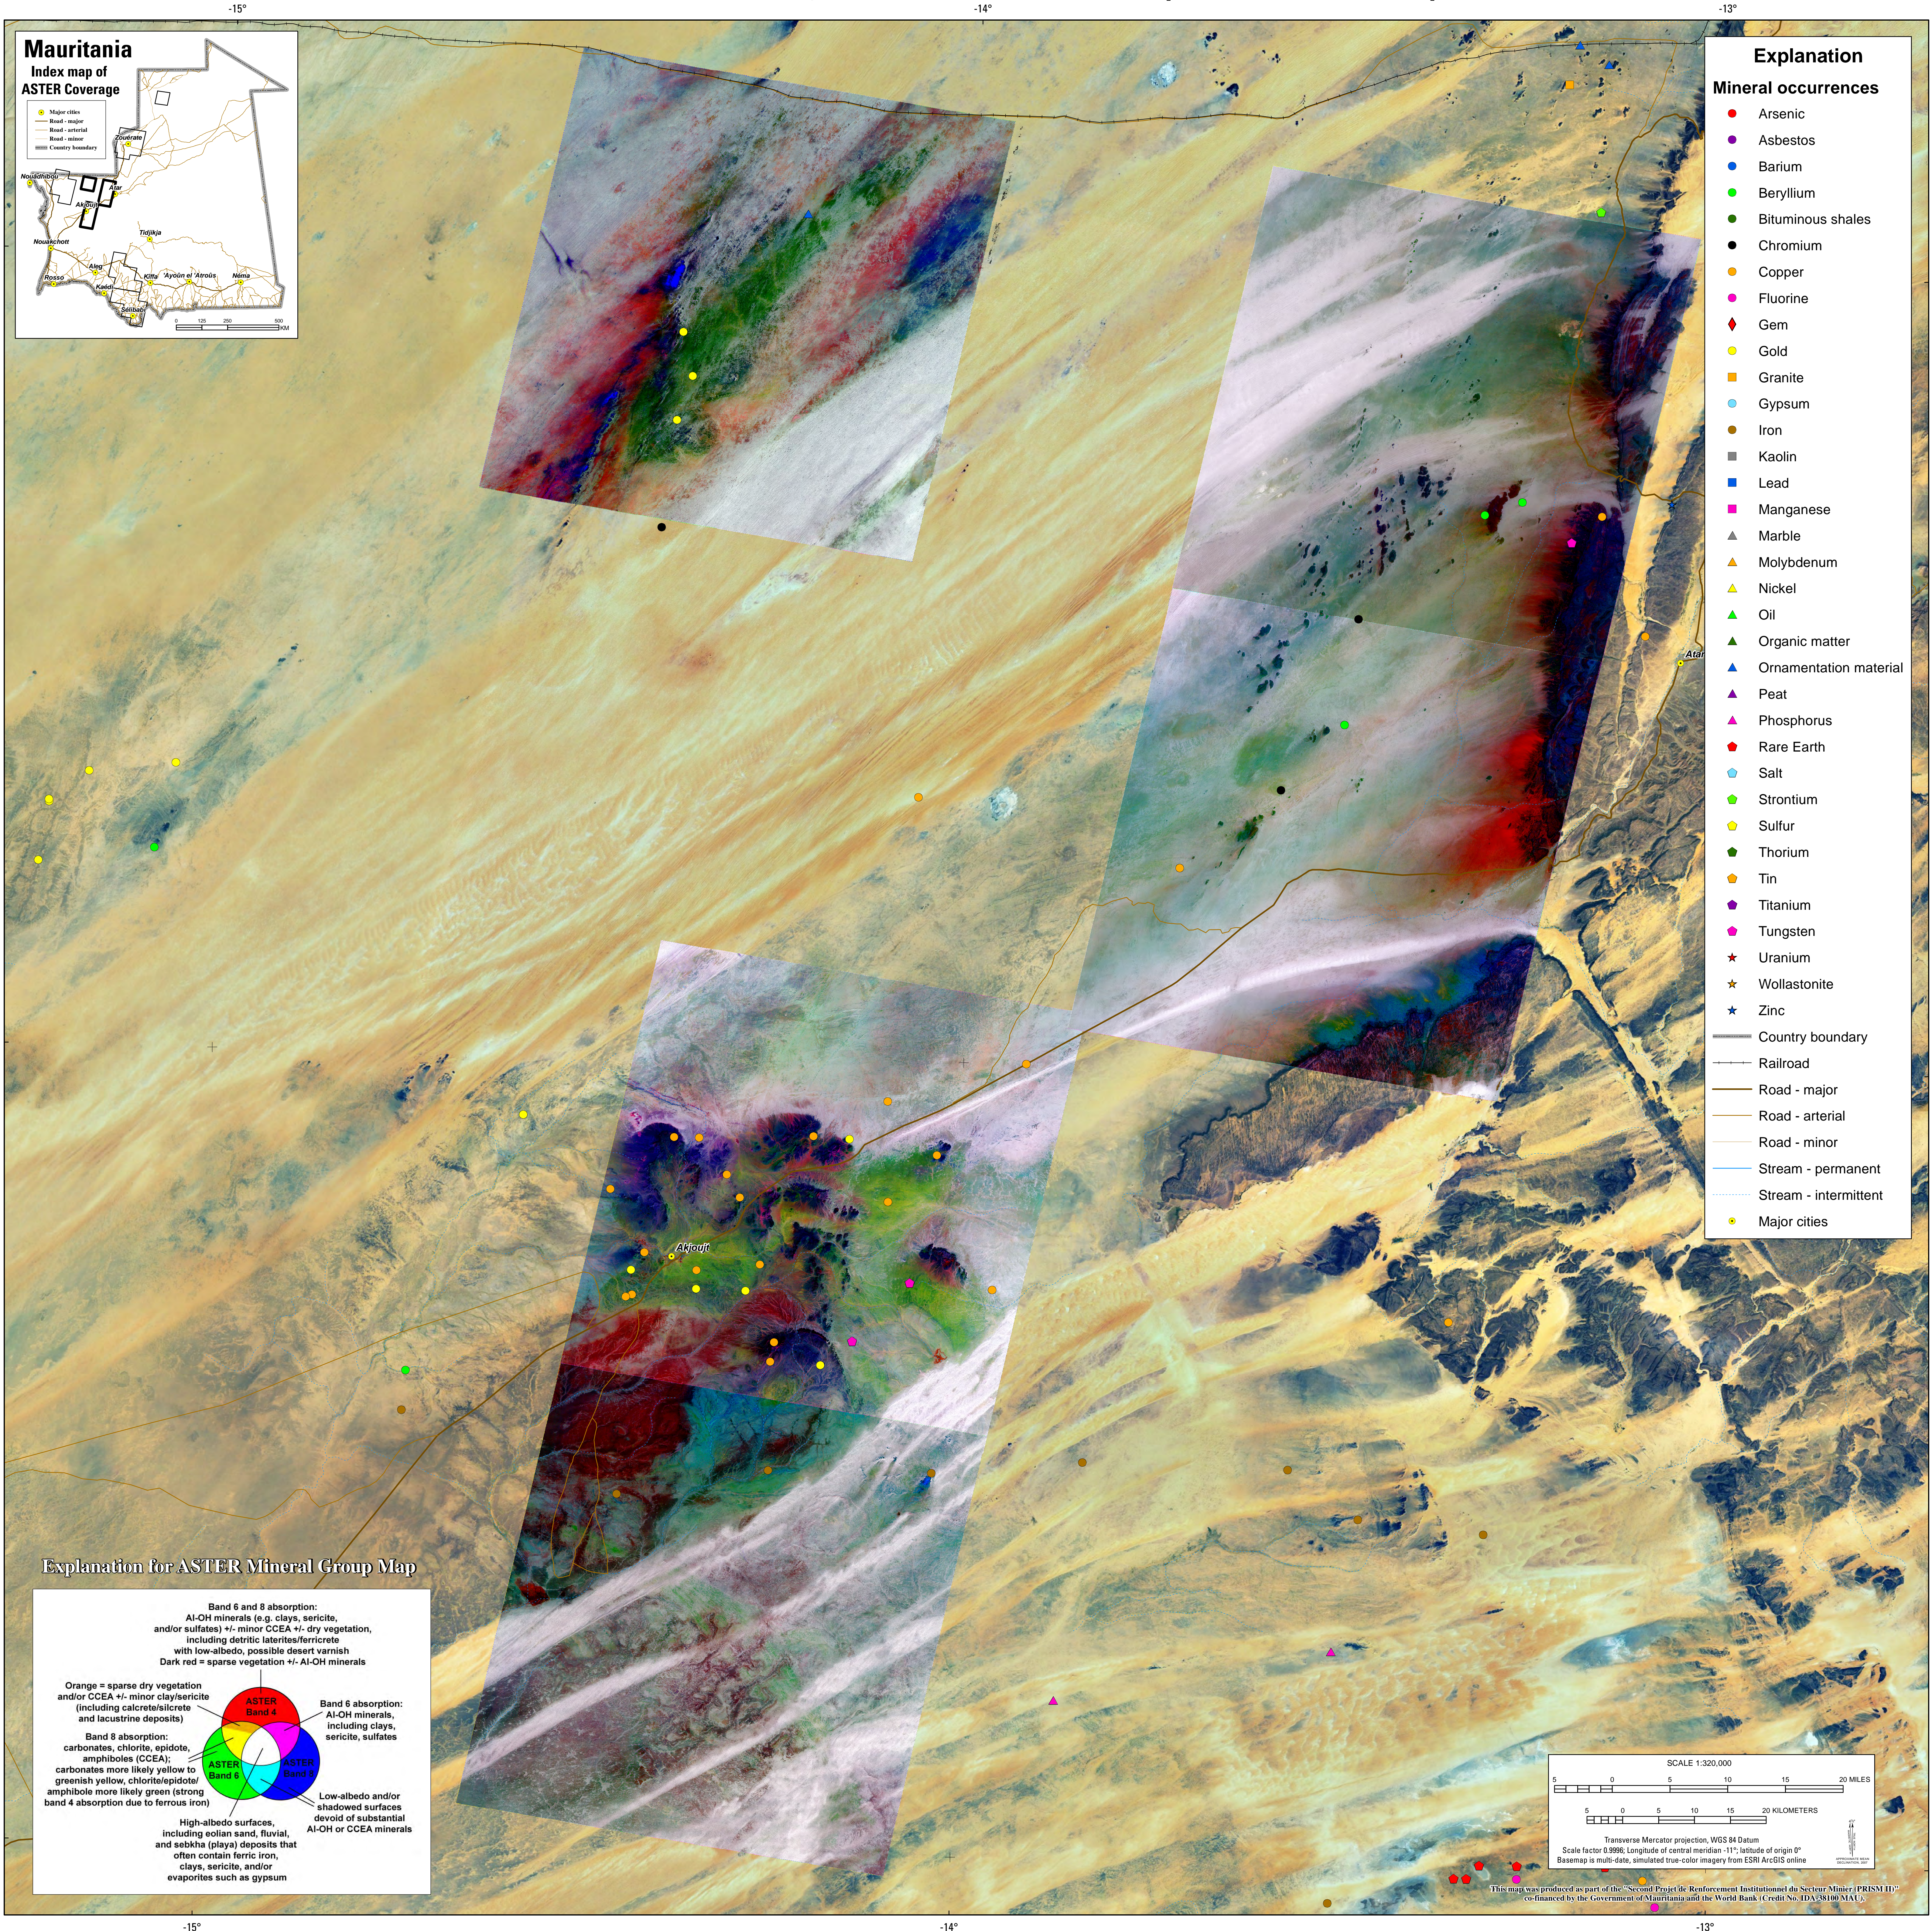

Area 2 - Inchiri-Adrar-Amsaga - ASTER Continuous-Tone Map of SWIR Mineral Groups

Explanation	
Mineral occurrences	
●	Arsenic
●	Asbestos
●	Barium
●	Beryllium
●	Bituminous shales
●	Chromium
●	Copper
●	Fluorine
◆	Gem
●	Gold
■	Granite
●	Gypsum
●	Iron
■	Kaolin
■	Lead
■	Manganese
▲	Marble
▲	Molybdenum
▲	Nickel
▲	Oil
▲	Organic matter
▲	Ornamentation material
▲	Peat
▲	Phosphorus
▲	Rare Earth
▲	Salt
▲	Strontium
▲	Sulfur
▲	Thorium
▲	Tin
▲	Titanium
▲	Tungsten
★	Uranium
★	Wollastonite
★	Zinc
—	Country boundary
—	Railroad
—	Road - major
—	Road - arterial
—	Road - minor
—	Stream - permanent
—	Stream - intermittent
●	Major cities

Explanation for ASTER Mineral Group Map

This map was produced as part of the "Second Projet de Renforcement Institutionnel du Secteur Minier (PRISMII)" co-financed by the Government of Mauritania and the World Bank (Credit No. IDA/38100 MAU).