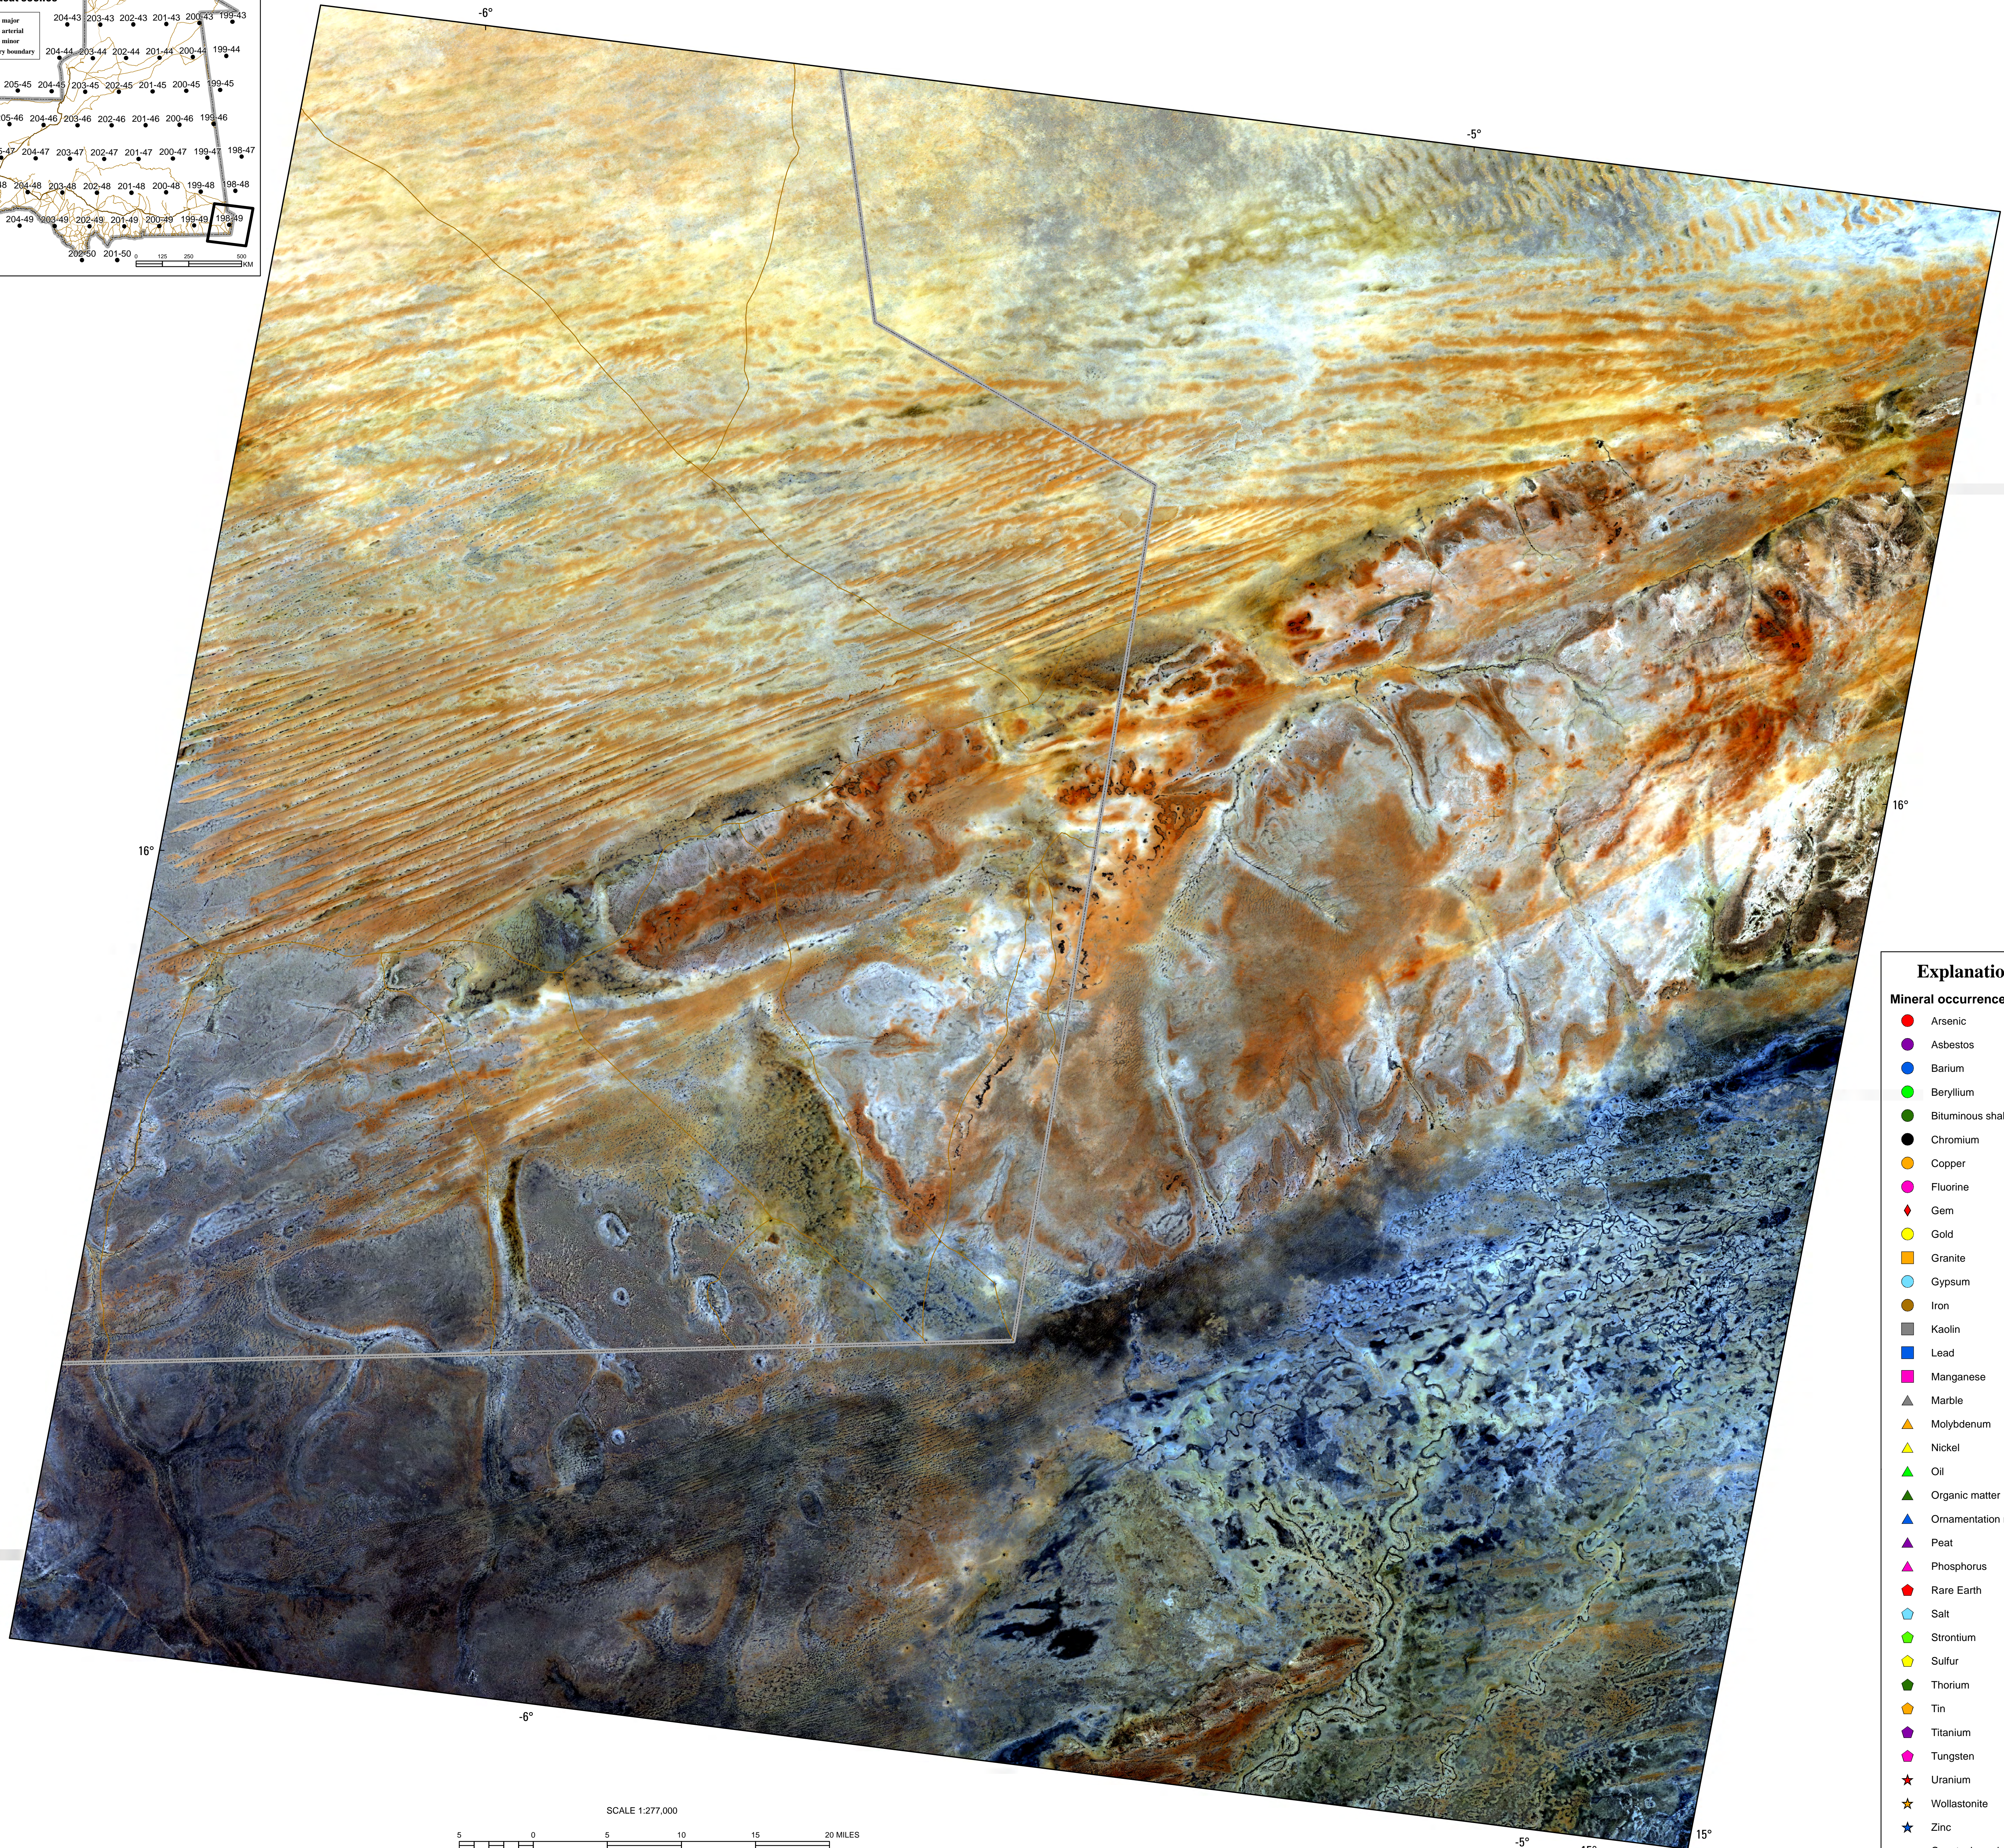

Mauritania

- Explanation**
- Mineral occurrences**
- Arsenic
 - Asbestos
 - Barium
 - Beryllium
 - Bituminous shales
 - Chromium
 - Copper
 - Fluorine
 - ◆ Gem
 - Gold
 - Granite
 - Gypsum
 - Iron
 - Kaolin
 - Lead
 - Manganese
 - ▲ Marble
 - ▲ Molybdenum
 - ▲ Nickel
 - ▲ Oil
 - ▲ Organic matter
 - ▲ Ornammentation material
 - ▲ Peat
 - ▲ Phosphorus
 - ▲ Rare Earth
 - Salt
 - Strontium
 - Sulfur
 - Thorium
 - Tin
 - Titanium
 - Tungsten
 - ★ Uranium
 - ★ Wollastonite
 - ★ Zinc
 - Country boundary
 - Road - major
 - Road - arterial
 - Road - minor
 - Railroad
 - Major cities