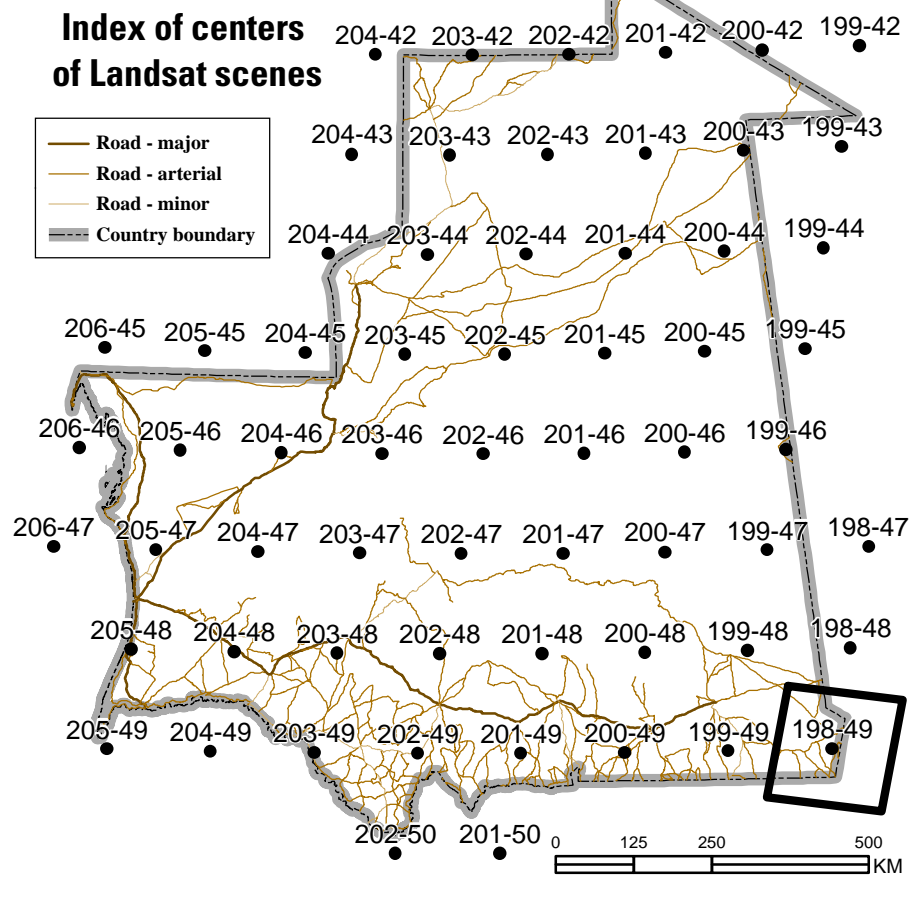

Mauritania

- Explanation**
- Mineral occurrences**
- Arsenic
 - Asbestos
 - Barium
 - Beryllium
 - Bituminous shales
 - Chromium
 - Copper
 - Fluorine
 - ◆ Gem
 - Gold
 - Granite
 - Gypsum
 - Iron
 - Kaolin
 - Lead
 - Manganese
 - ▲ Marble
 - ▲ Molybdenum
 - ▲ Nickel
 - ▲ Oil
 - ▲ Organic matter
 - ▲ Ornammentation material
 - ▲ Peat
 - ▲ Phosphorus
 - ▲ Rare Earth
 - Salt
 - Strontium
 - Sulfur
 - Thorium
 - Tin
 - Titanium
 - Tungsten
 - ★ Uranium
 - ★ Wollastonite
 - ★ Zinc
 - Country boundary
 - Road - major
 - Road - arterial
 - Road - minor
 - Railroad
 - Major cities