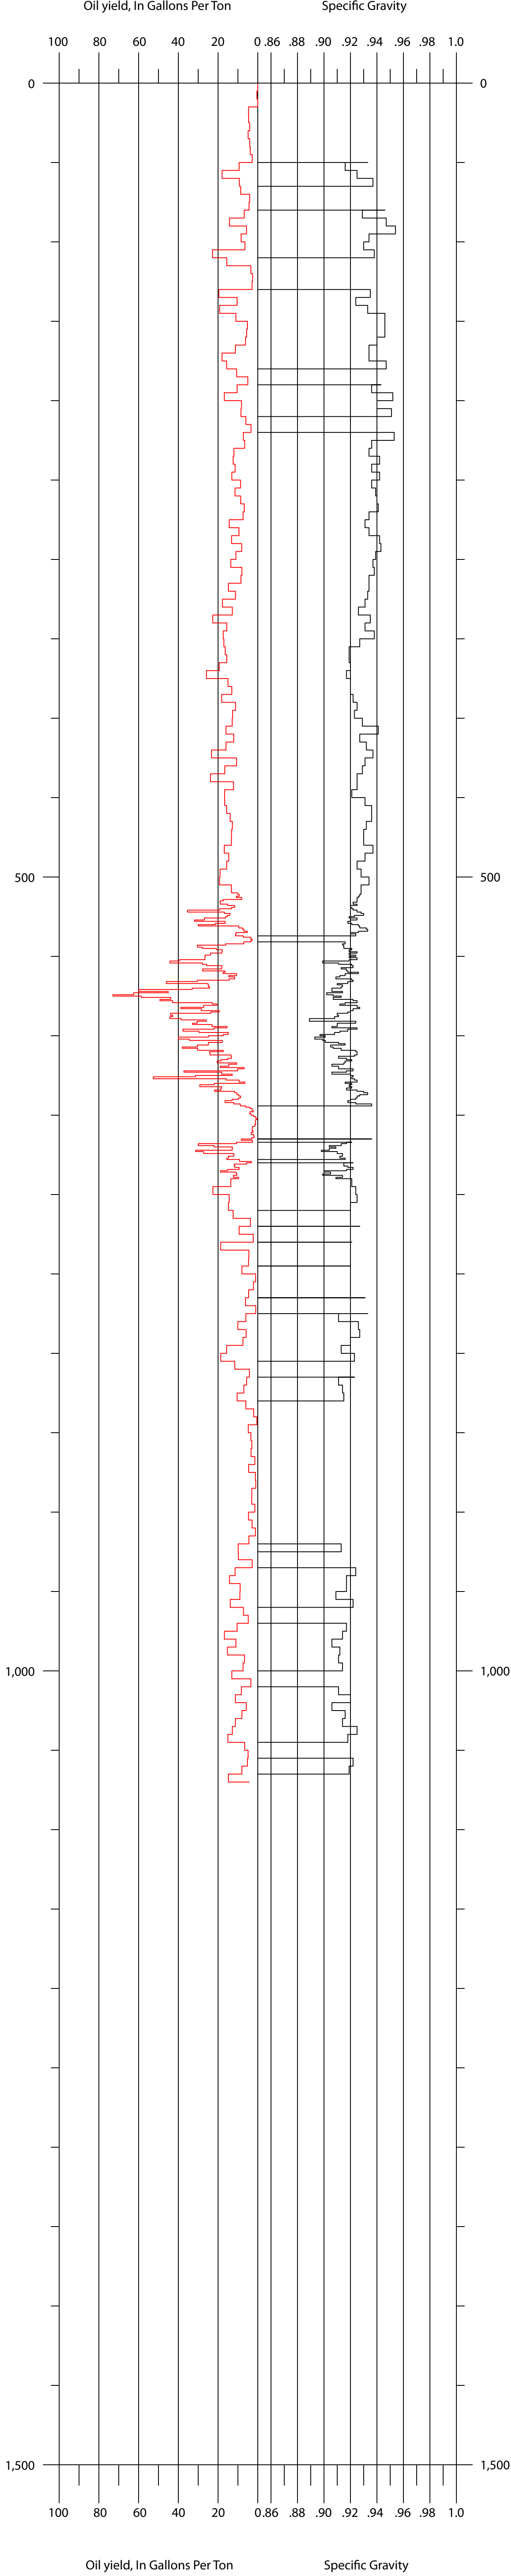

C0108  
Pacific Oil Co.  
Pratt 1  
Sec. 14, T. 6 S., R. 97 W.

Oil yield, In Gallons Per Ton

Specific Gravity