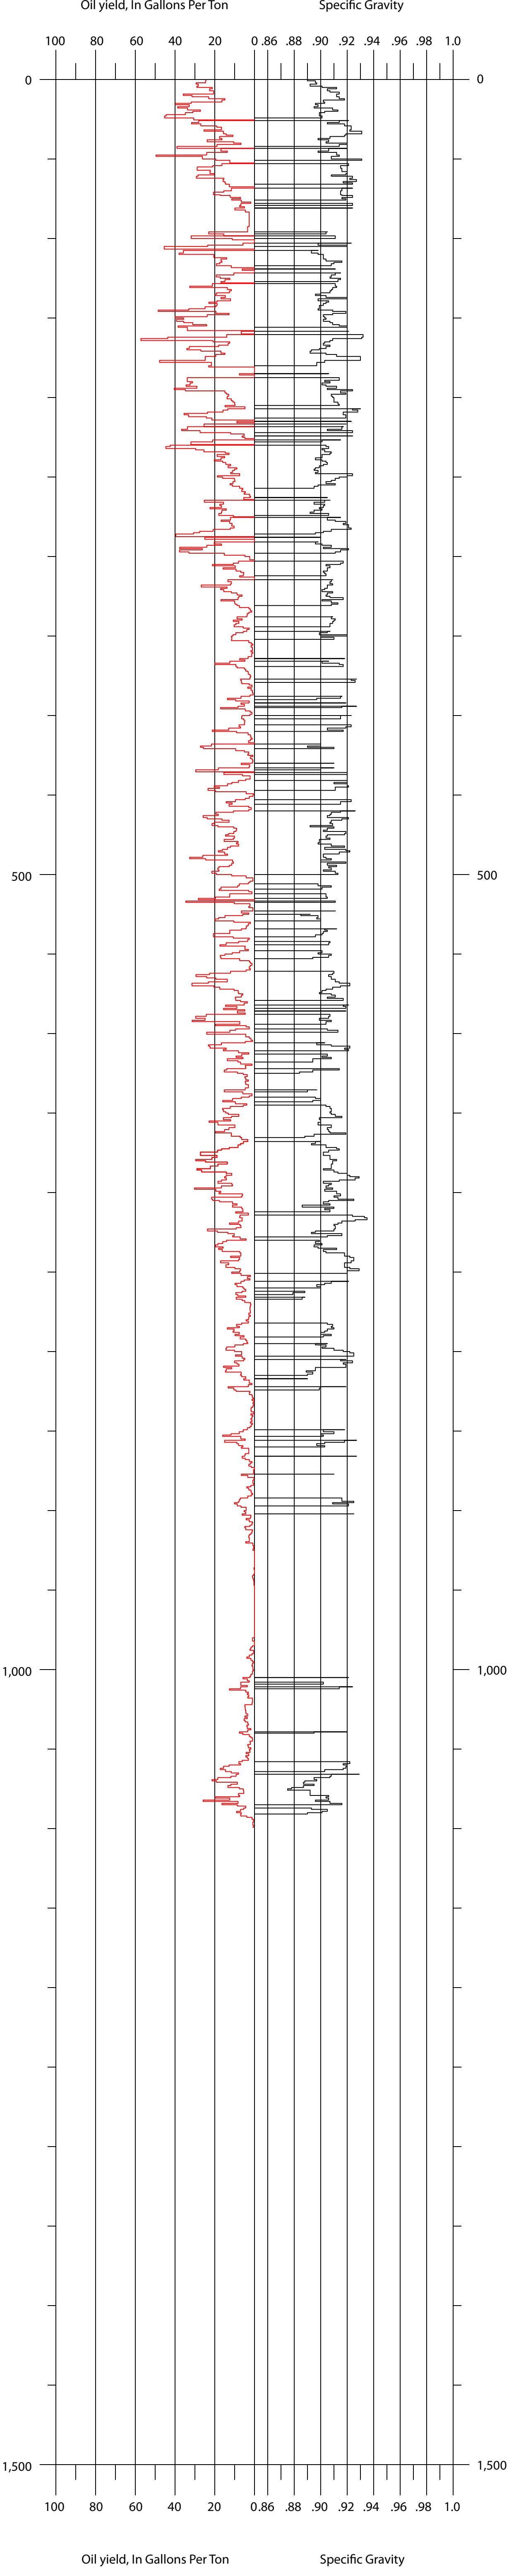

C0216  
Colony Development Co.  
07-1B  
Sec. 7. T. 5 S., R. 95 W.

Oil yield, In Gallons Per Ton      Specific Gravity