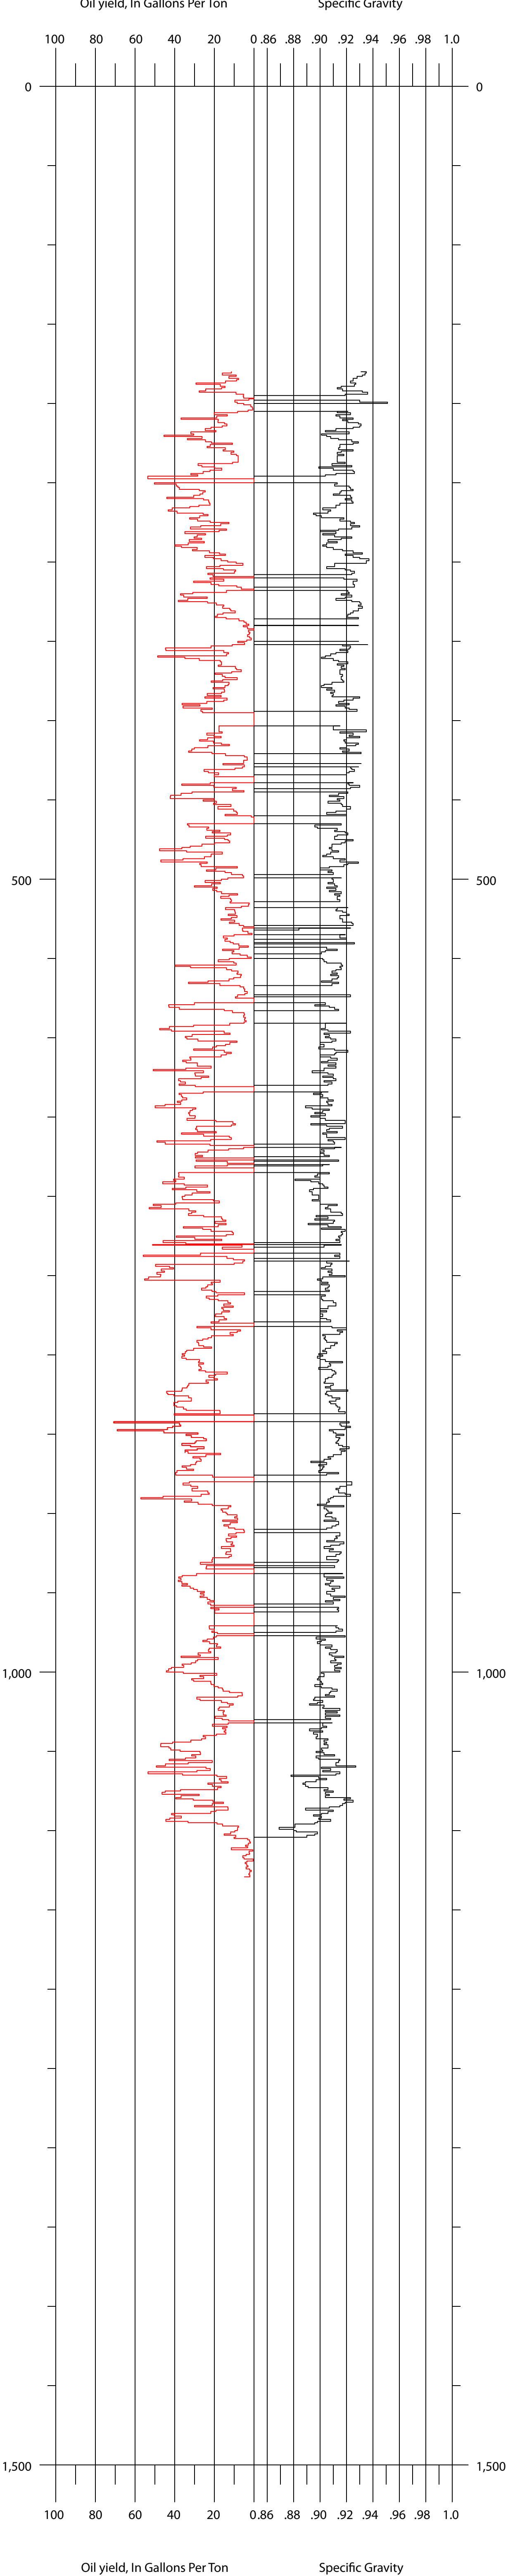

C0238
Tosco Corp.
Ca-2
Sec. 32, T. 1 S., R. 99 W.

Oil yield, In Gallons Per Ton Specific Gravity