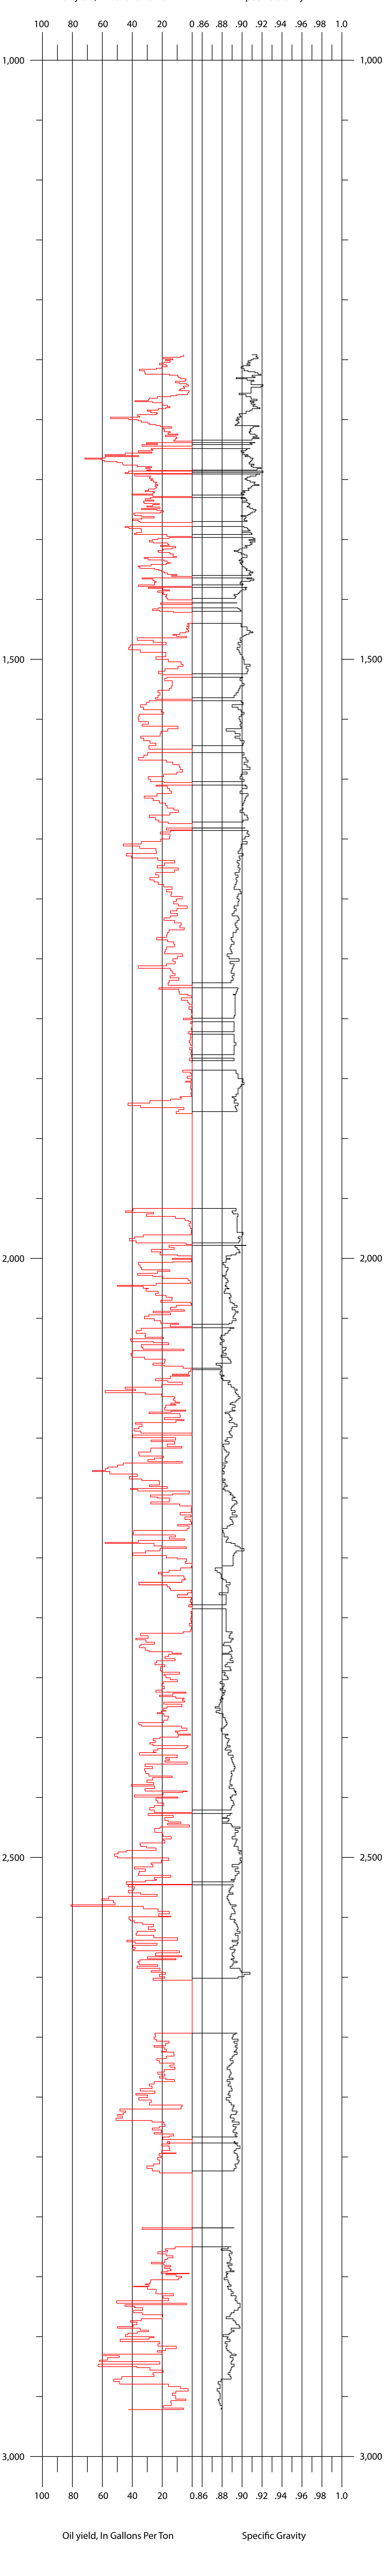

C0321
Multi Mineral Corp.
MMC-IRI-10
Sec. 14, T. 1 S., R. 98 W.

Oil yield, In Gallons Per Ton Specific Gravity