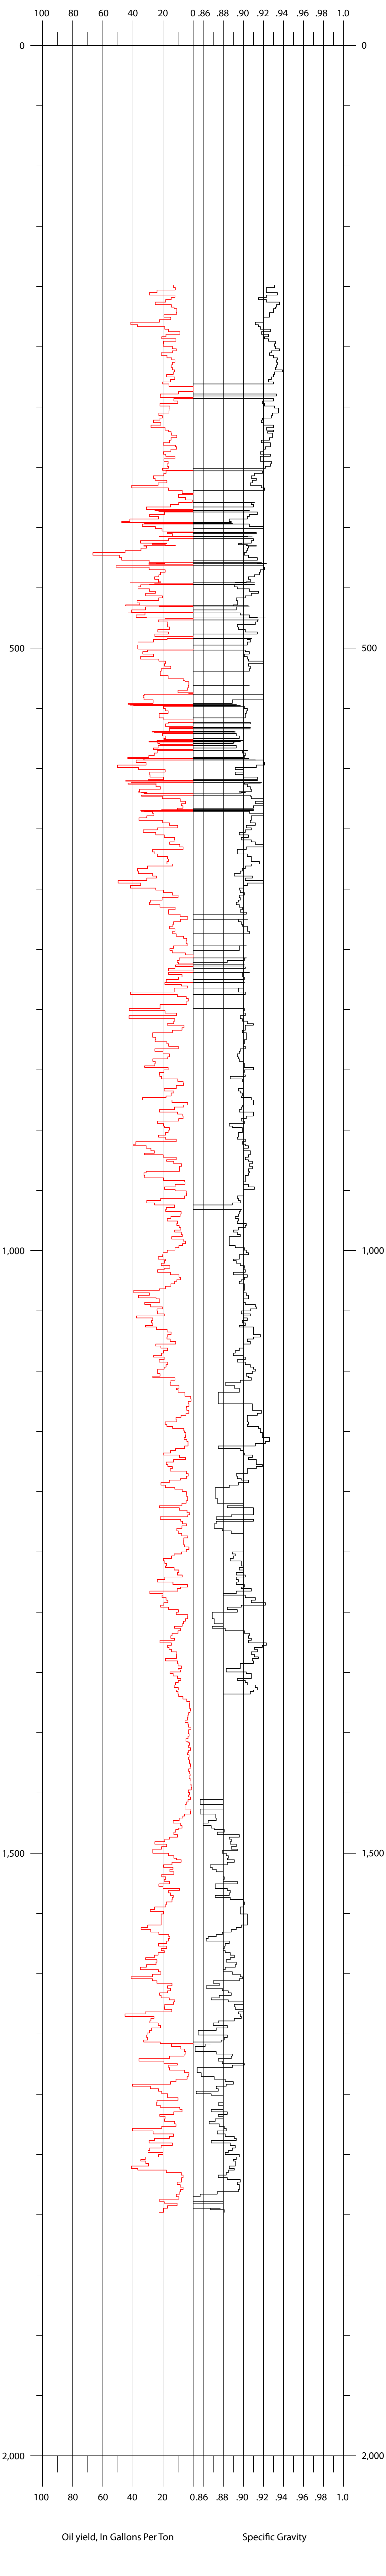

C0327  
Carter Oil Co.  
Willow Creek 3  
Sec. 4, T. 4 S., R. 97 W.

Oil yield, In Gallons Per Ton      Specific Gravity