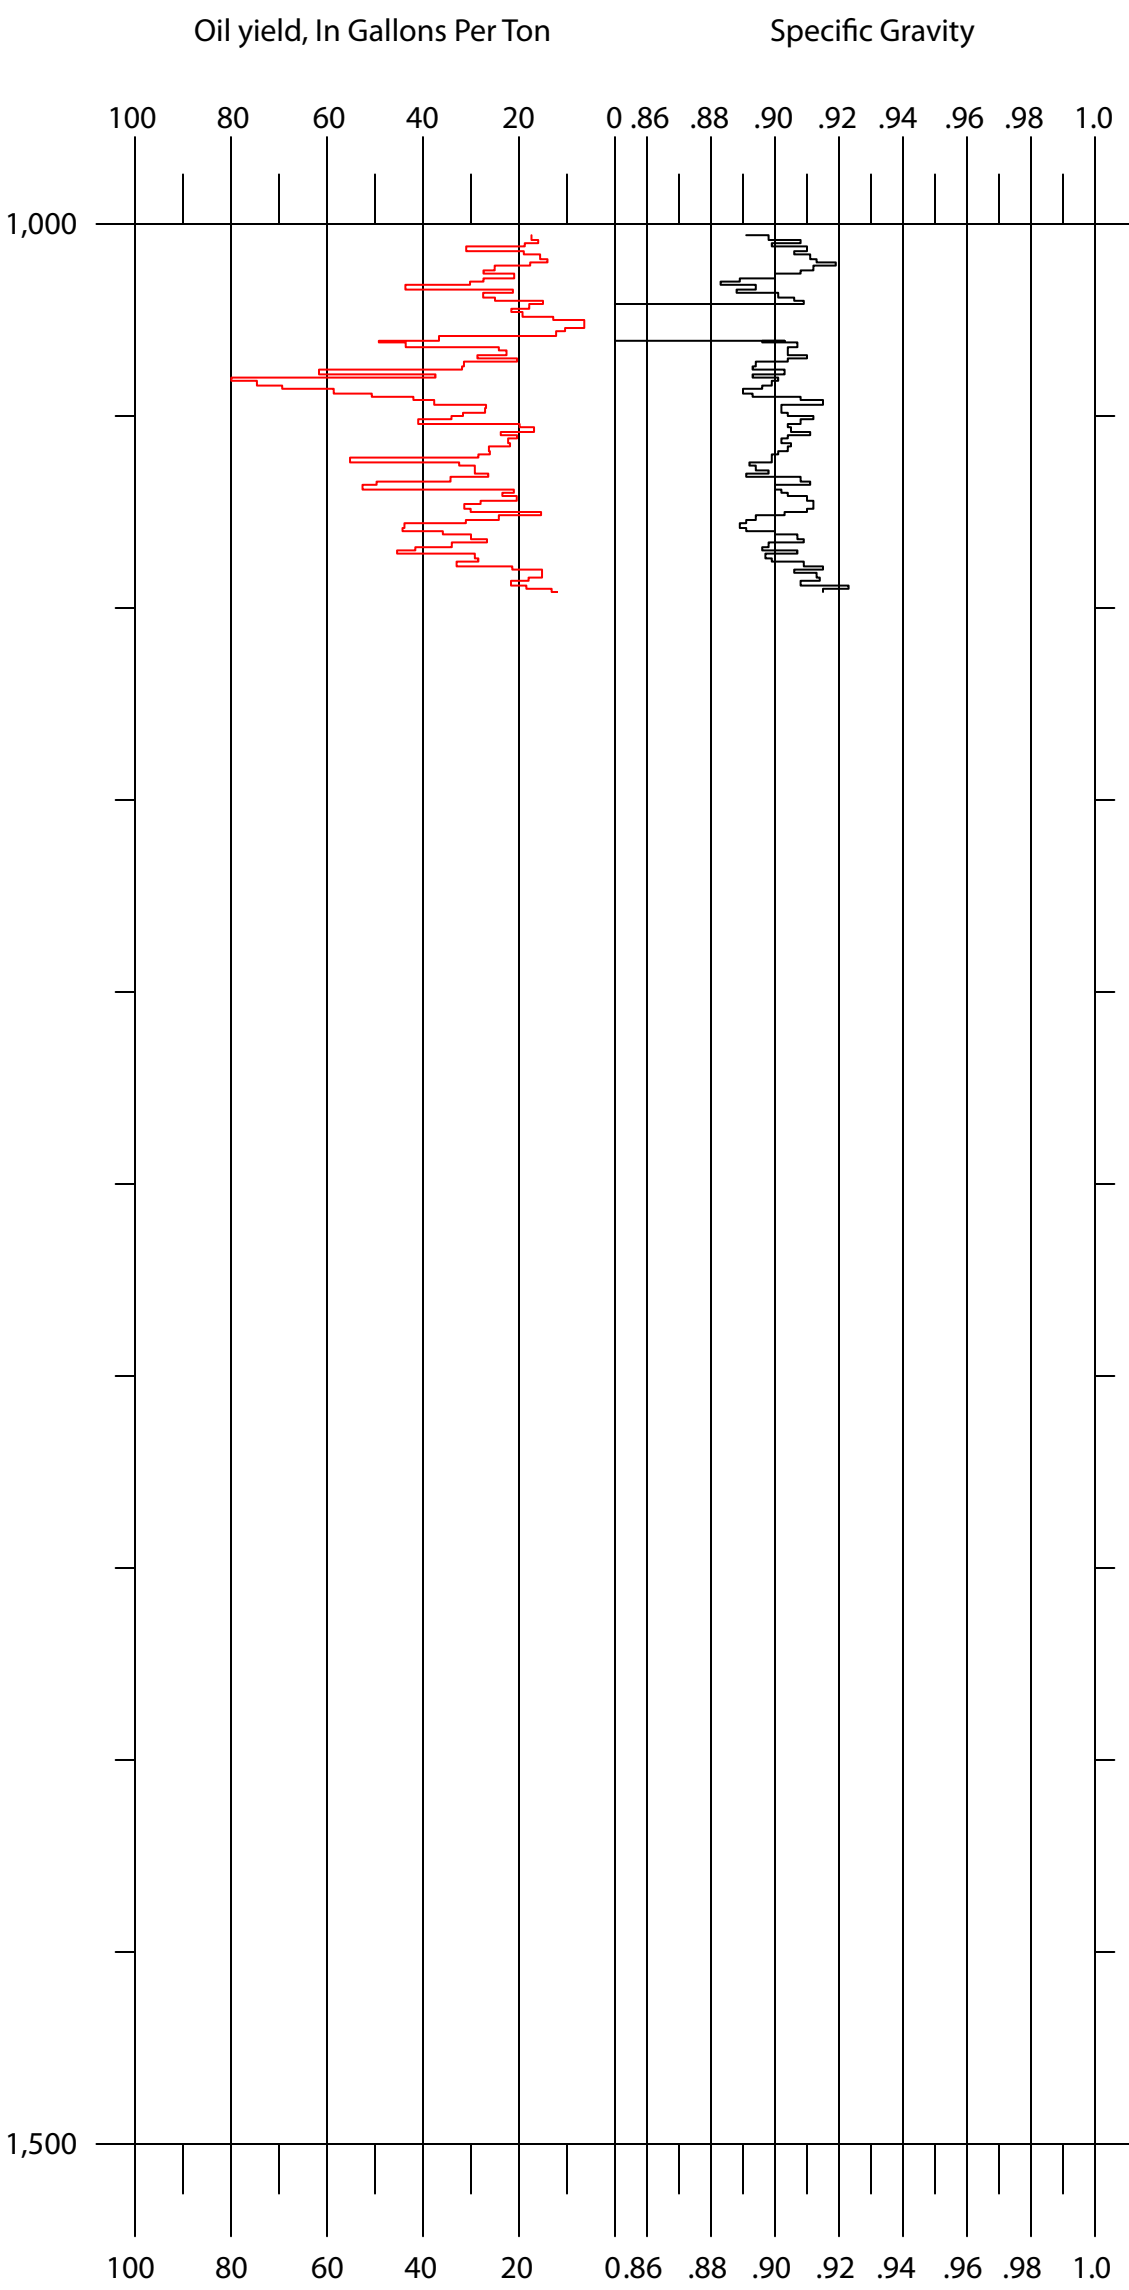

C0455
Colony Development Co.
16-1
Sec. 16, T. 5 S., R. 95 W.

Oil yield, In Gallons Per Ton

Specific Gravity