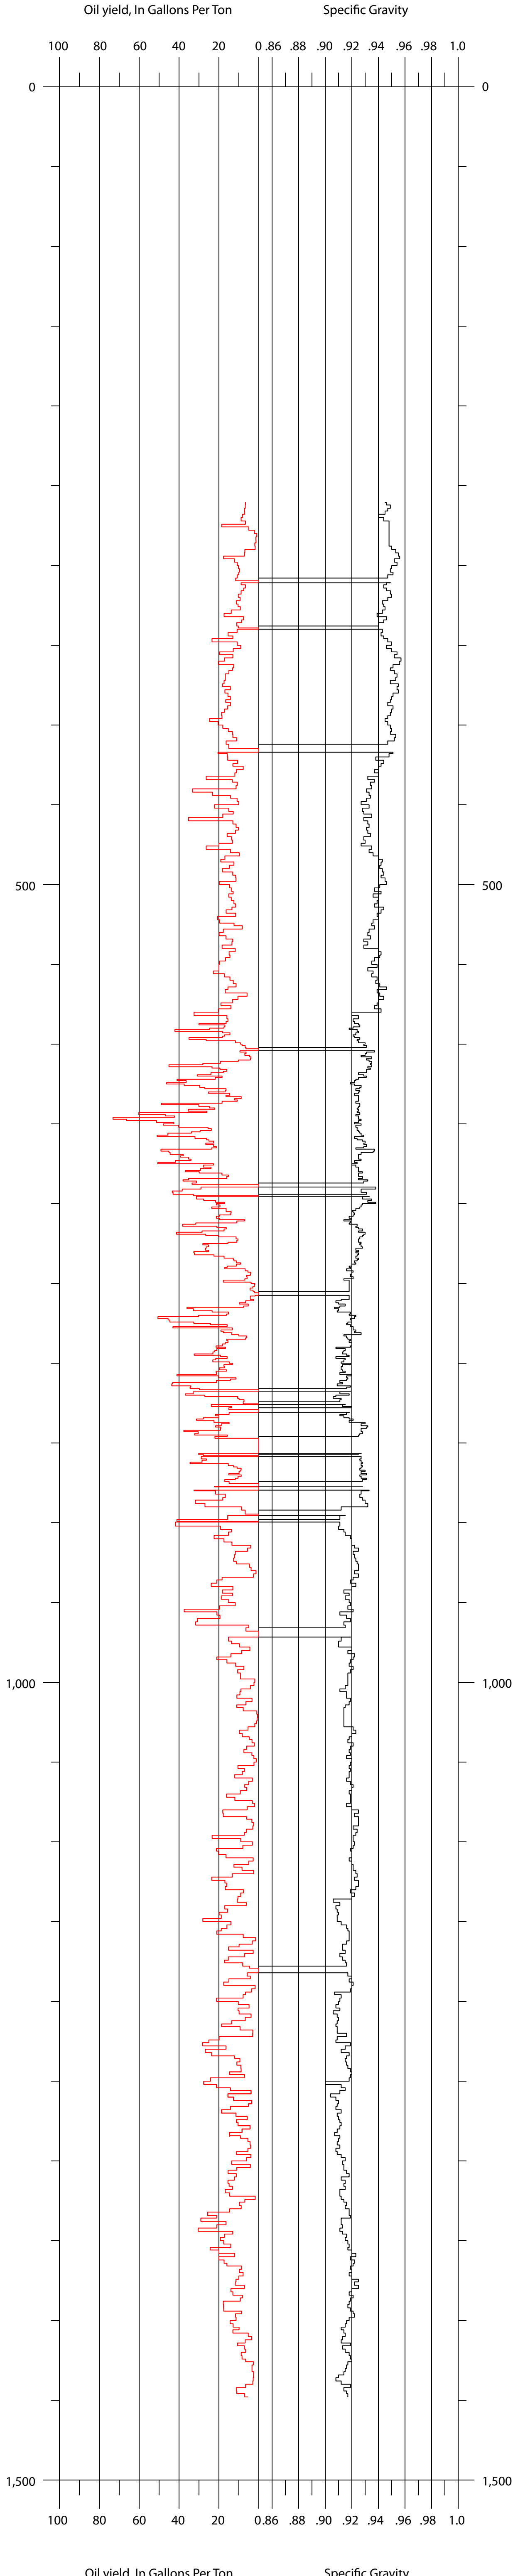

C0480
Exxon Co.
CD-27
Sec. 13, T. 5 S., R. 96 W.

Oil yield, In Gallons Per Ton

Specific Gravity