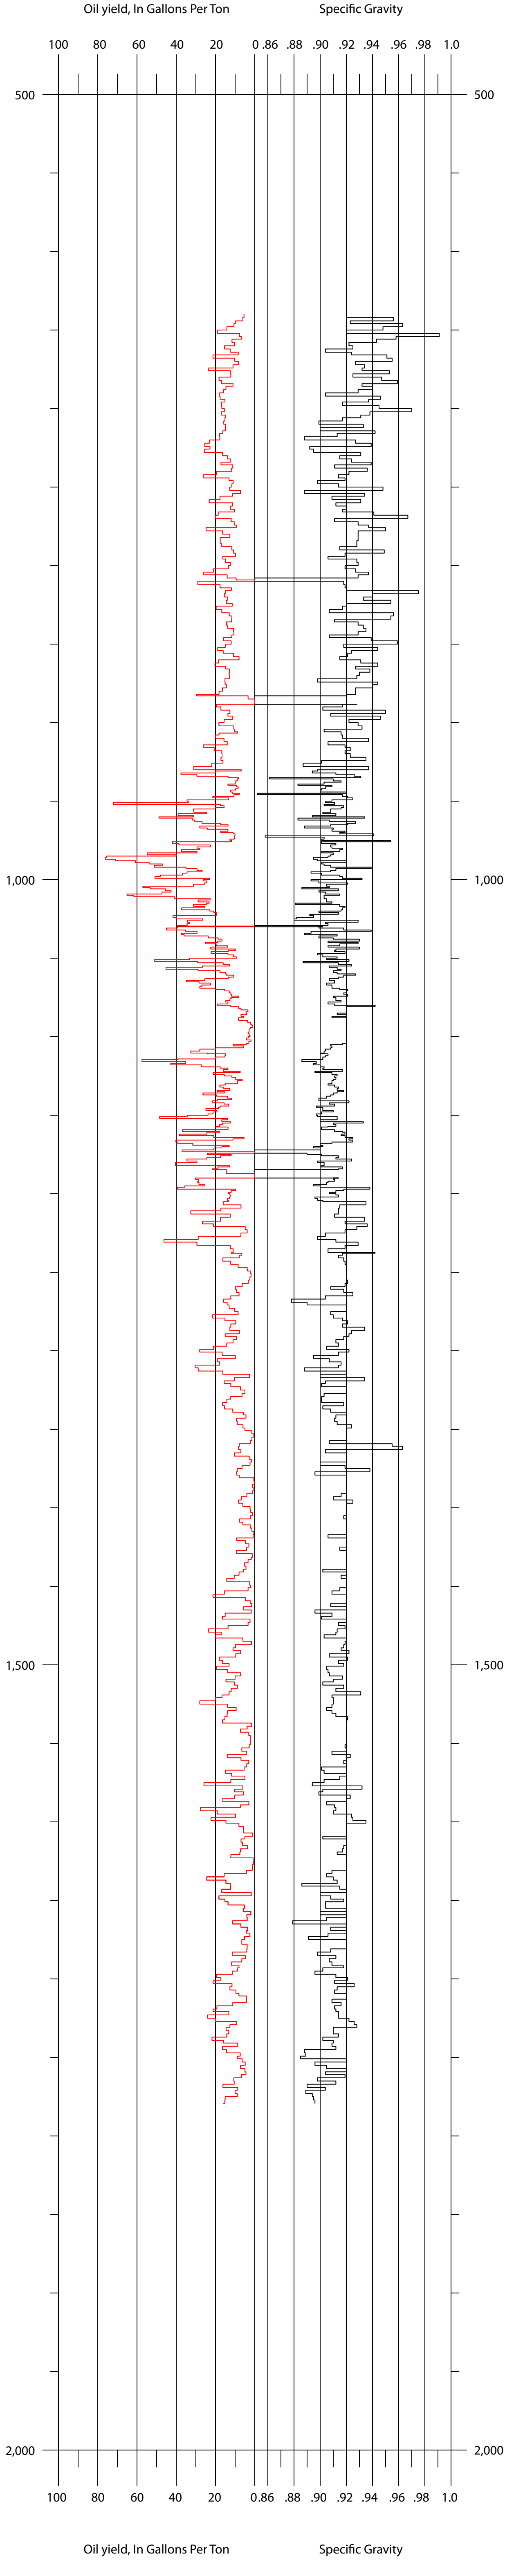

C0487
Exxon Co.
CD-34
Sec. 9, T. 5 S., R. 95 W.

Oil yield, In Gallons Per Ton

Specific Gravity