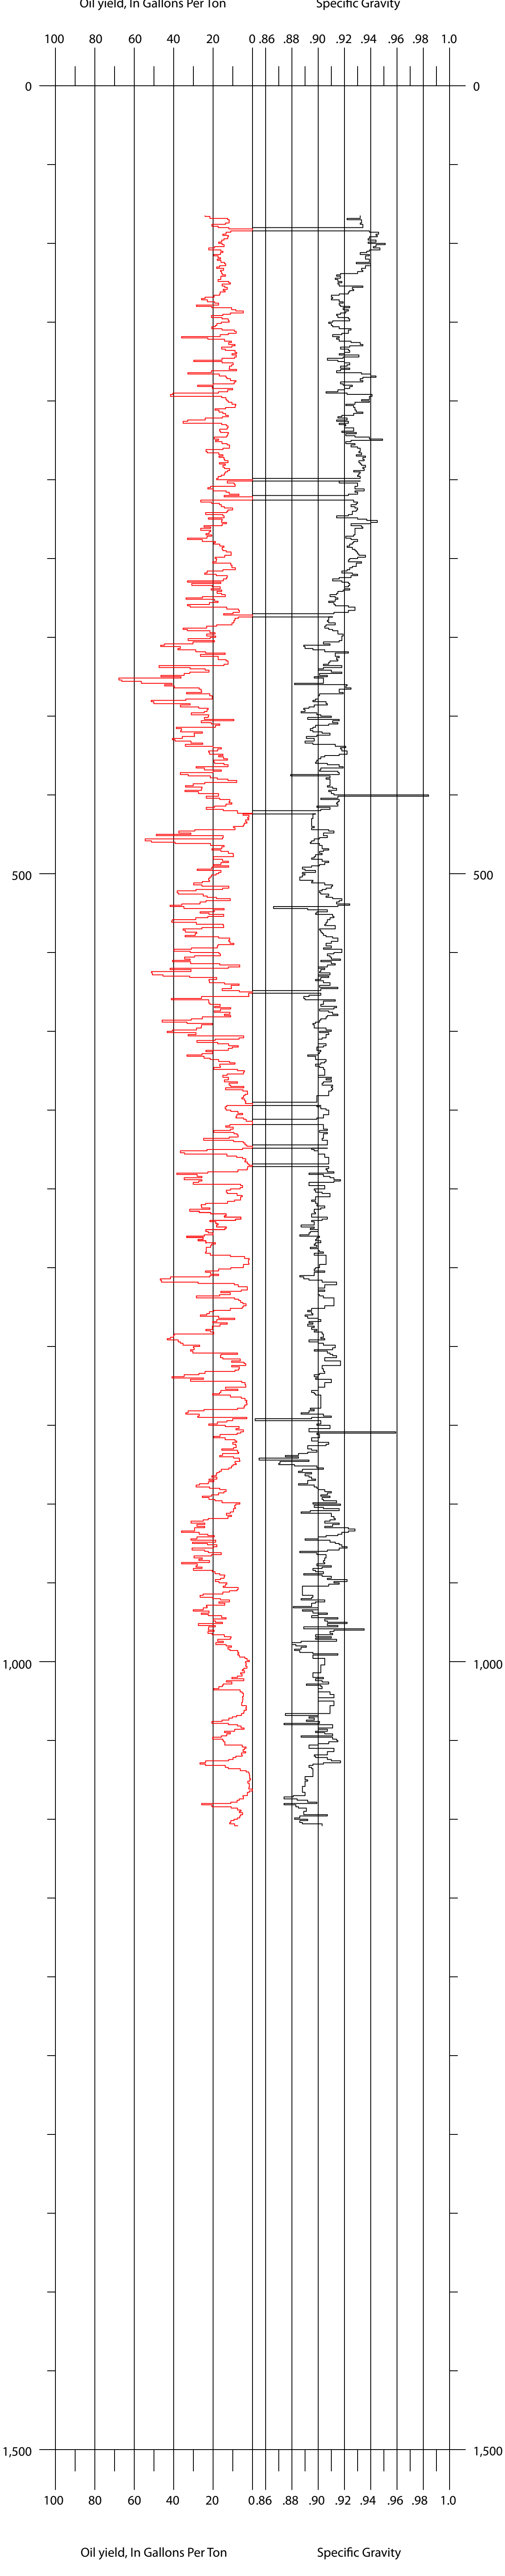

C0528
Humble Oil & Refining Co.
West Willow 5
Sec. 33, T. 3 S., R. 98 W.

Oil yield, In Gallons Per Ton Specific Gravity