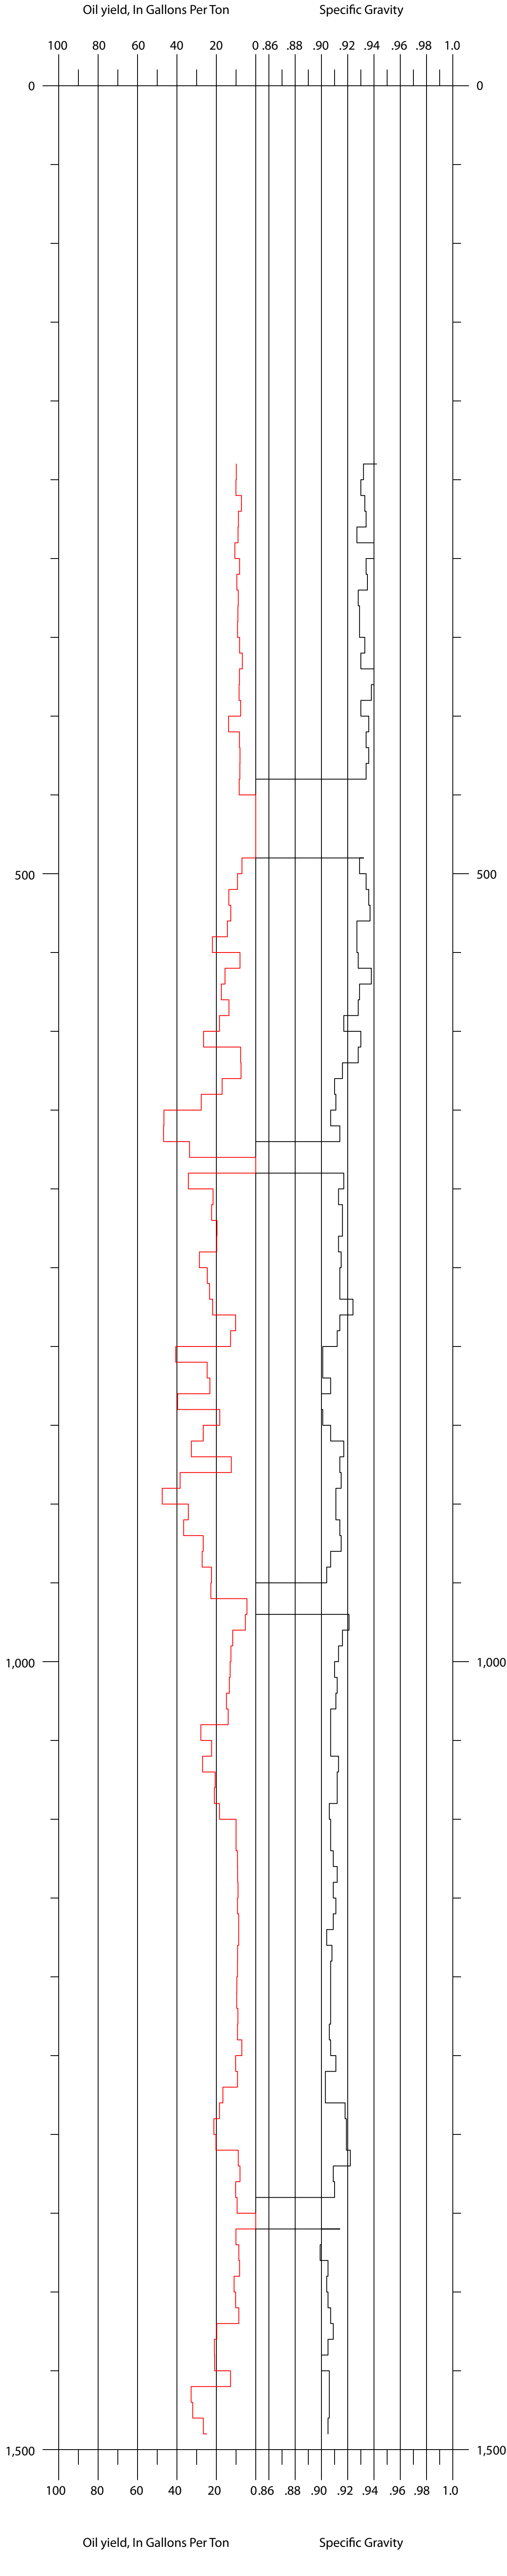

C0561R  
Equity Oil Co.  
Clubine 3  
Sec. 12, T. 3 S., R. 96 W.

Oil yield, In Gallons Per Ton      Specific Gravity