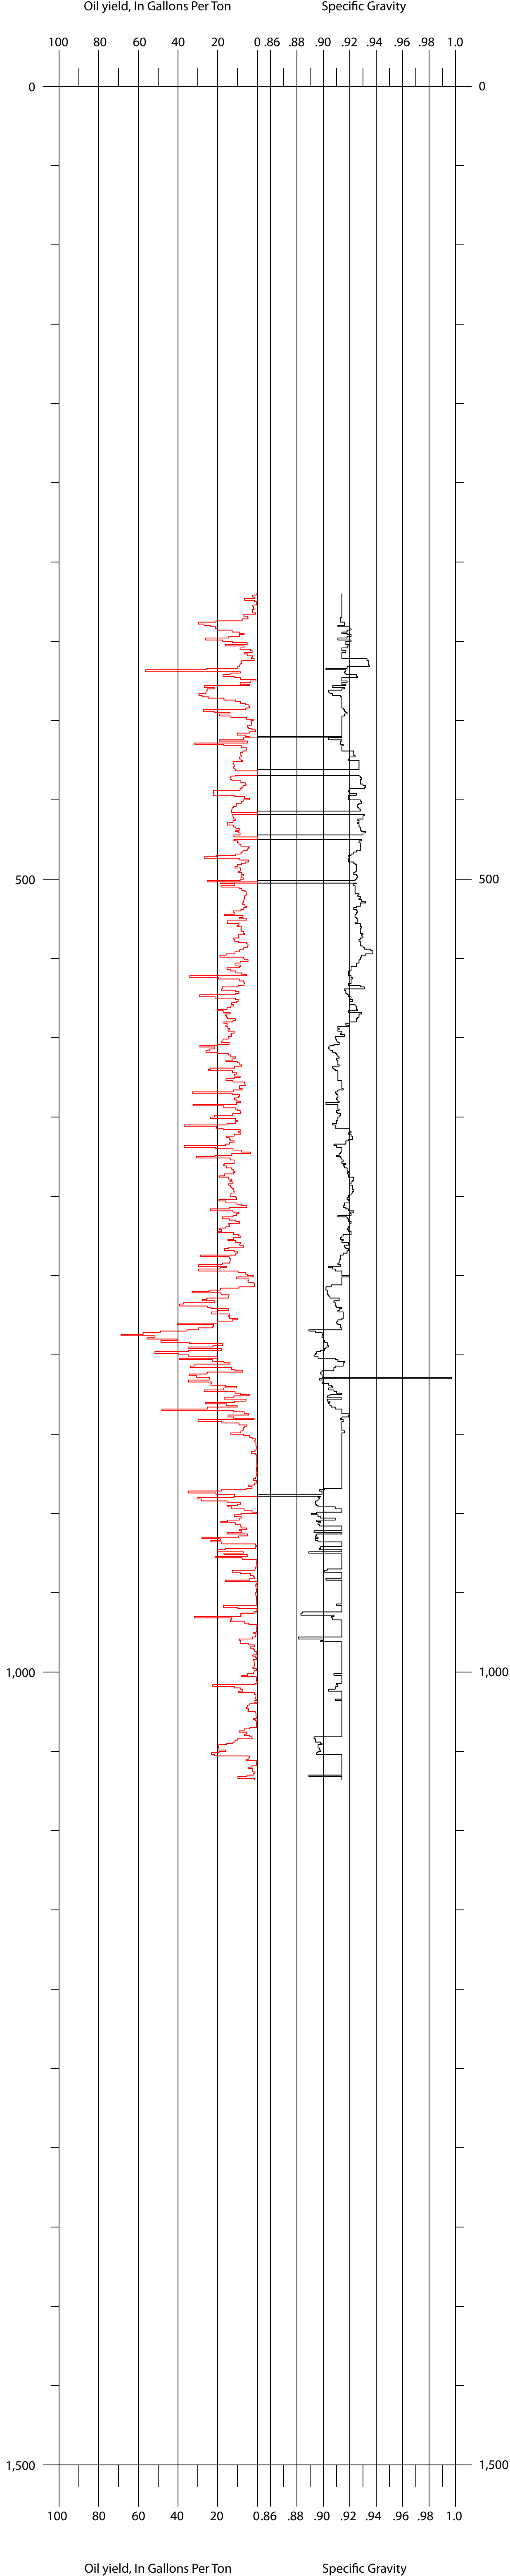

C0706
Shell Oil Co.
44X-11
Sec. 11, T. 7 S., R. 97 W.

Oil yield, In Gallons Per Ton

Specific Gravity