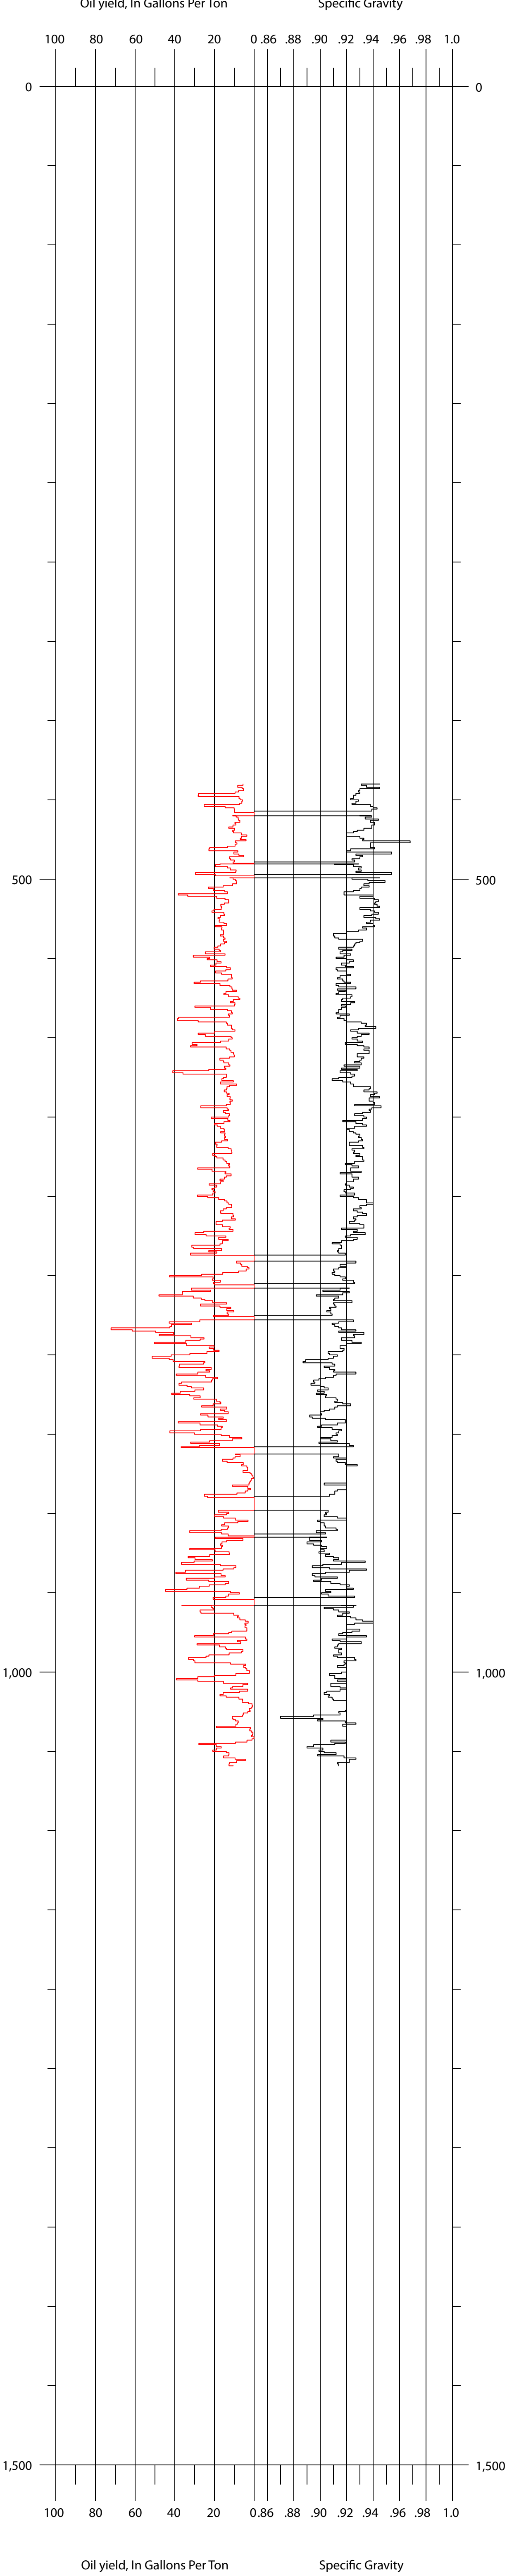

C0820
Chevron Oil Co.
PC-15
Sec. 5, T. 6 S., R. 96 W.

Oil yield, In Gallons Per Ton

Specific Gravity