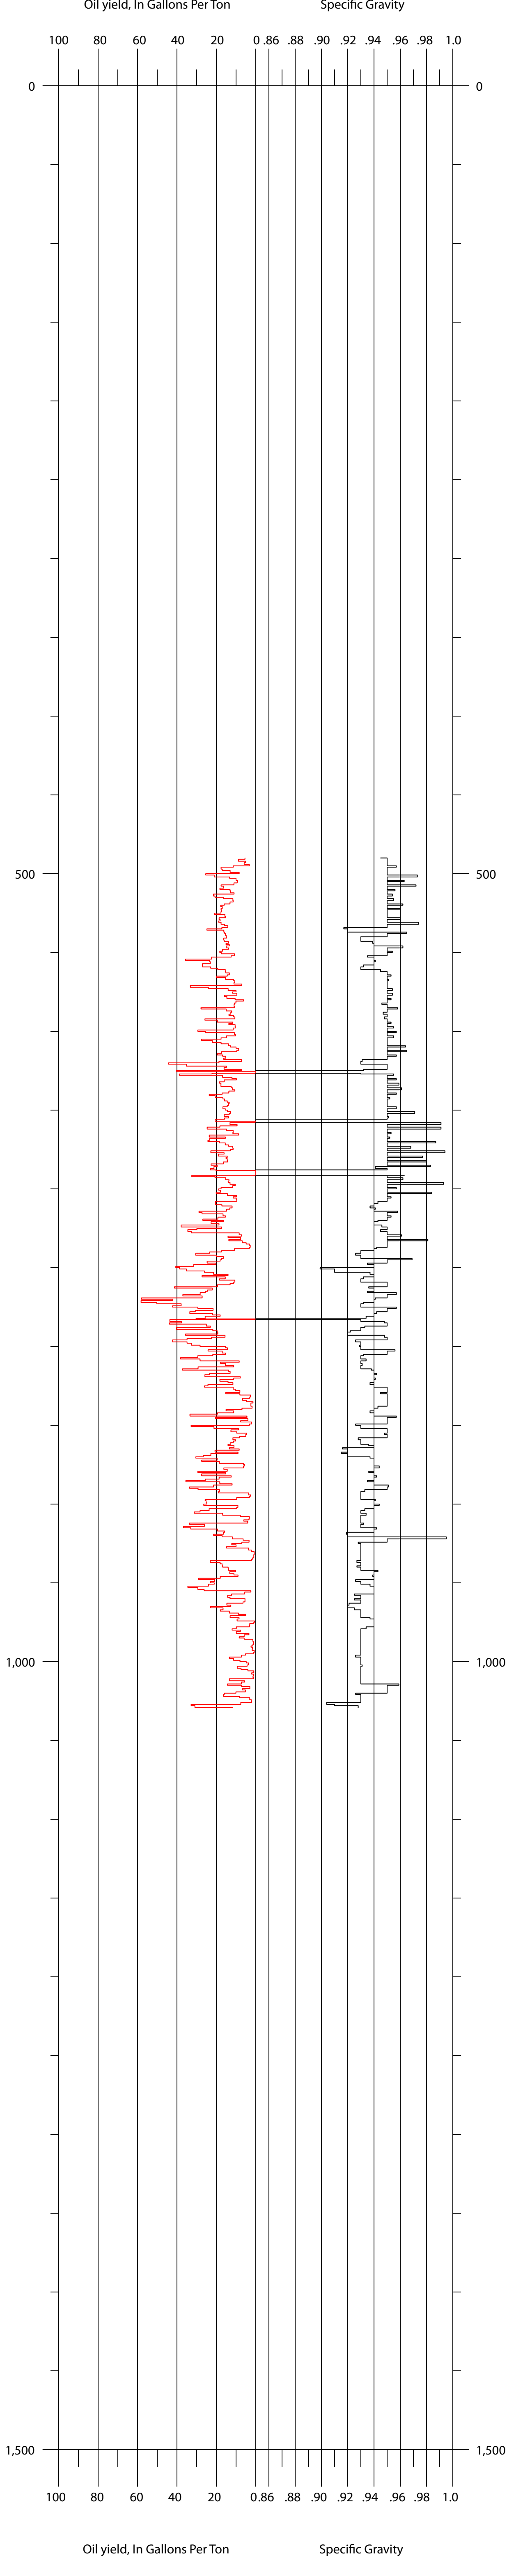

C0955
Chevron Oil Co.
CC-24
Sec. 30, T. 4 S., R. 98 W.

Oil yield, In Gallons Per Ton

Specific Gravity