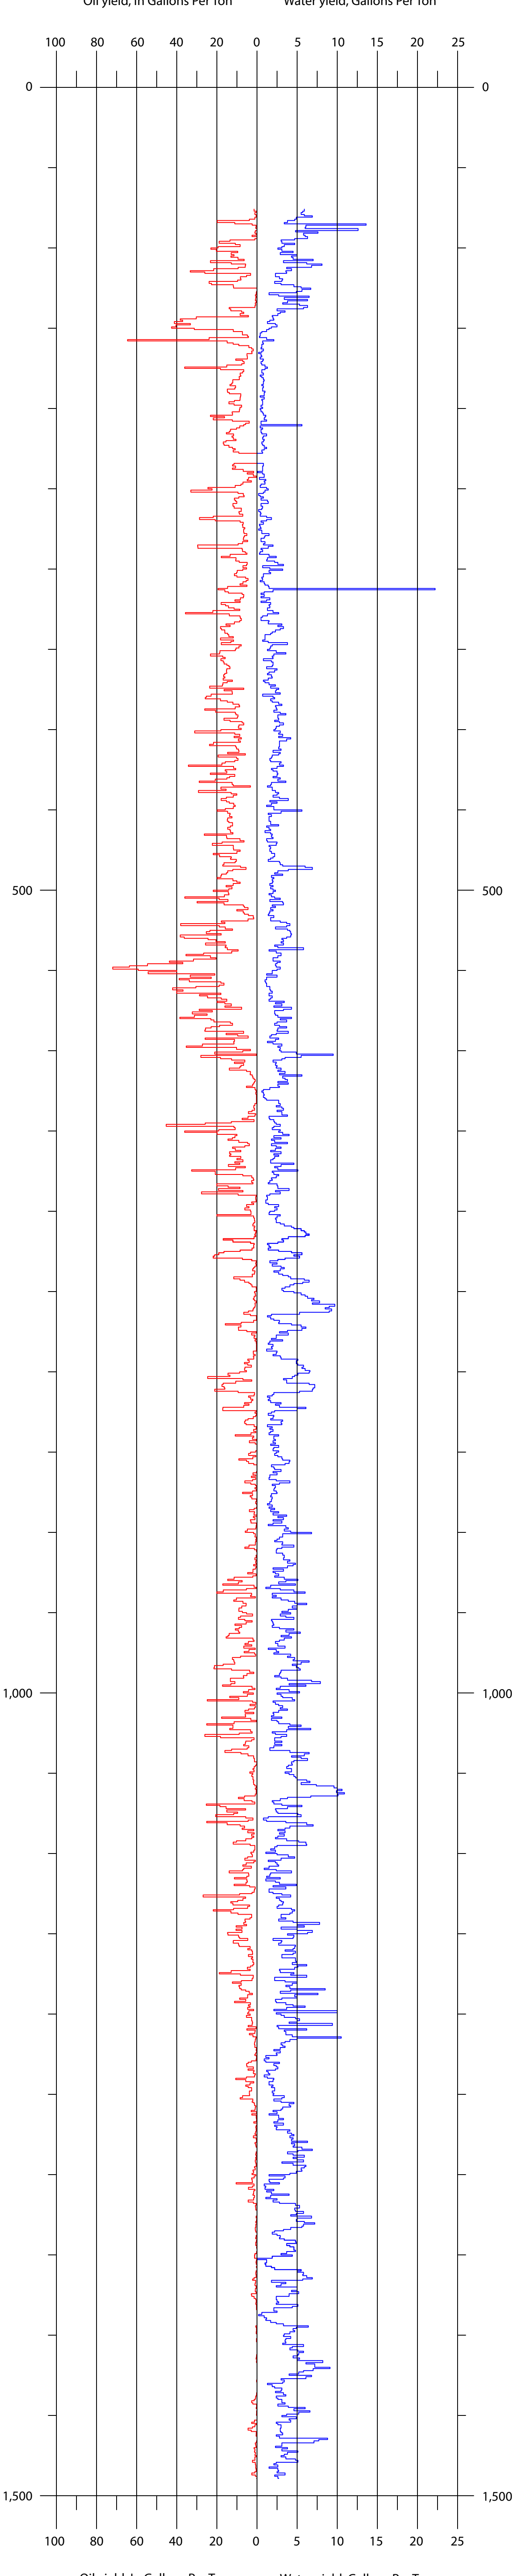

C0172  
Shell Oil Co.  
23X-10  
Sec. 10, T. 7 S., R. 97 W.

Oil yield, In Gallons Per Ton

Water yield, Gallons Per Ton