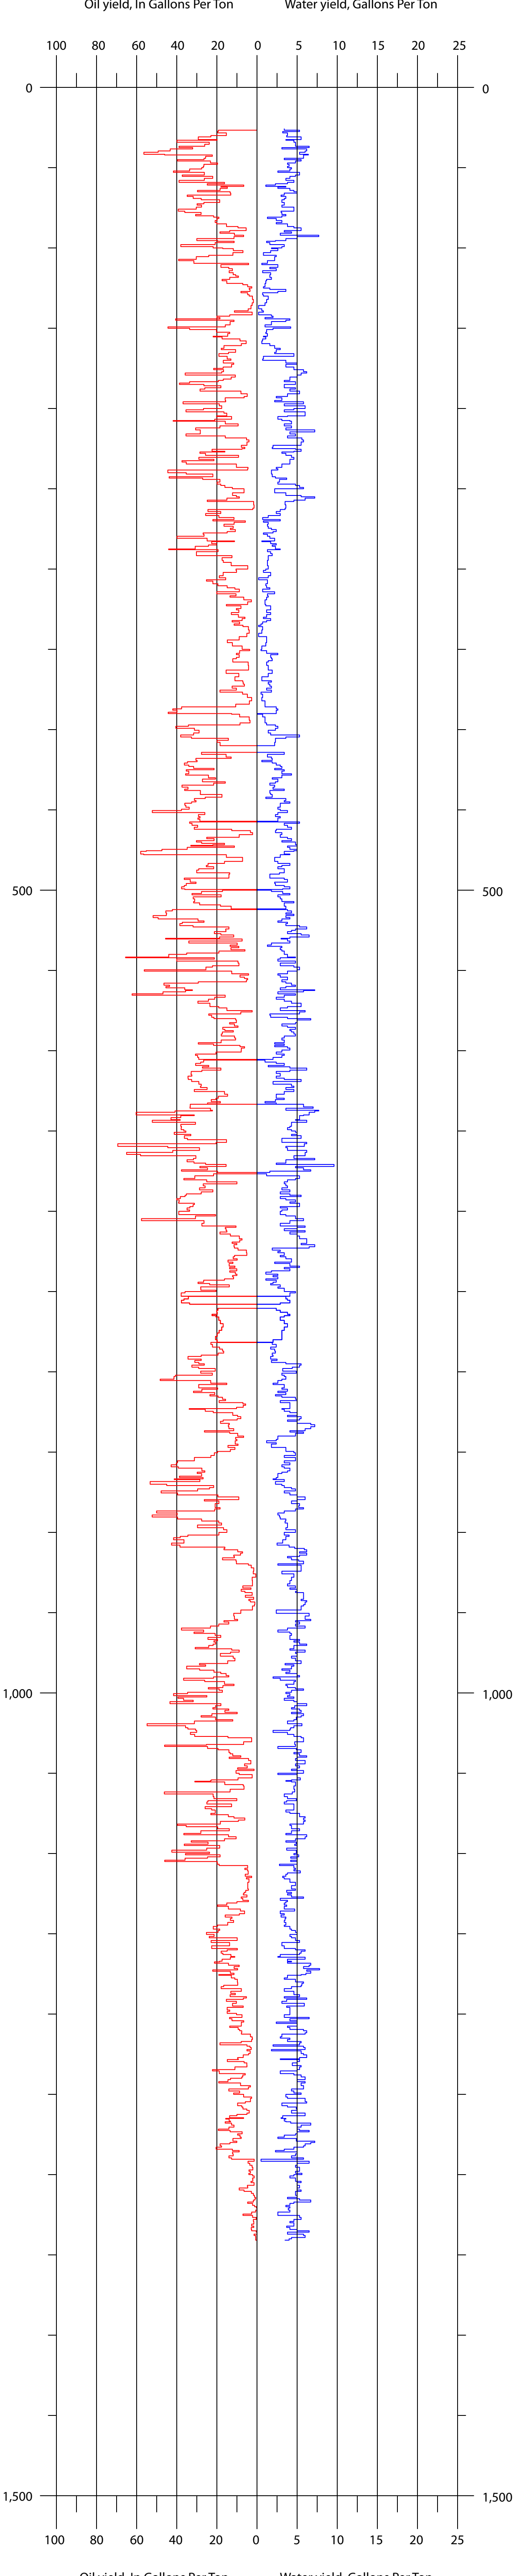

C0200
Mintech Corp.
Portland 1
Sec. 19, T. 1 S., R. 99 W.

Oil yield, In Gallons Per Ton Water yield, Gallons Per Ton