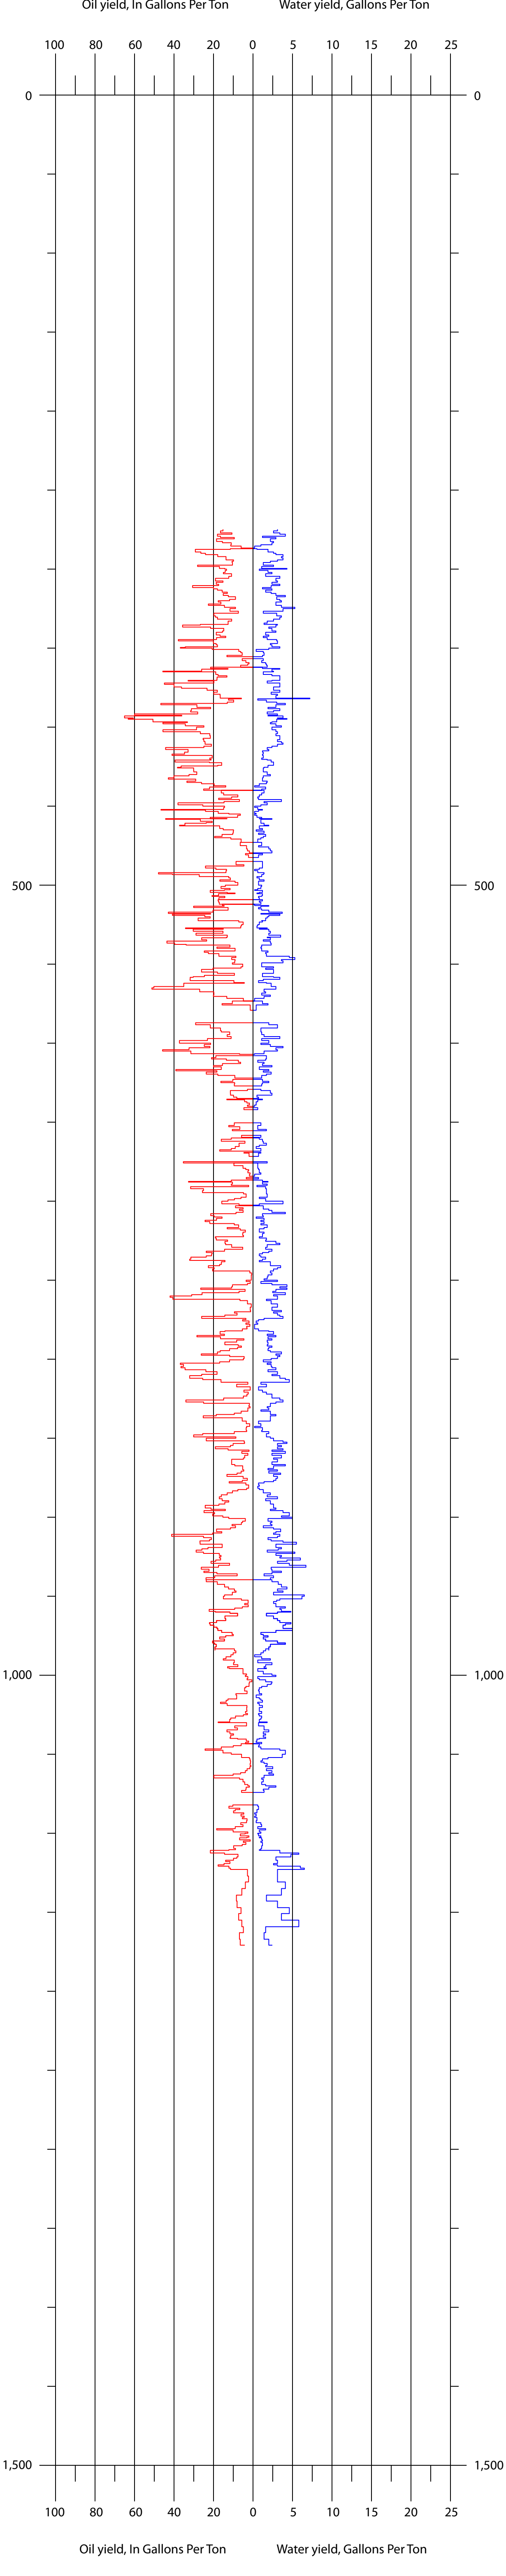

C0231
Humble Oil & Refining Co.
Jumps Cabin 1
Sec. 15, T. 4 S., R. 98 W.

Oil yield, In Gallons Per Ton Water yield, Gallons Per Ton