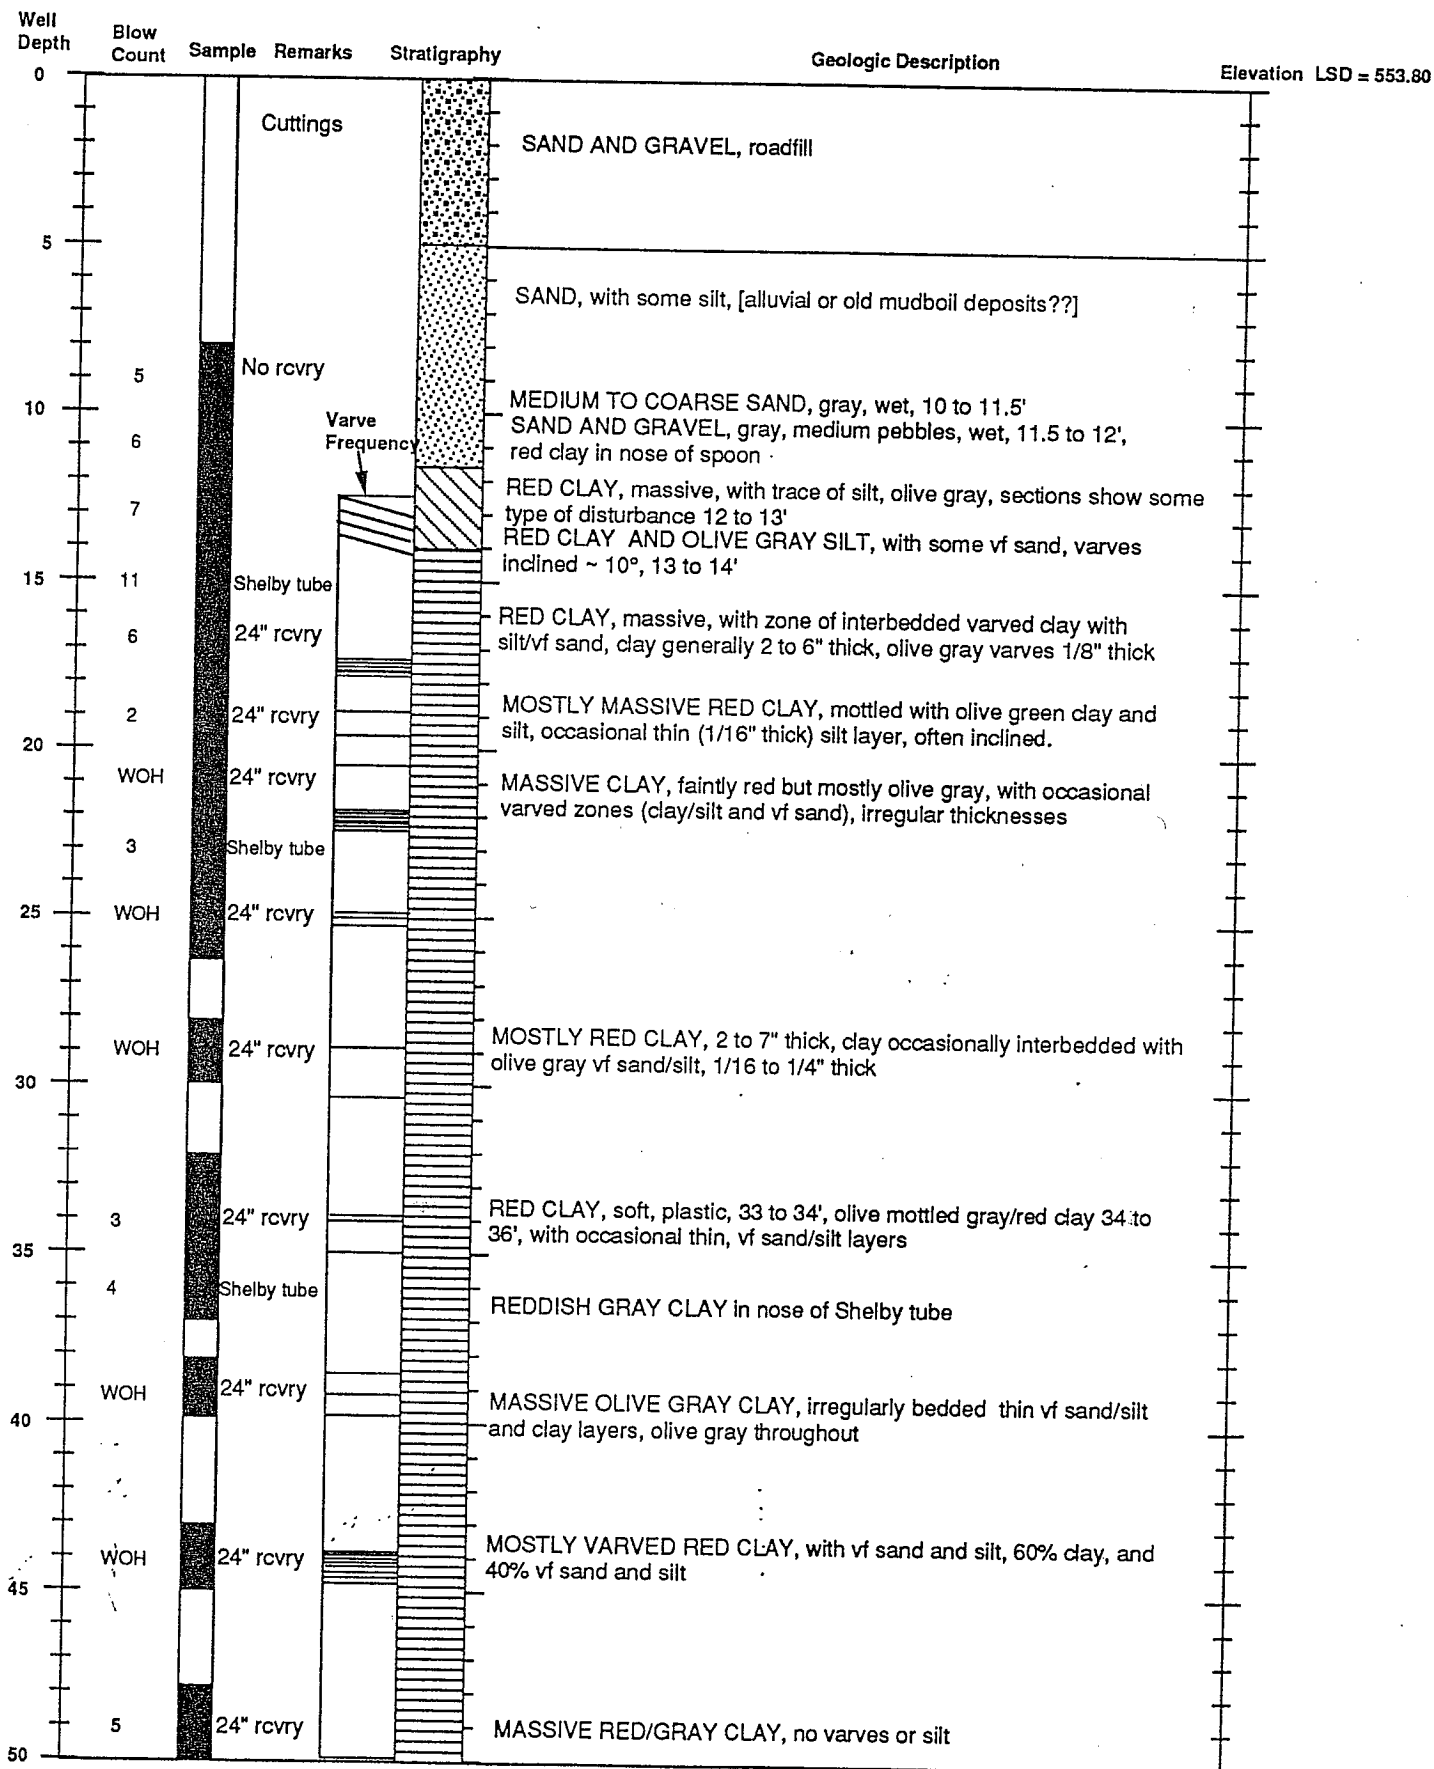

Location : South side Otisco Road, ~150' west of collapsed bridge over Onondaga Creek

Location : South side Otisco Road, ~150' west of collapsed bridge over Onondaga Creek