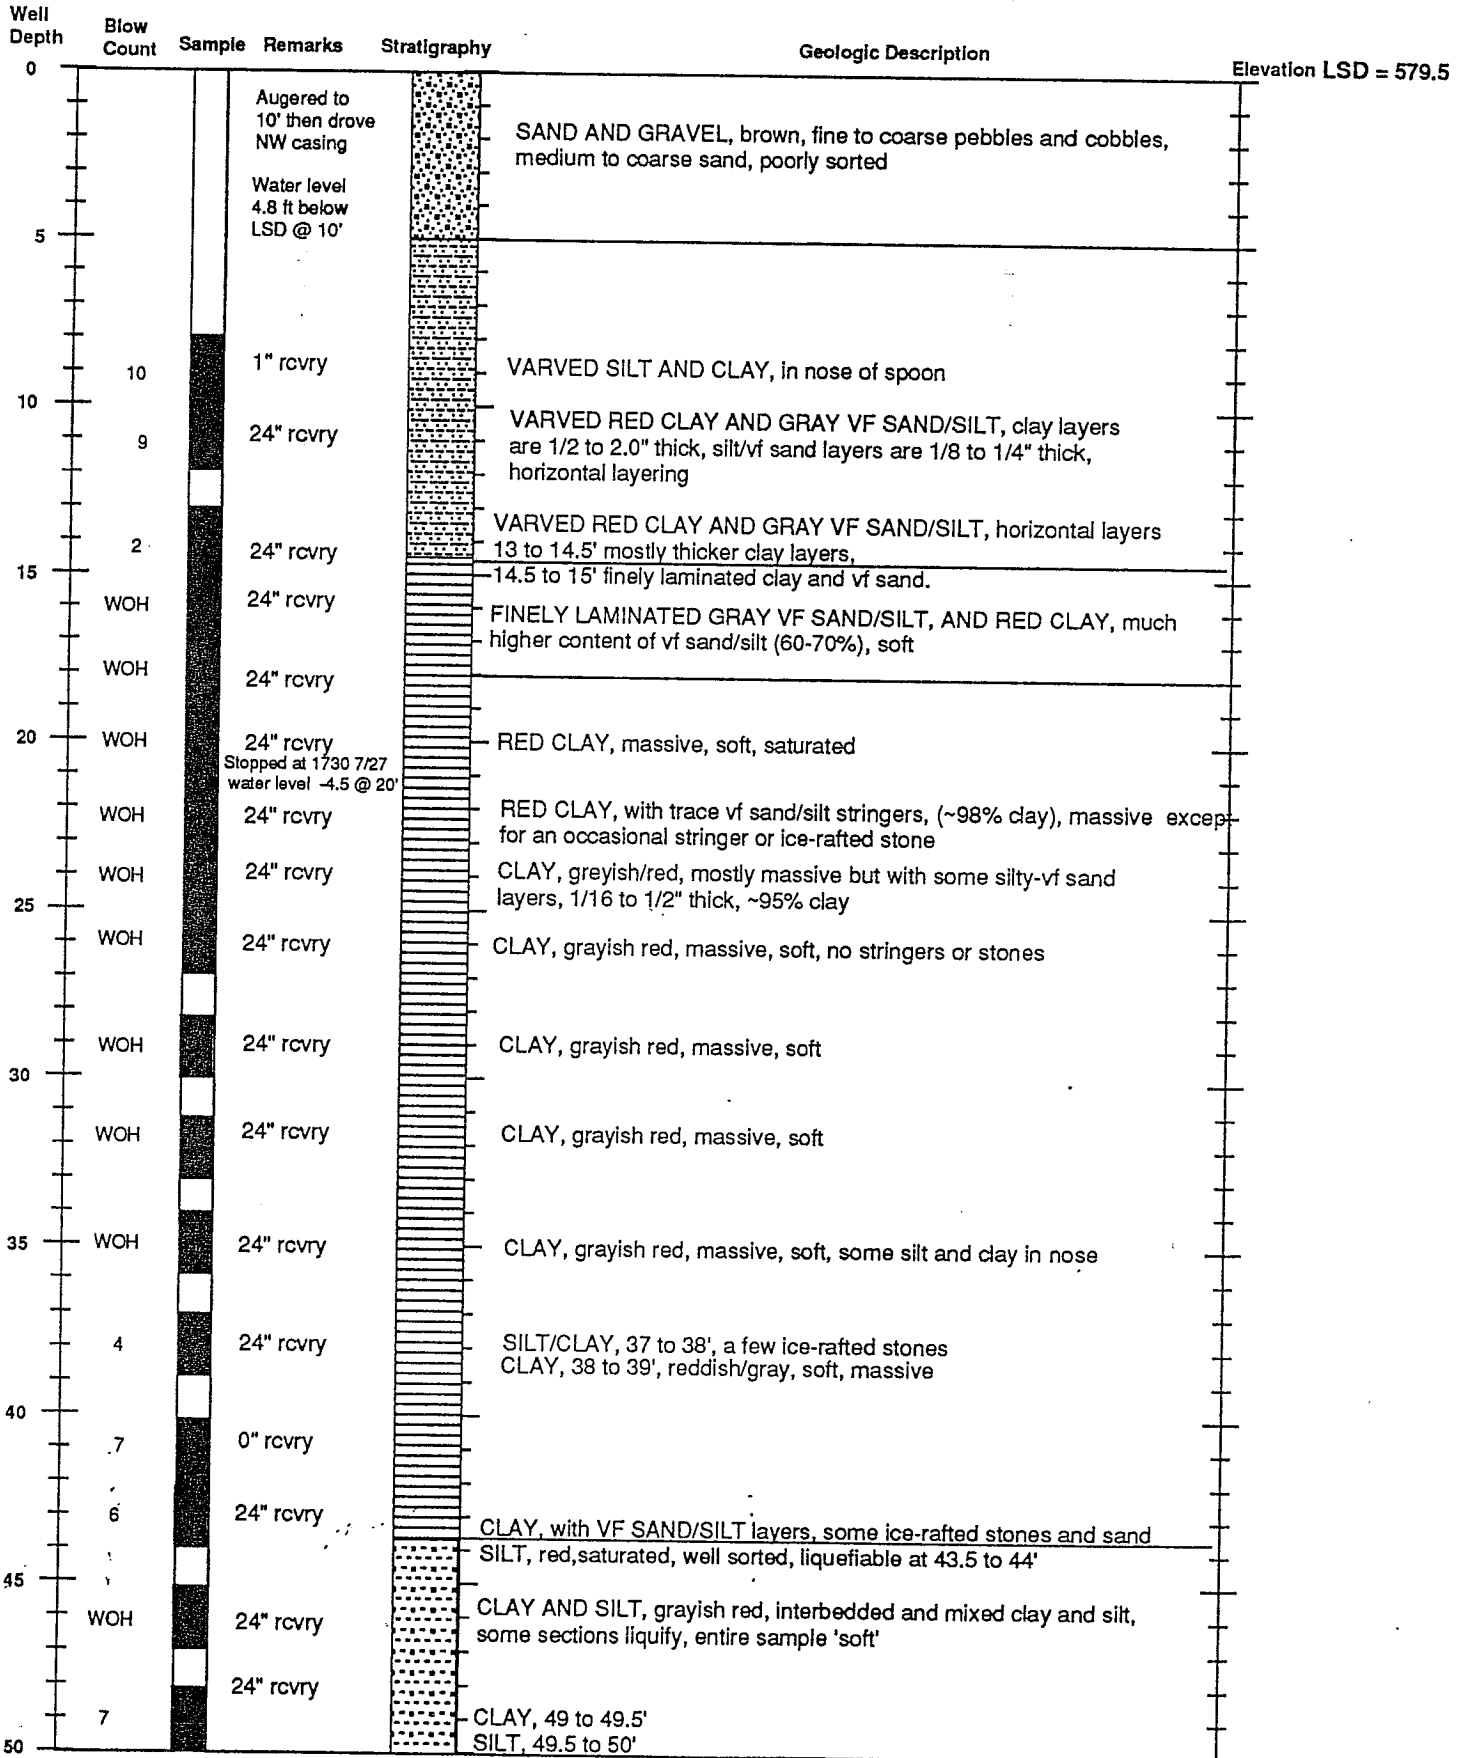

Location : Northwest side of main mudboil depression area, at south edge of corn field, along hedgerow, approximately 20' west of the currently active subsidence area.

Location : Northwest side of main mudboil depression area, at south edge of corn field, along hedgerow, approximately 20' west of the currently active subsidence area.