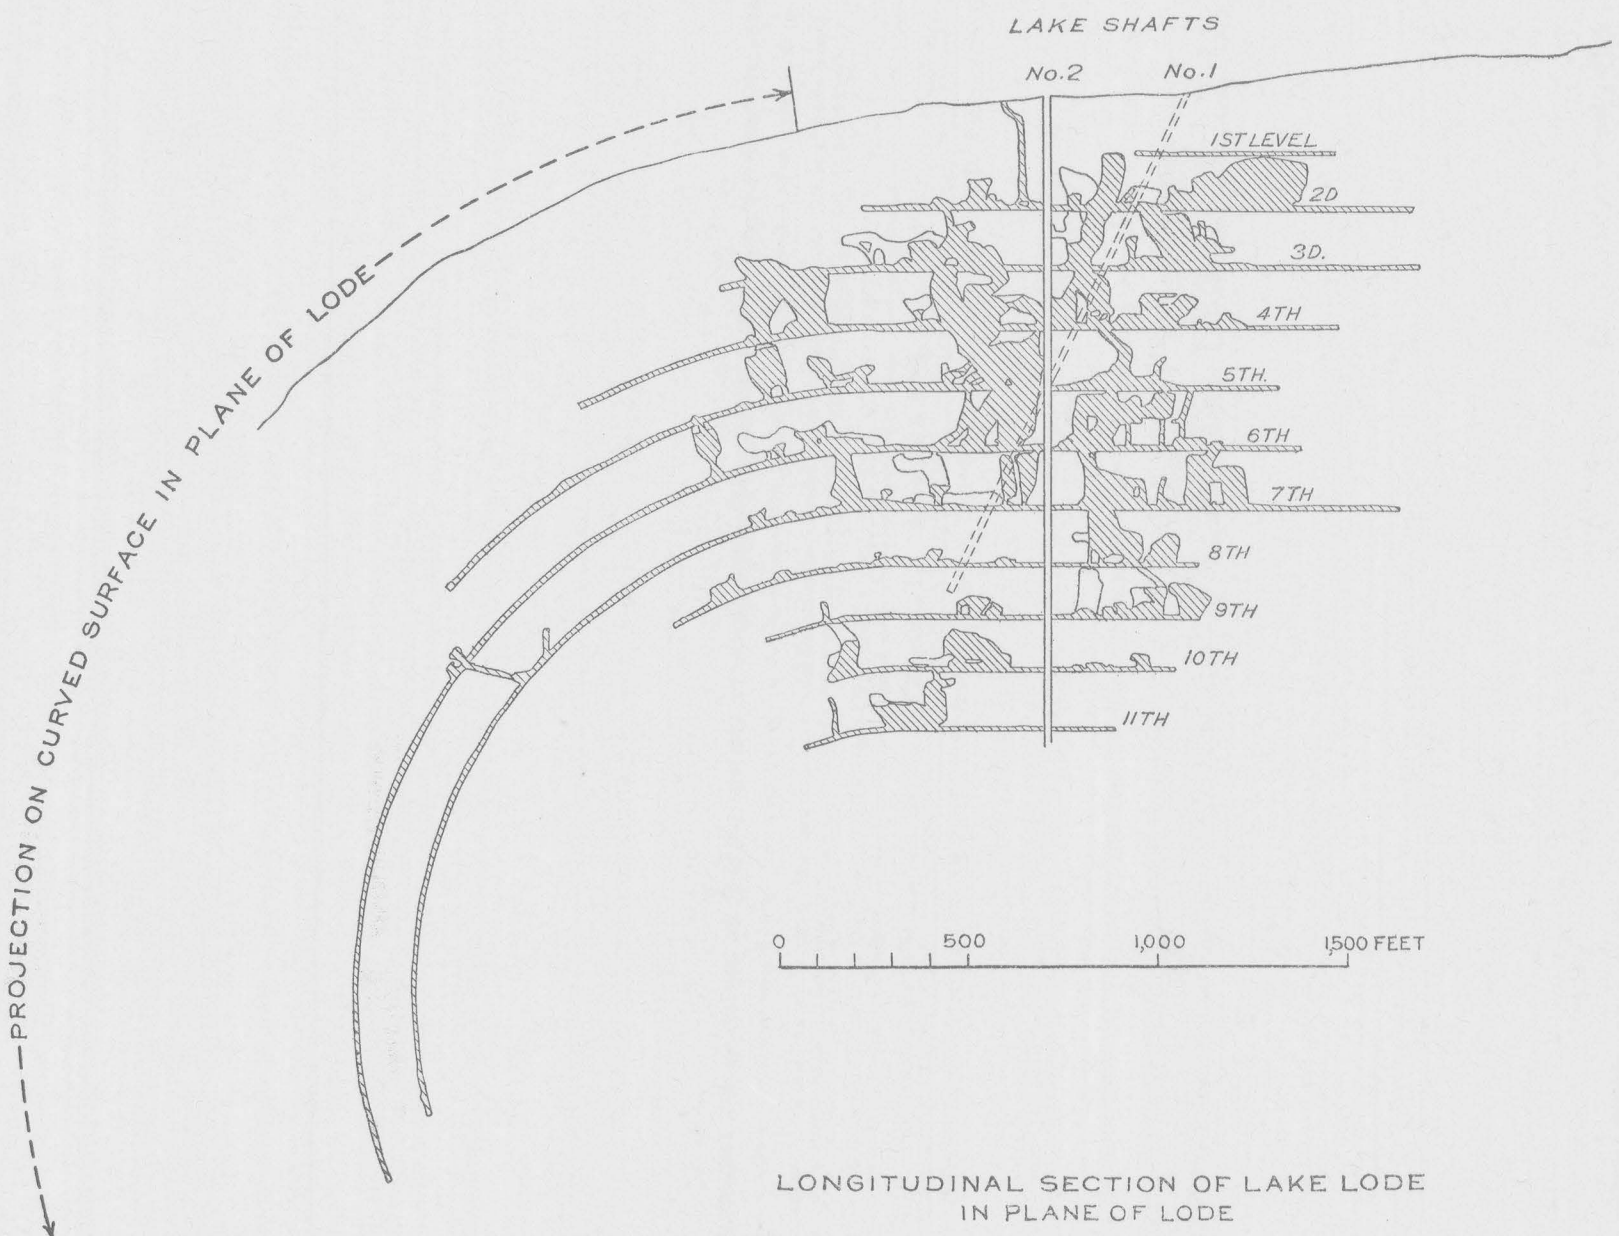

SUPERIOR LODGE, SUPERIOR COPPER CO.

SUPERIOR WEST LODGE, SUPERIOR COPPER CO.

0 500 1,000 1,500 FEET

0 500 1,000 1,500 FEET

LONGITUDINAL SECTION OF LAKE LODGE IN PLANE OF LODGE

LONGITUDINAL SECTIONS OF SUPERIOR AND LAKE LODGES