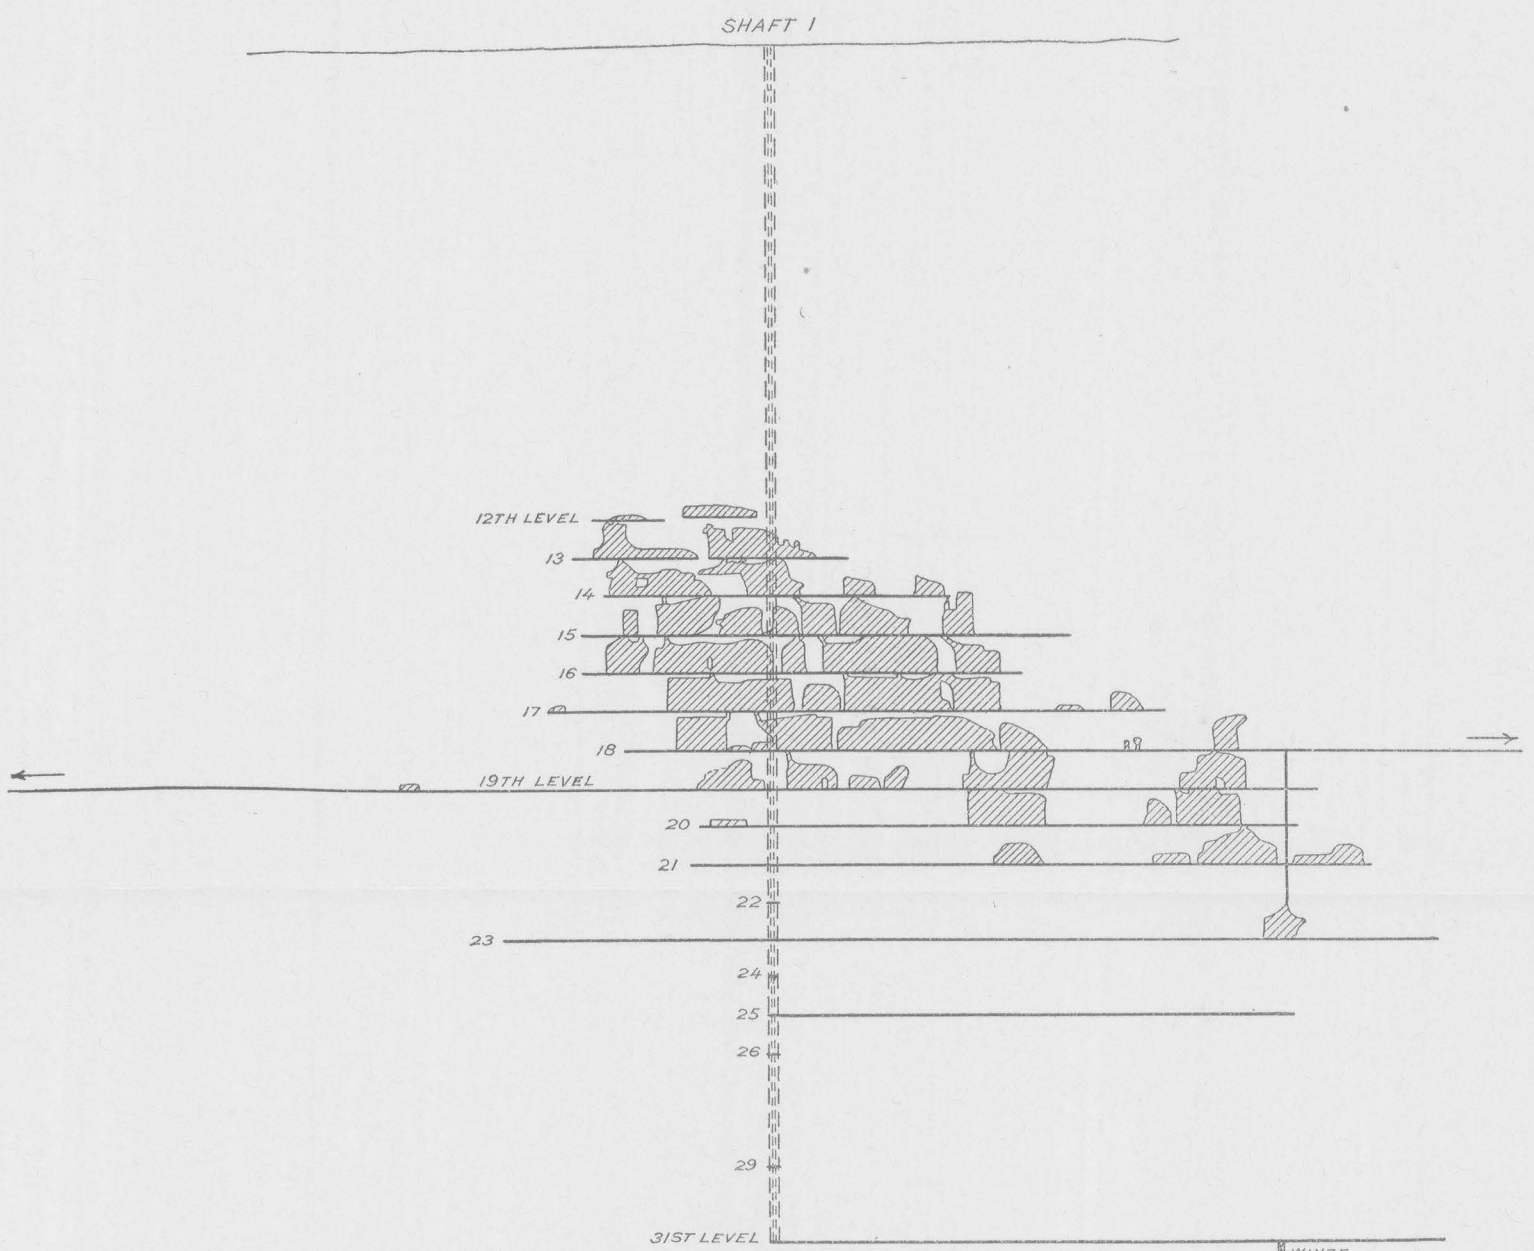

SUPERIOR LODGE, SUPERIOR COPPER CO.

SUPERIOR WEST LODGE, SUPERIOR COPPER CO.

0 500 1,000 1,500 FEET

0 500 1,000 1,500 FEET

LONGITUDINAL SECTION OF LAKE LODGE IN PLANE OF LODGE

LONGITUDINAL SECTIONS OF SUPERIOR AND LAKE LODGES