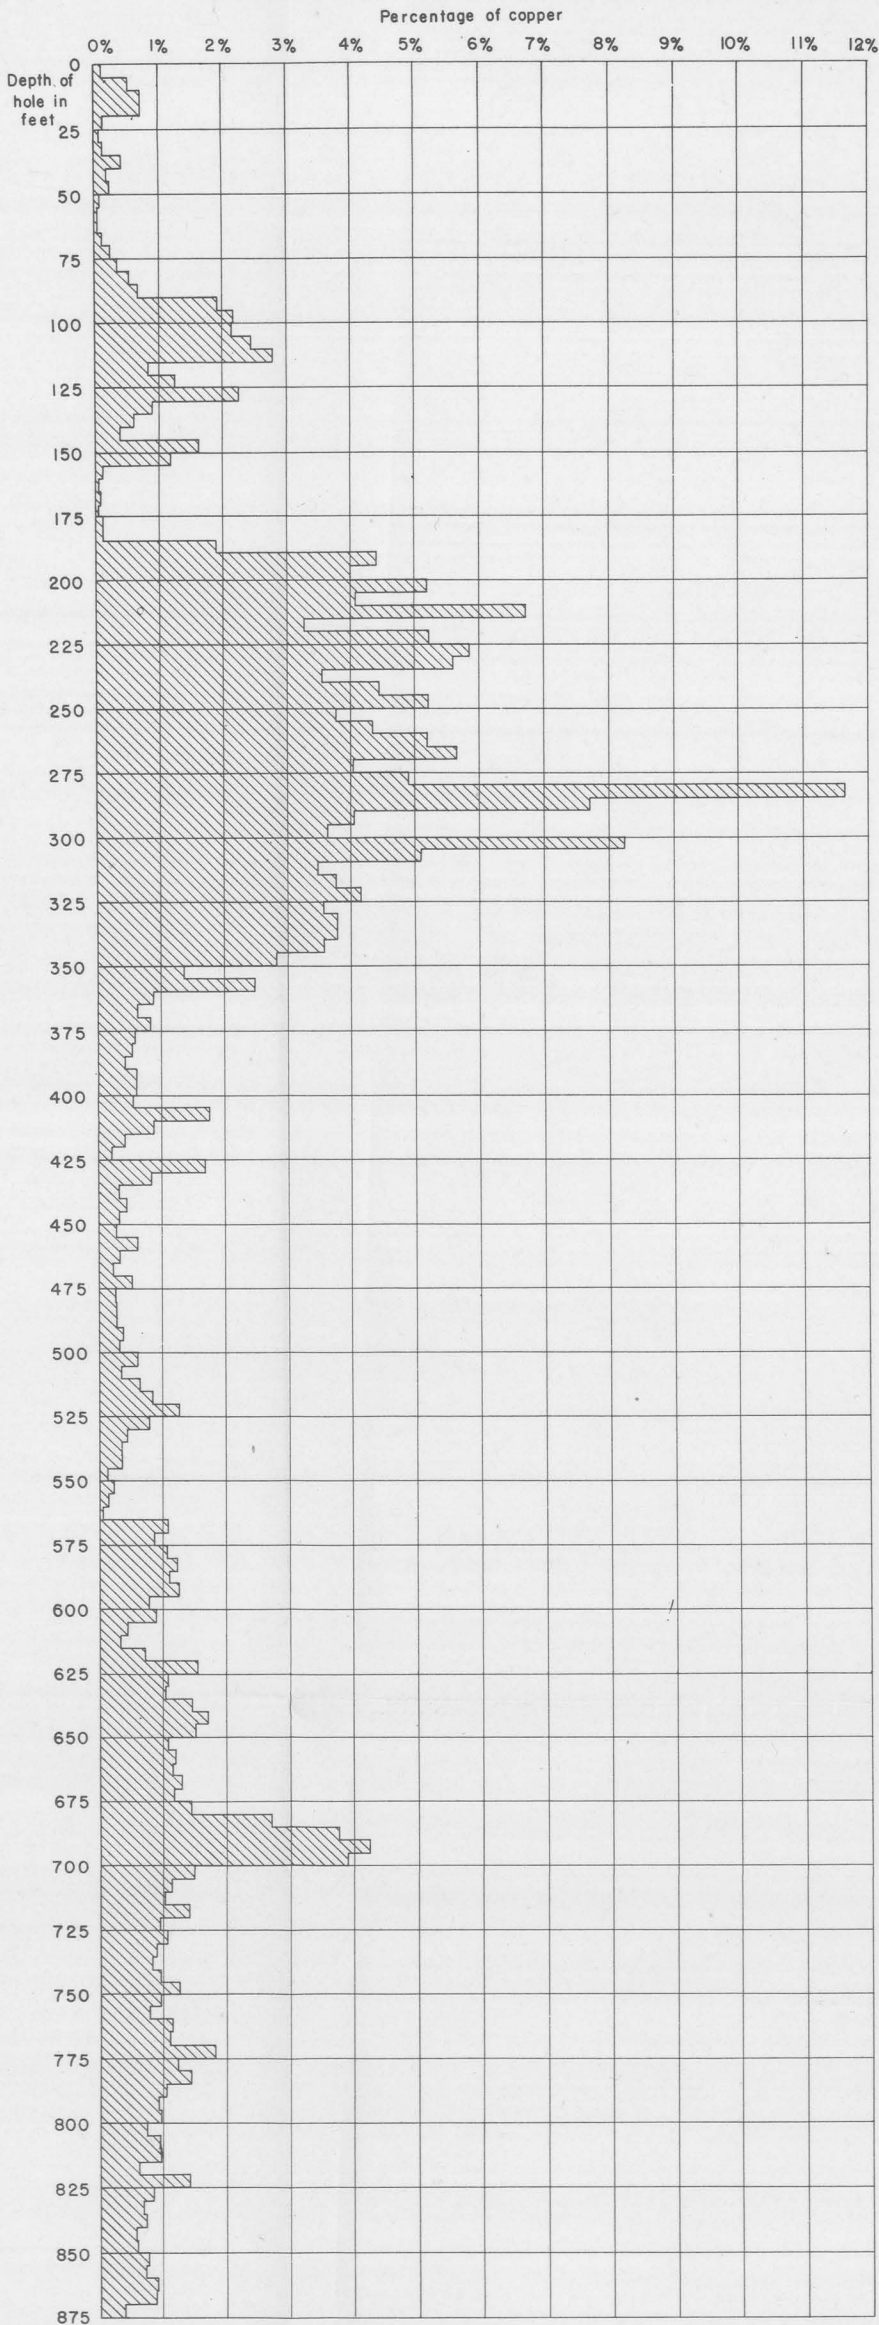

DIAMOND-DRILL HOLE 16 (COORDINATES P-10)

DIAMOND-DRILL HOLE 80 (COORDINATES I-9)

DIAMOND-DRILL HOLE 172 (COORDINATES J-17)

REPRESENTATIVE ASSAY GRAPHS OF DIAMOND-DRILL HOLES, NEW CORNELIA MINE