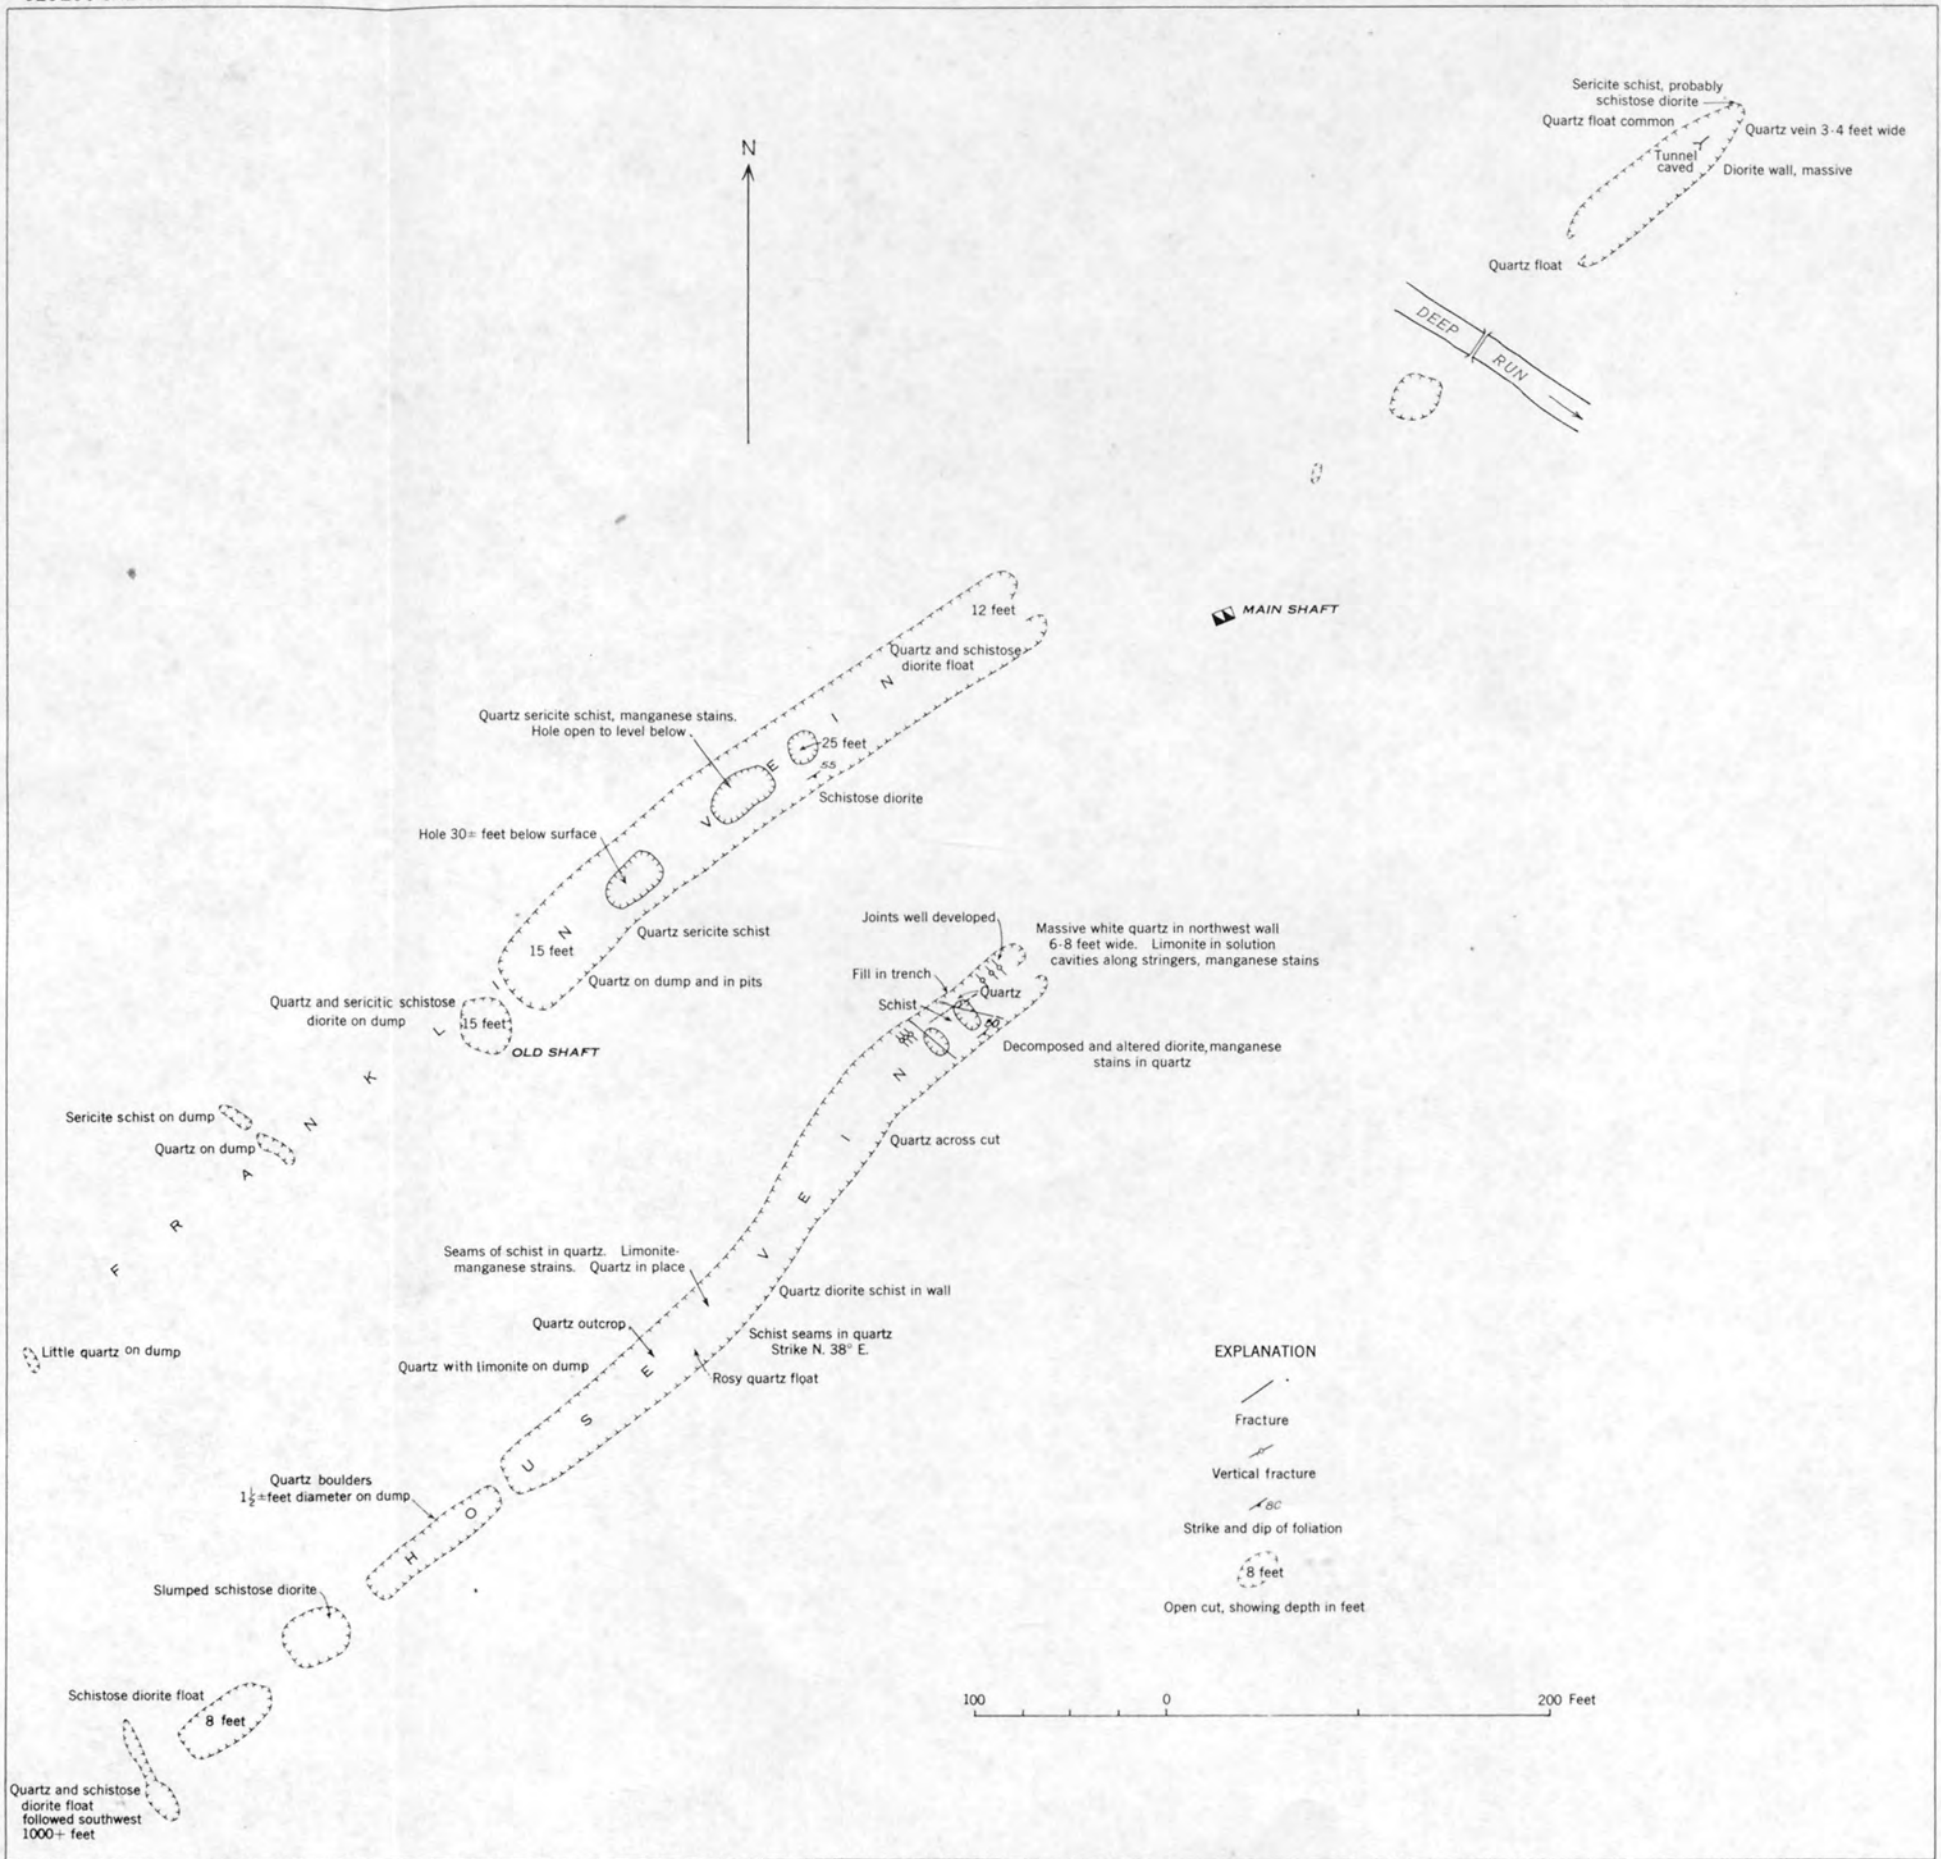

(200)
8B
no. 212

MAP OF PART OF THE SURFACE WORKINGS, FRANKLIN MINE, FAUQUIER COUNTY, VIRGINIA

Modified after J. L. Darnell