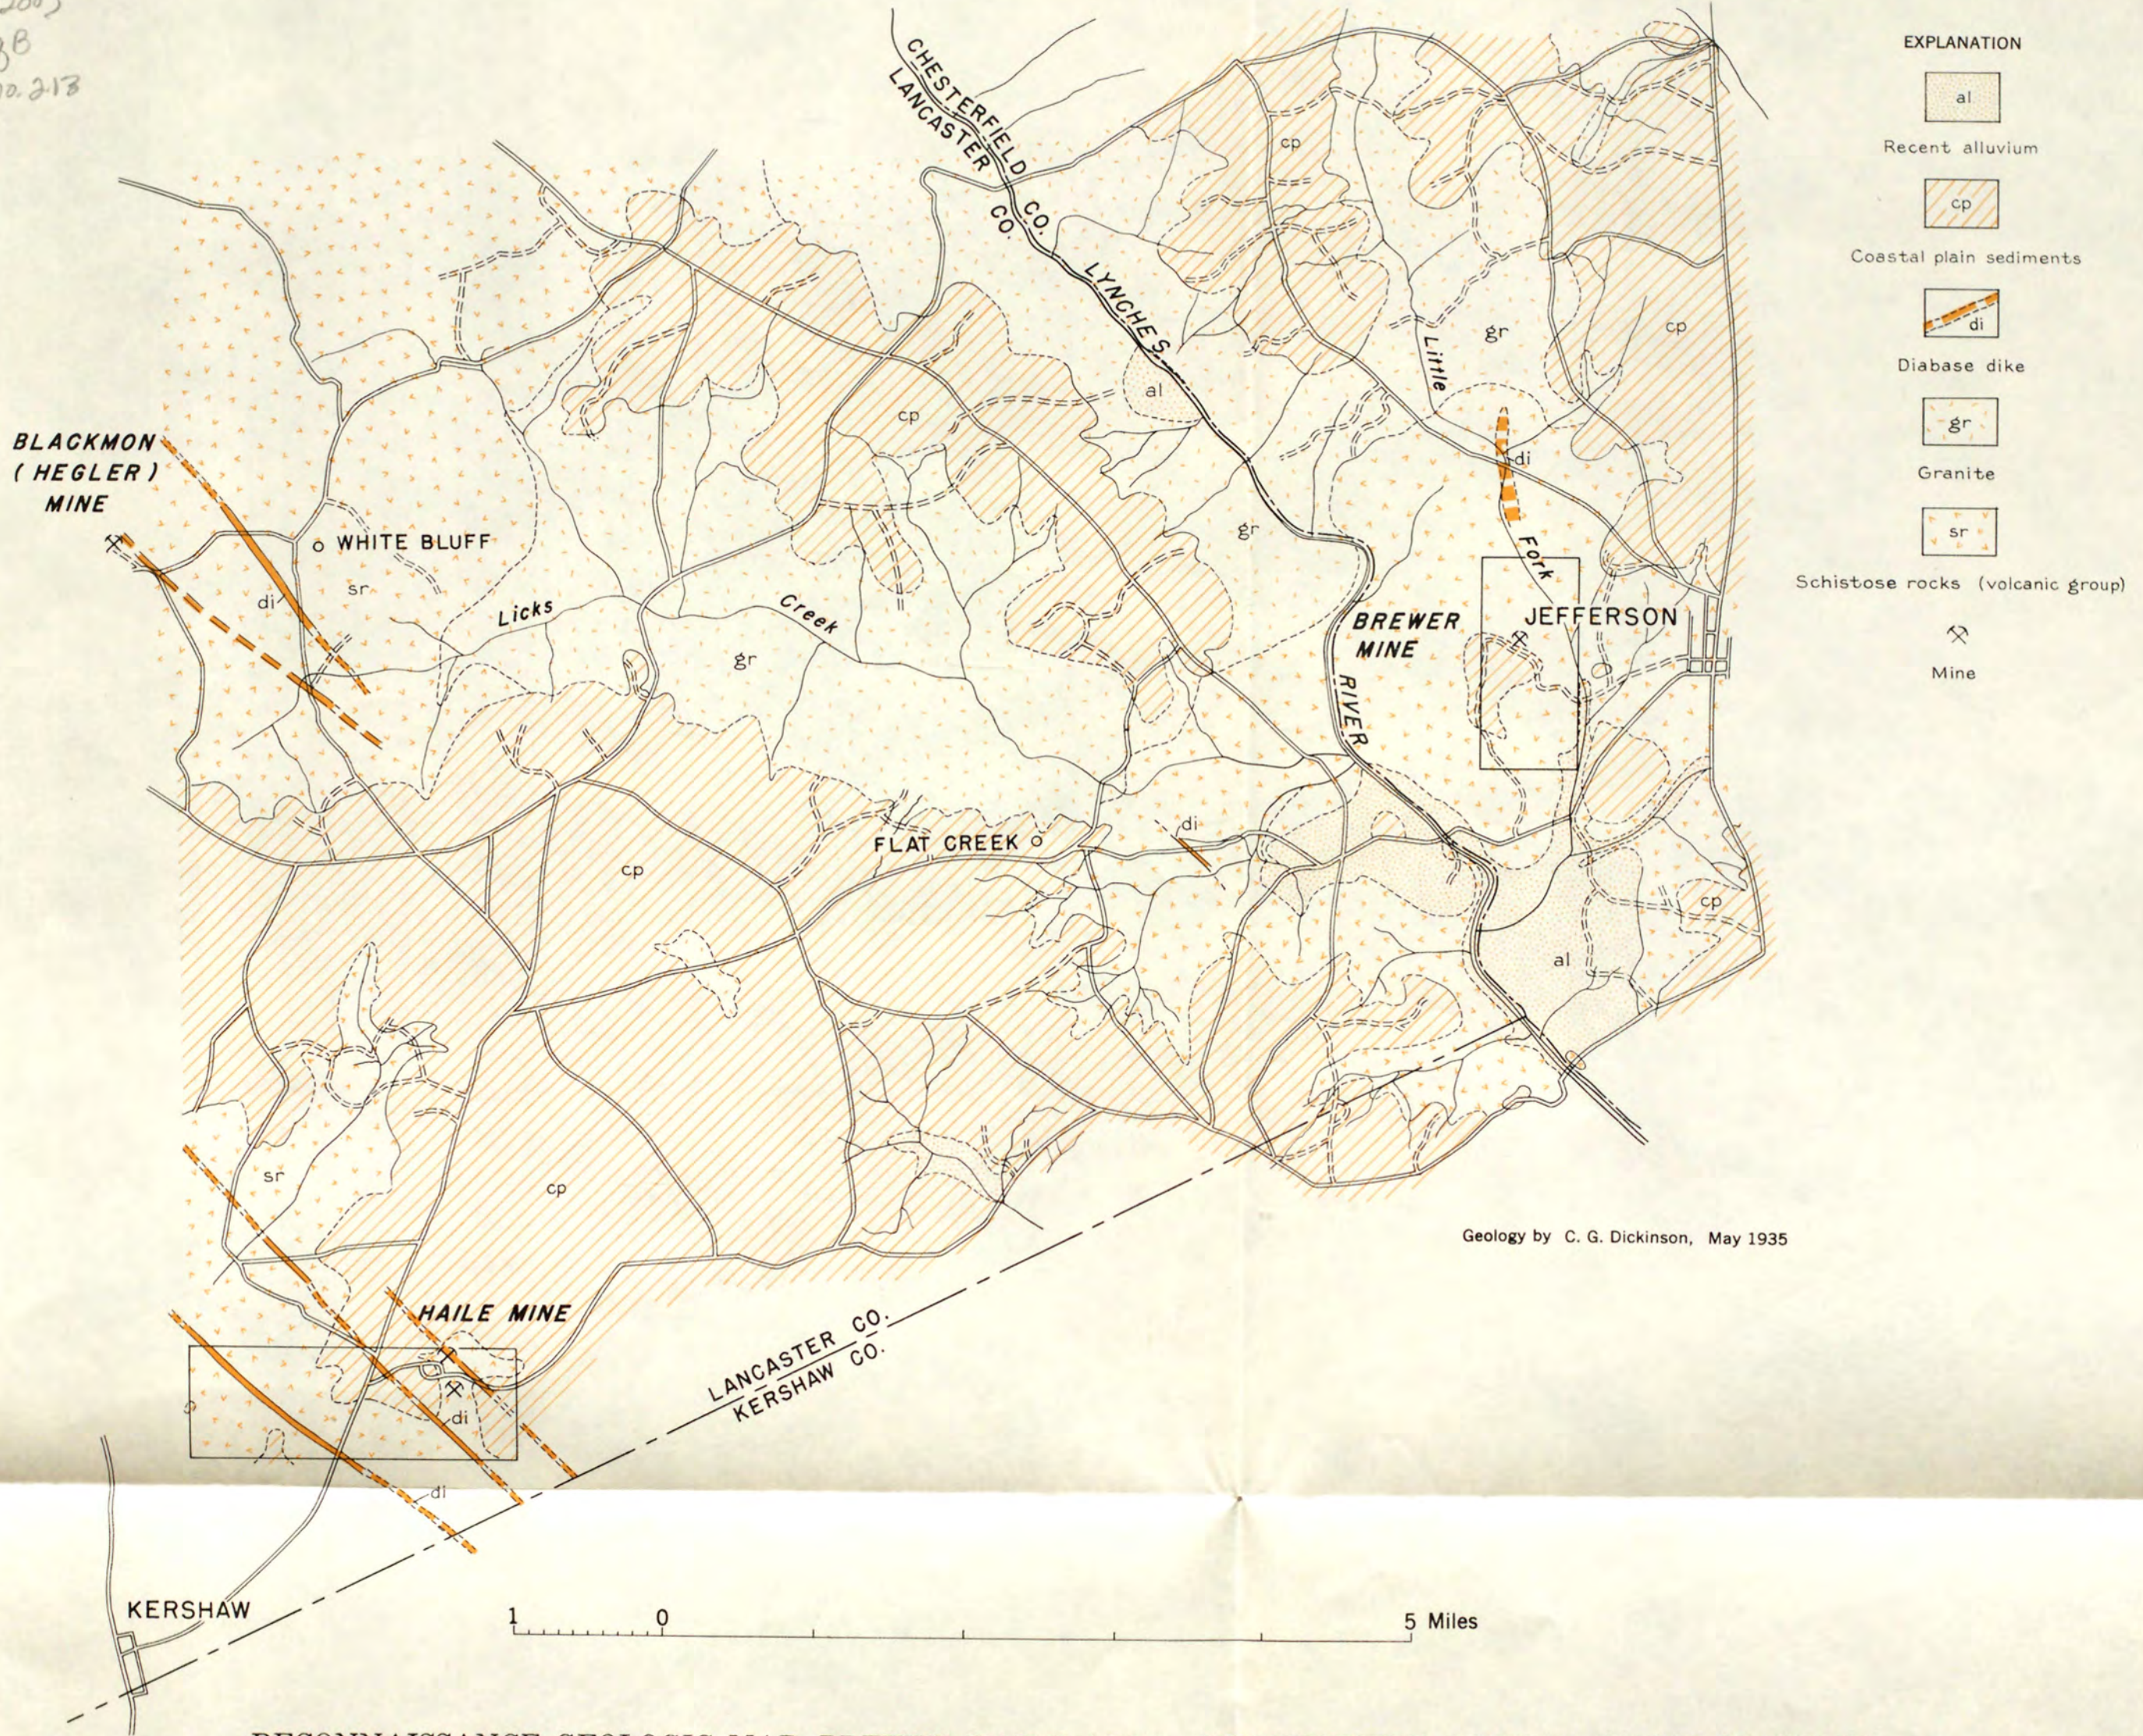

(200)
gB
no. 213

RECONNAISSANCE GEOLOGIC MAP, BREWER-HAILE AREA, CHESTERFIELD COUNTY, SOUTH CAROLINA