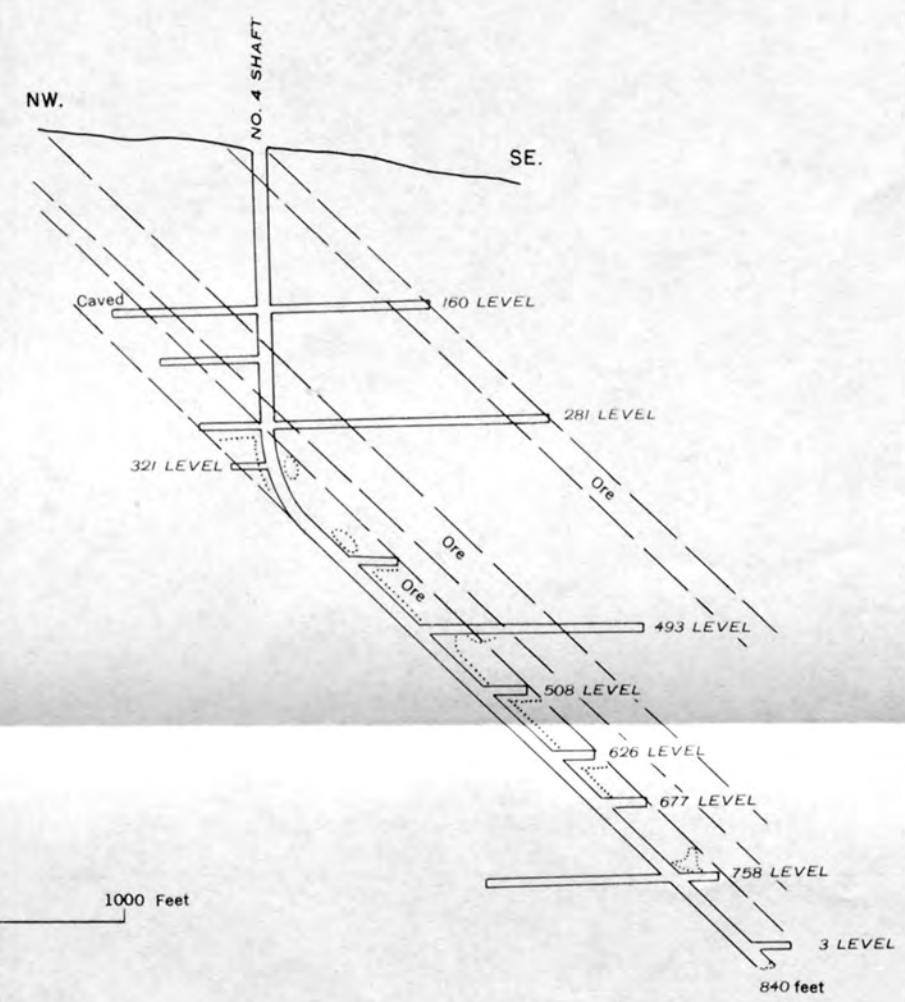

(200)
8B
no. 213

SECTION ON PLANE OF LODE THROUGH NO. 3 1/2 SHAFT

1. Big East shoot
2. Little East shoot
3. Franklin shoot
4. New West shoot

SECTION ON PLANE OF LODE FROM SHAFTS NO. 1 AND NO. 2

SECTION ON PLANE OF LODE THROUGH WORKINGS FROM NO. 3 SHAFT

SECTION ON PLANE OF LODE THROUGH NO. 4 SHAFT

After S. W. McCallie, September 1935

SECTIONS THROUGH CREIGHTON MINE, CHEROKEE COUNTY, GEORGIA