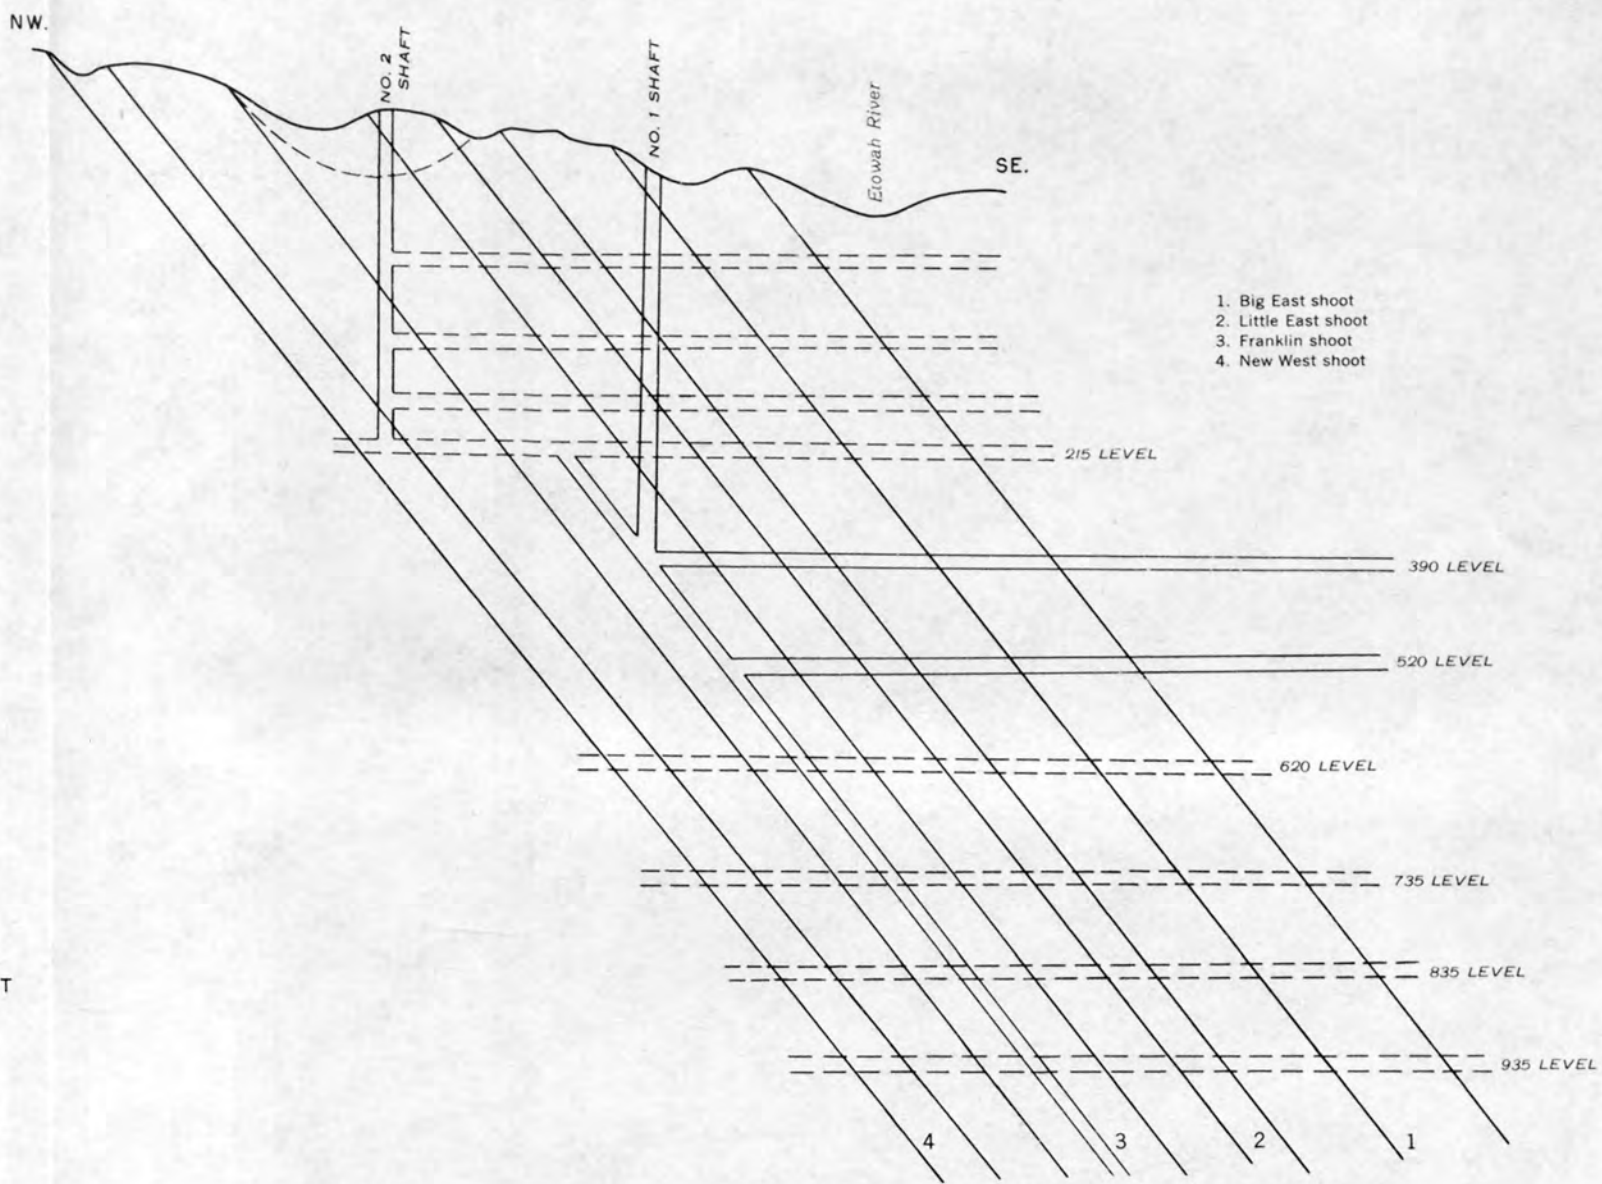

(200)
8B
no. 213

SECTION ON PLANE OF LODE THROUGH NO. 3 1/2 SHAFT

1. Big East shoot
2. Little East shoot
3. Franklin shoot
4. New West shoot

SECTION ON PLANE OF LODE FROM SHAFTS NO. 1 AND NO. 2

SECTION ON PLANE OF LODE THROUGH WORKINGS FROM NO. 3 SHAFT

SECTION ON PLANE OF LODE THROUGH NO. 4 SHAFT

After S. W. McCallie, September 1935

SECTIONS THROUGH CREIGHTON MINE, CHEROKEE COUNTY, GEORGIA