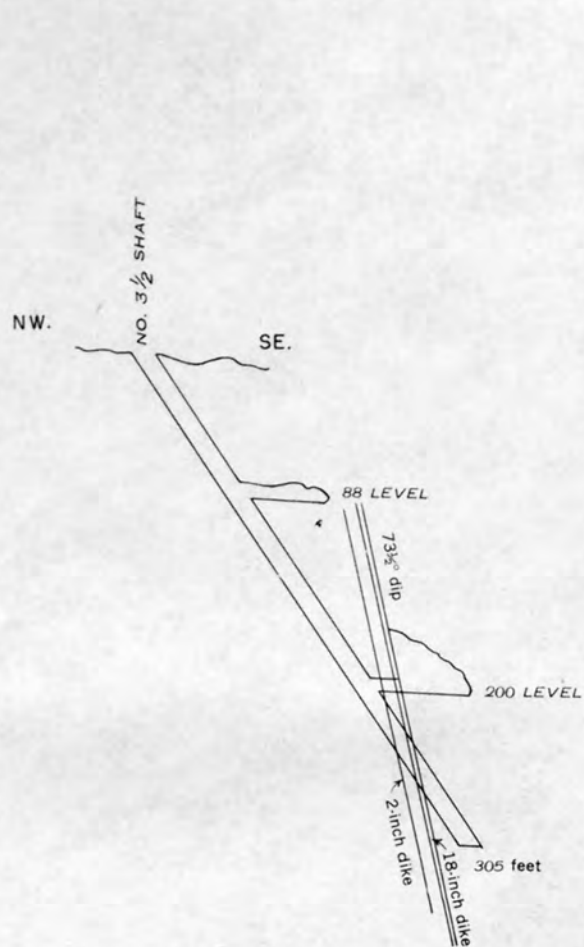

(200)
8B
no. 213

SECTION ON PLANE OF LODE THROUGH NO. 3 1/2 SHAFT

1. Big East shoot
2. Little East shoot
3. Franklin shoot
4. New West shoot

SECTION ON PLANE OF LODE FROM SHAFTS NO. 1 AND NO. 2

SECTION ON PLANE OF LODE THROUGH WORKINGS FROM NO. 3 SHAFT

SECTION ON PLANE OF LODE THROUGH NO. 4 SHAFT

After S. W. McCallie, September 1935

SECTIONS THROUGH CREIGHTON MINE, CHEROKEE COUNTY, GEORGIA