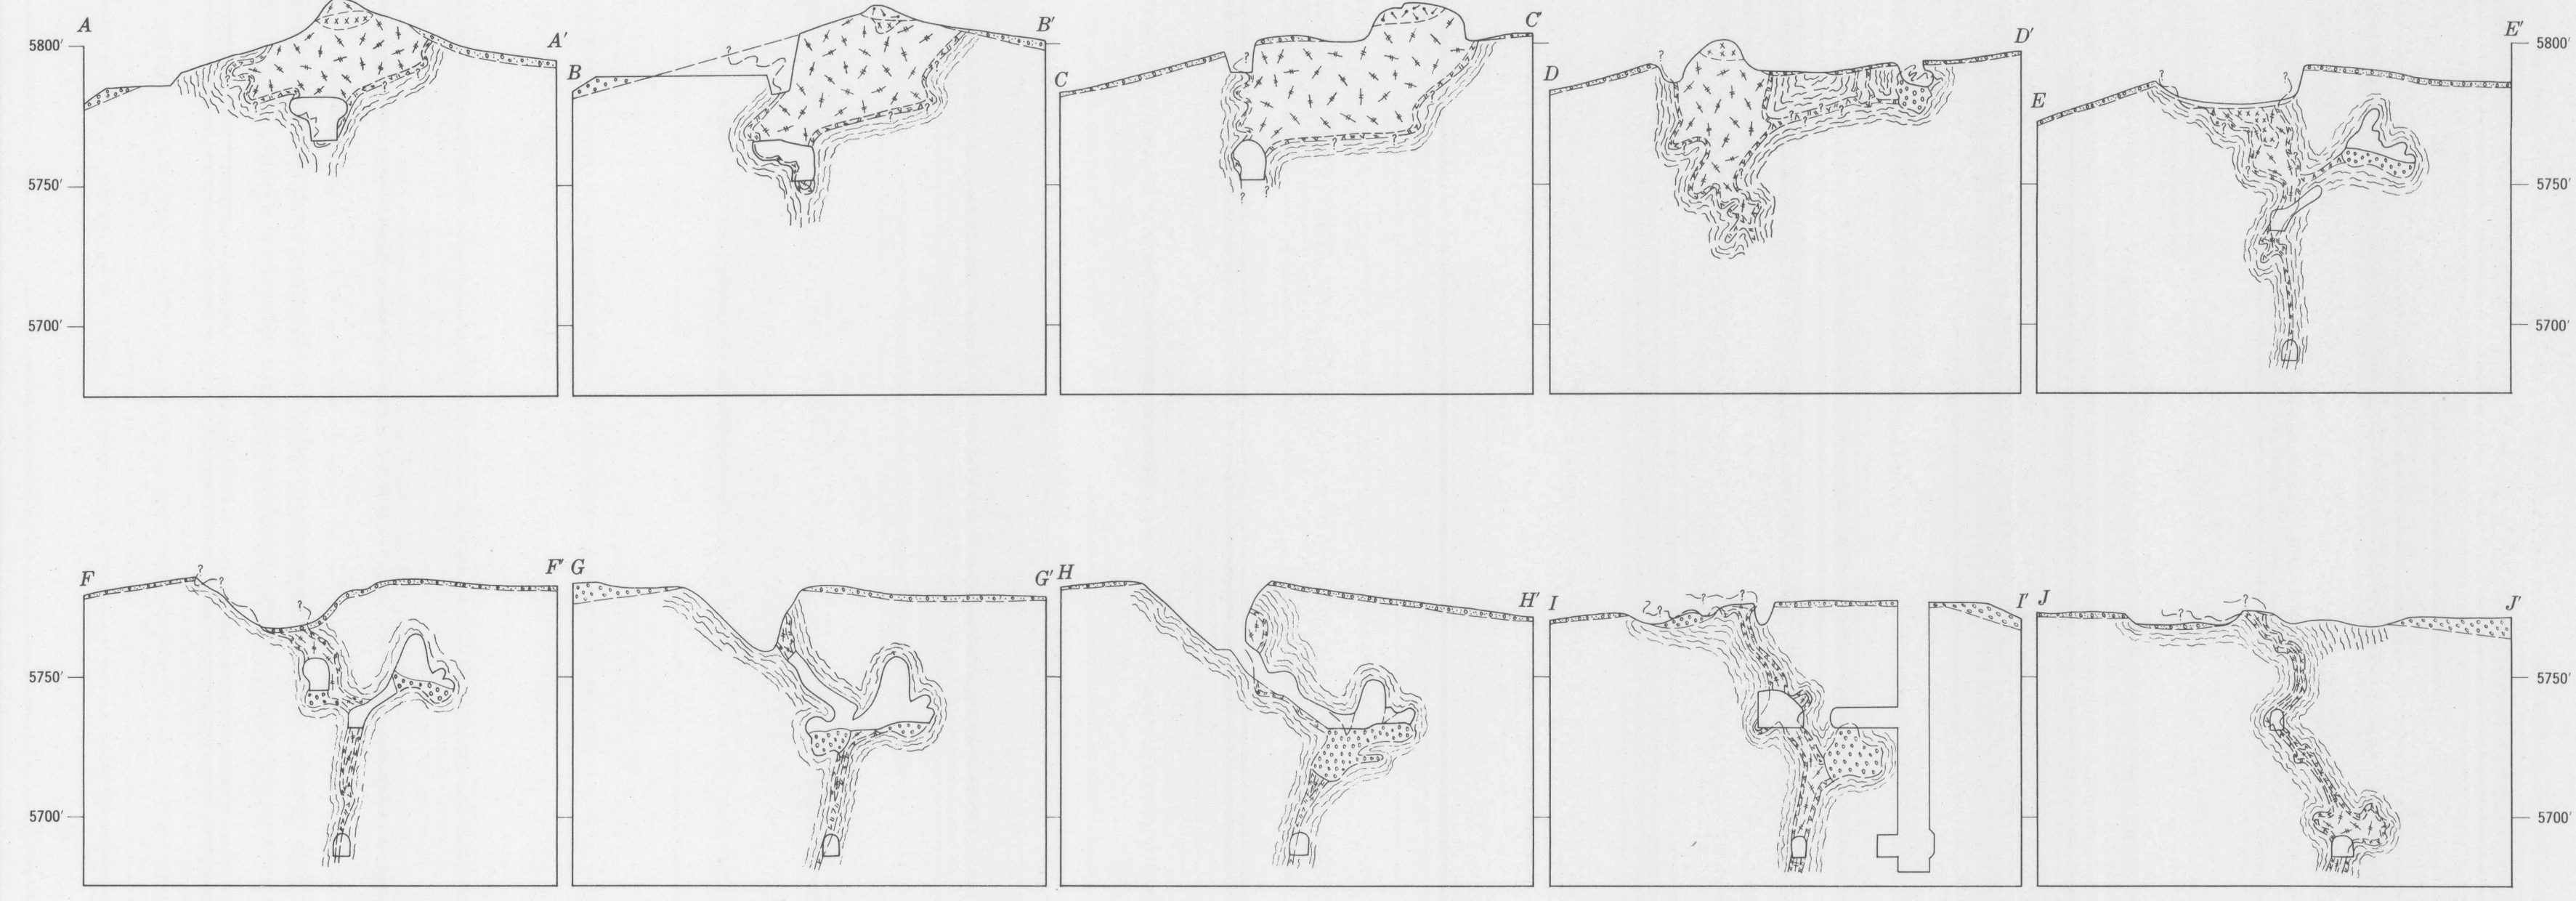

PLAN OF BALLARD MINE
5751 LEVEL

PLAN OF CROWN MINE
5732 LEVEL

PLAN OF CROWN MINE
5686 LEVEL

GEOLOGIC MAP, PLANS, AND SECTIONS, CROWN AND BALLARD MICA MINES, CUSTER COUNTY, SOUTH DAKOTA