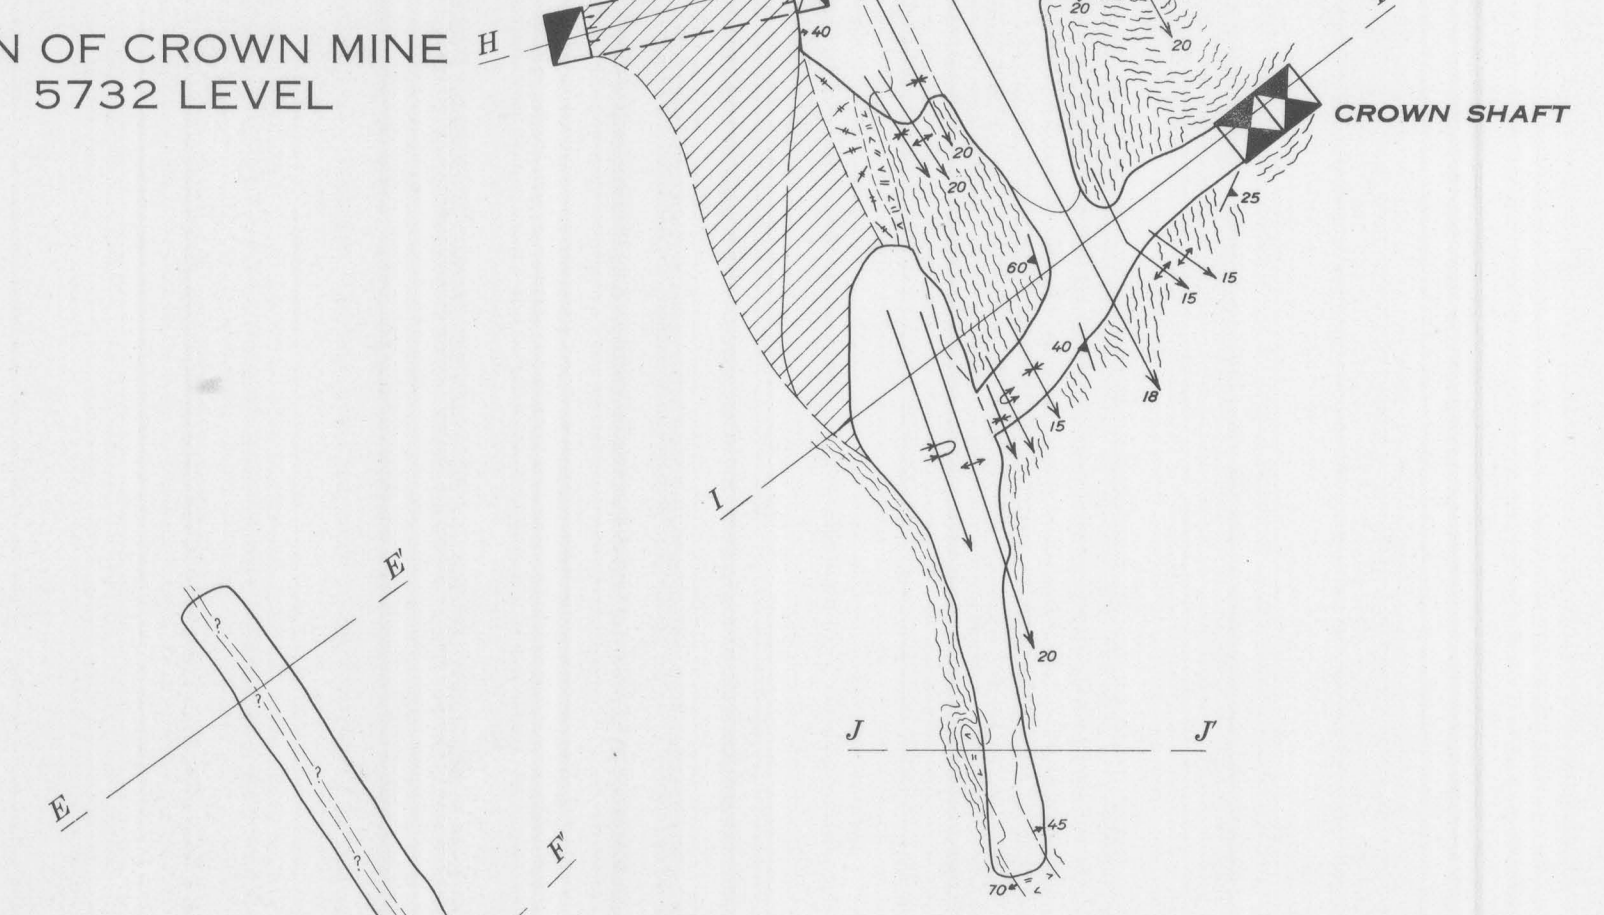

PLAN OF BALLARD MINE
5751 LEVEL

PLAN OF CROWN MINE
5732 LEVEL

PLAN OF CROWN MINE
5686 LEVEL

GEOLOGIC MAP, PLANS, AND SECTIONS, CROWN AND BALLARD MICA MINES, CUSTER COUNTY, SOUTH DAKOTA