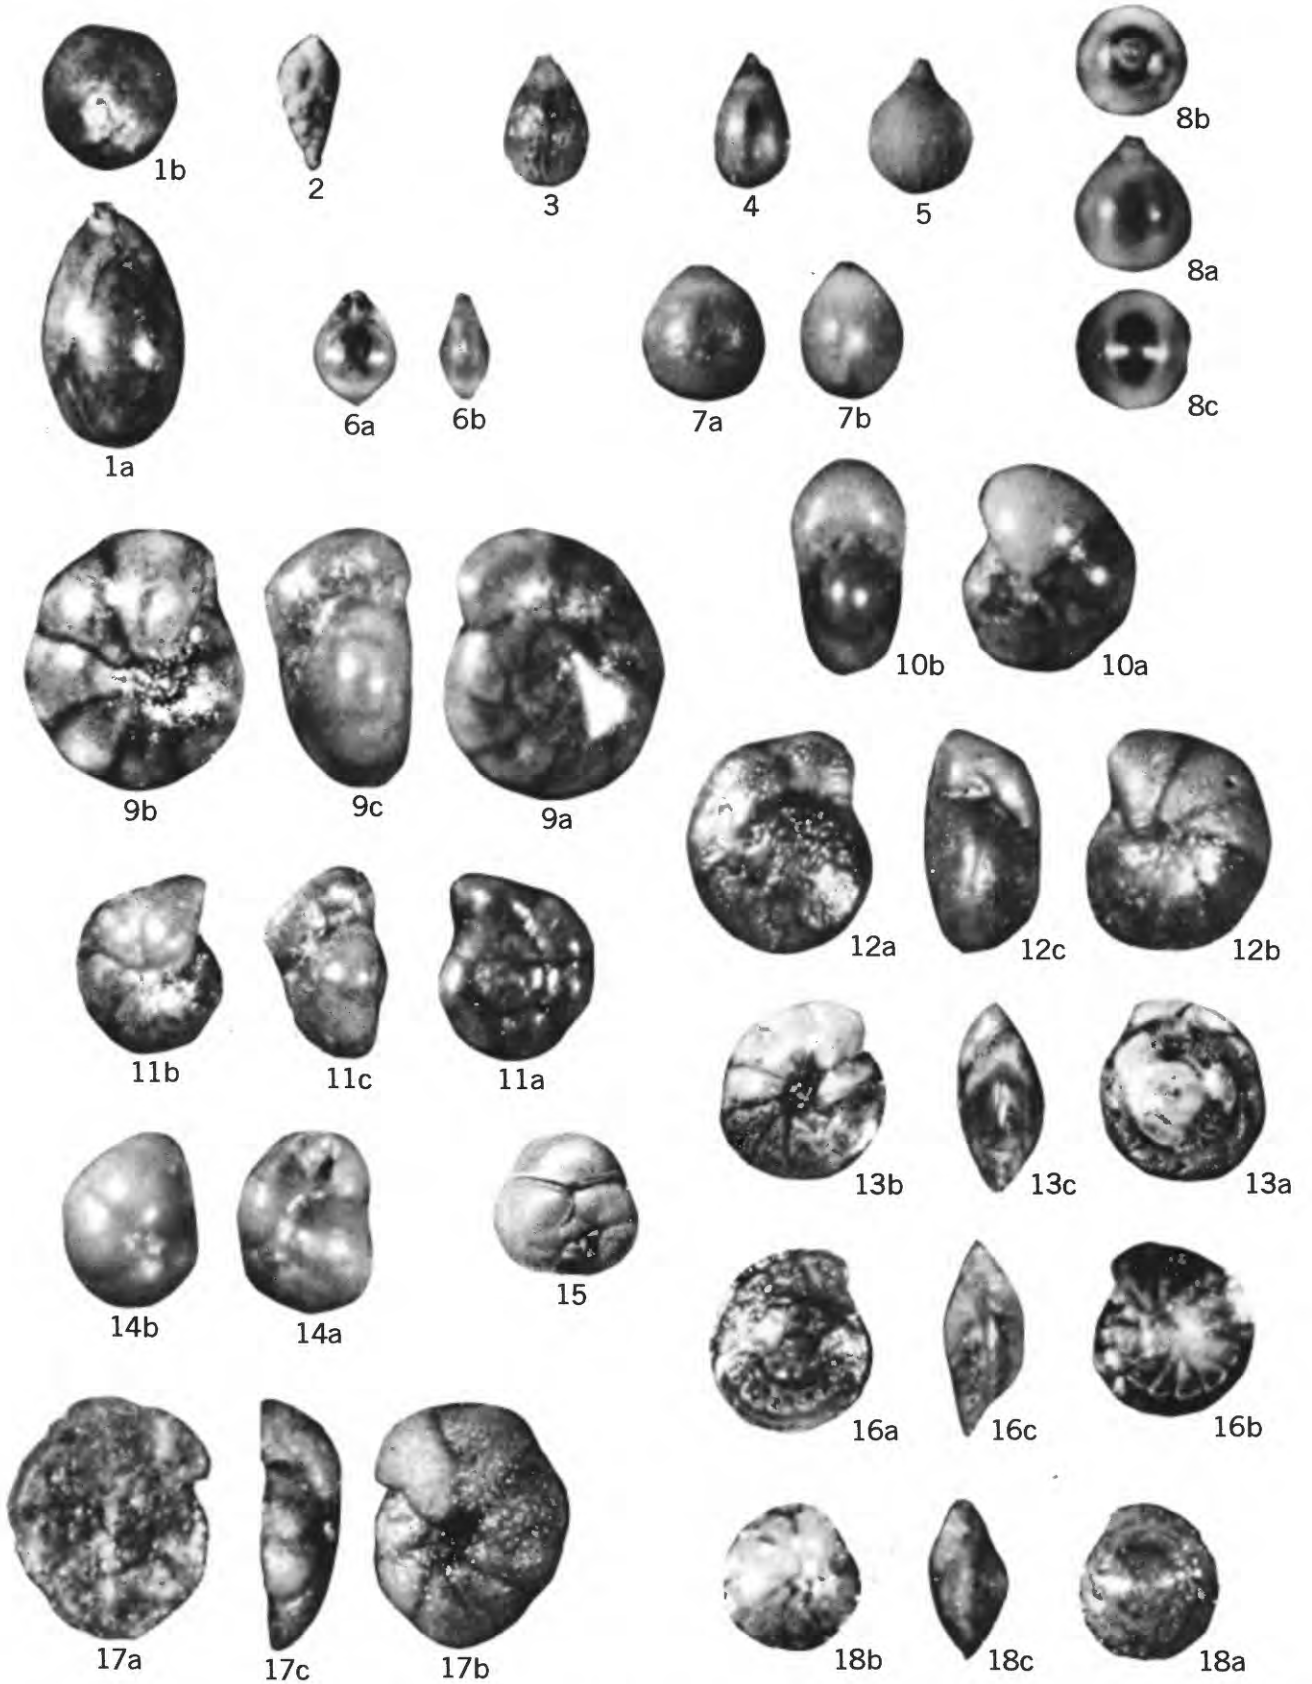

FORAMINIFERA FROM CARTER CREEK, NORTHEASTERN ALASKA

FORAMINIFERA FROM CARTER CREEK, NORTHEASTERN ALASKA