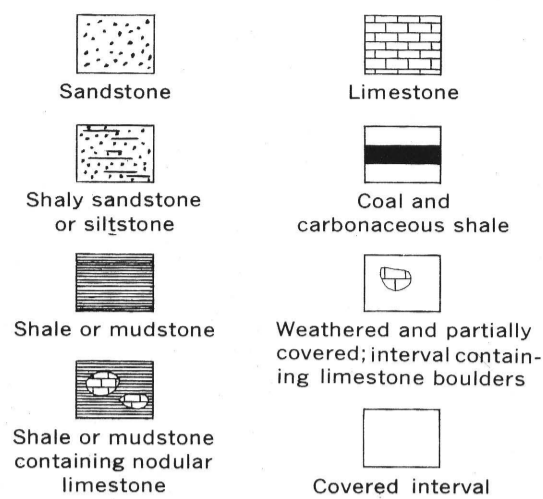

EXPLANATION

COLUMNAR SECTIONS SHOWING THE PROBABLE RELATION OF THE MEMBERS ABOVE THE WASHINGTON COAL BED IN BELMONT COUNTY, OHIO, TO THE MEMBERS ABOVE THE WASHINGTON COAL BED IN WEST VIRGINIA AND PENNSYLVANIA