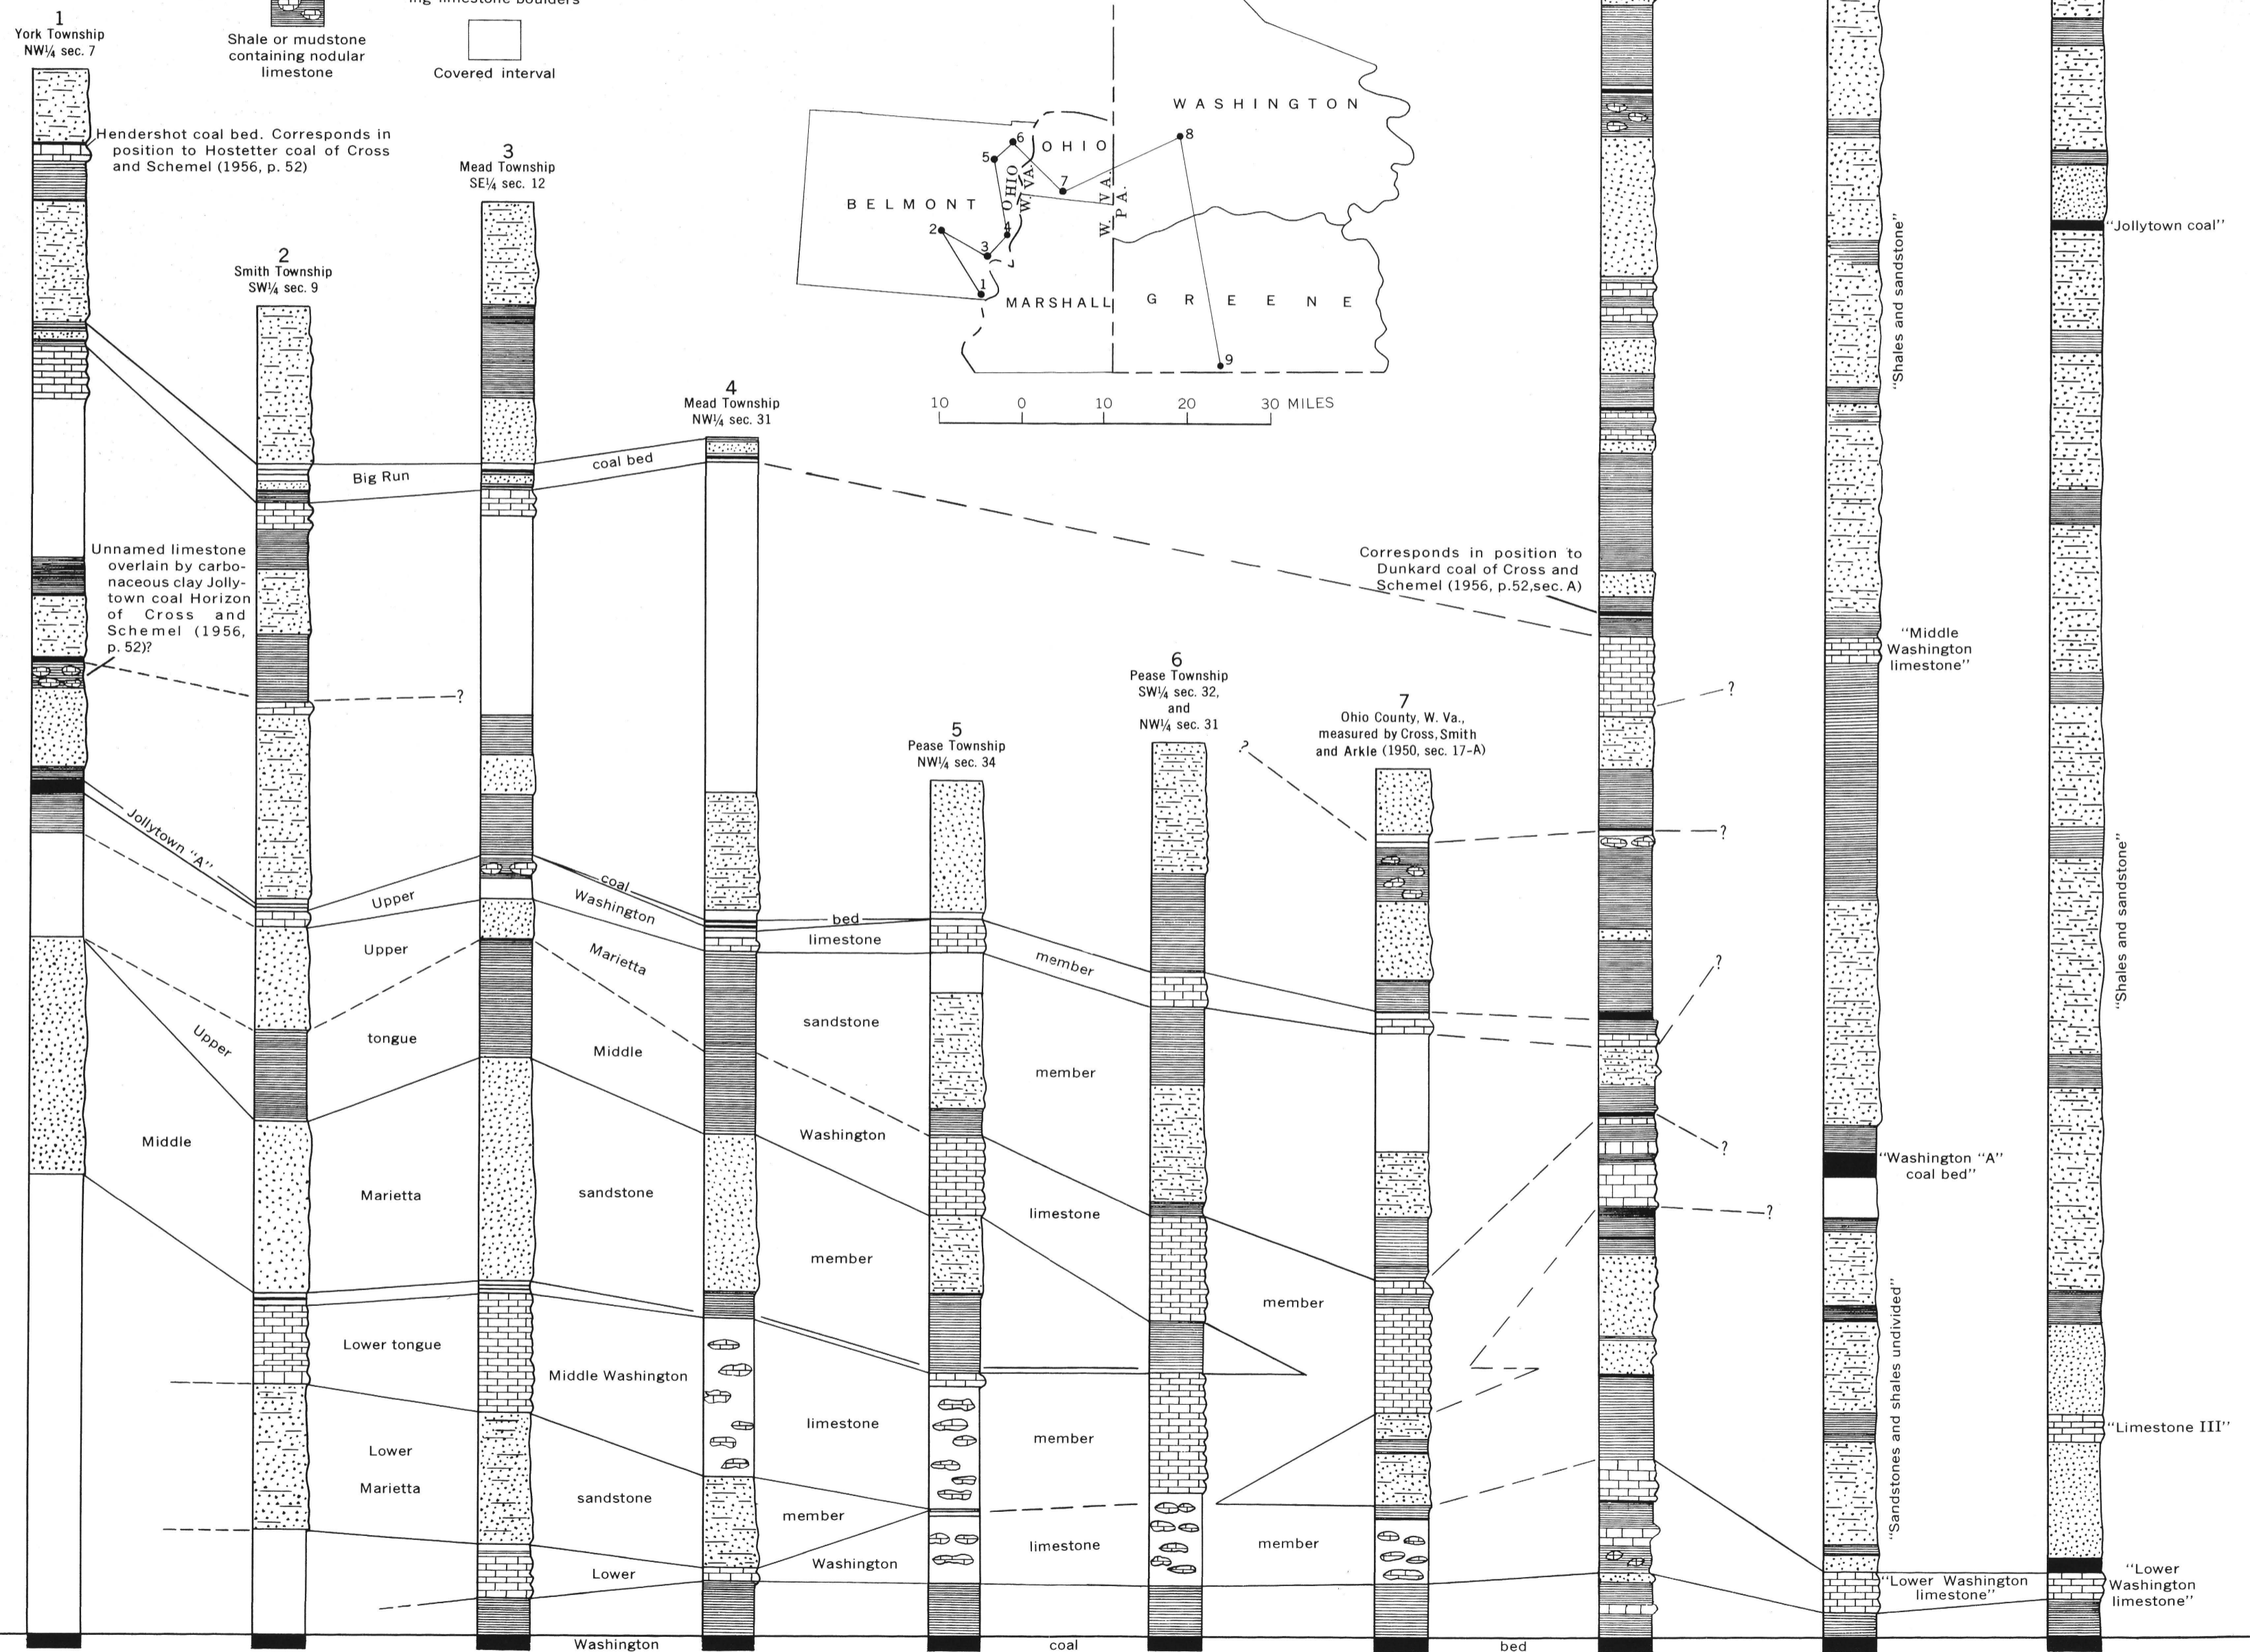

EXPLANATION

COLUMNAR SECTIONS SHOWING THE PROBABLE RELATION OF THE MEMBERS ABOVE THE WASHINGTON COAL BED IN BELMONT COUNTY, OHIO, TO THE MEMBERS ABOVE THE WASHINGTON COAL BED IN WEST VIRGINIA AND PENNSYLVANIA