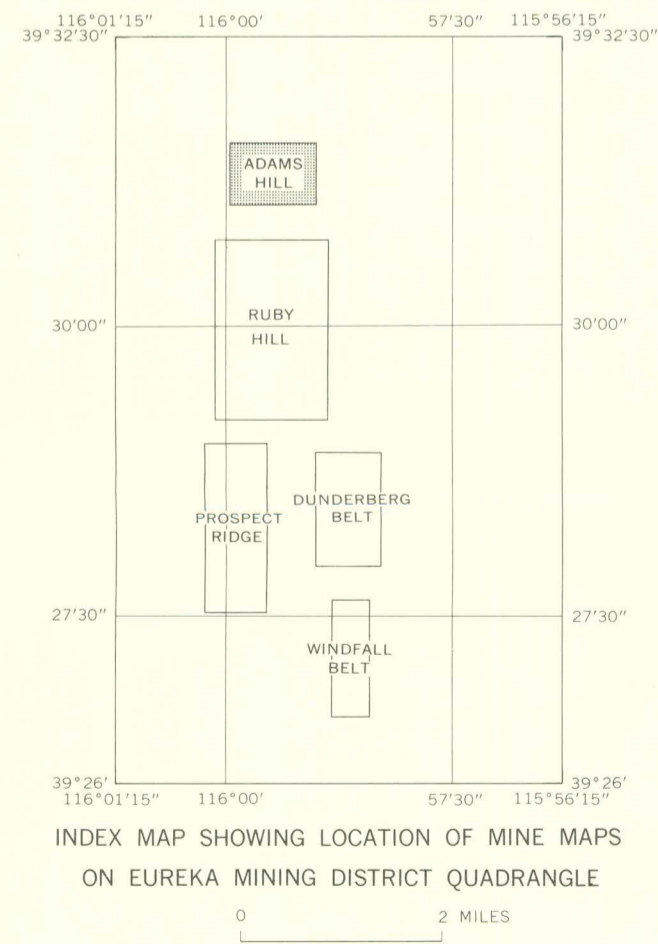

SILVER WEST MINE WORKINGS AND LOWER LEVELS FROM BULLWHACKER SHAFT

EXPLANATION

- Shaft
- Winze
- ⊗ Raise
- Drift filled

INDEX MAP SHOWING LOCATION OF MINE MAPS
ON EUREKA MINING DISTRICT QUADRANGLE

Grid used by Holly Consolidated Mines Co.

MINE WORKINGS IN THE ADAMS HILL AREA FOR WHICH MAPS ARE AVAILABLE, EUREKA MINING DISTRICT, NEVADA