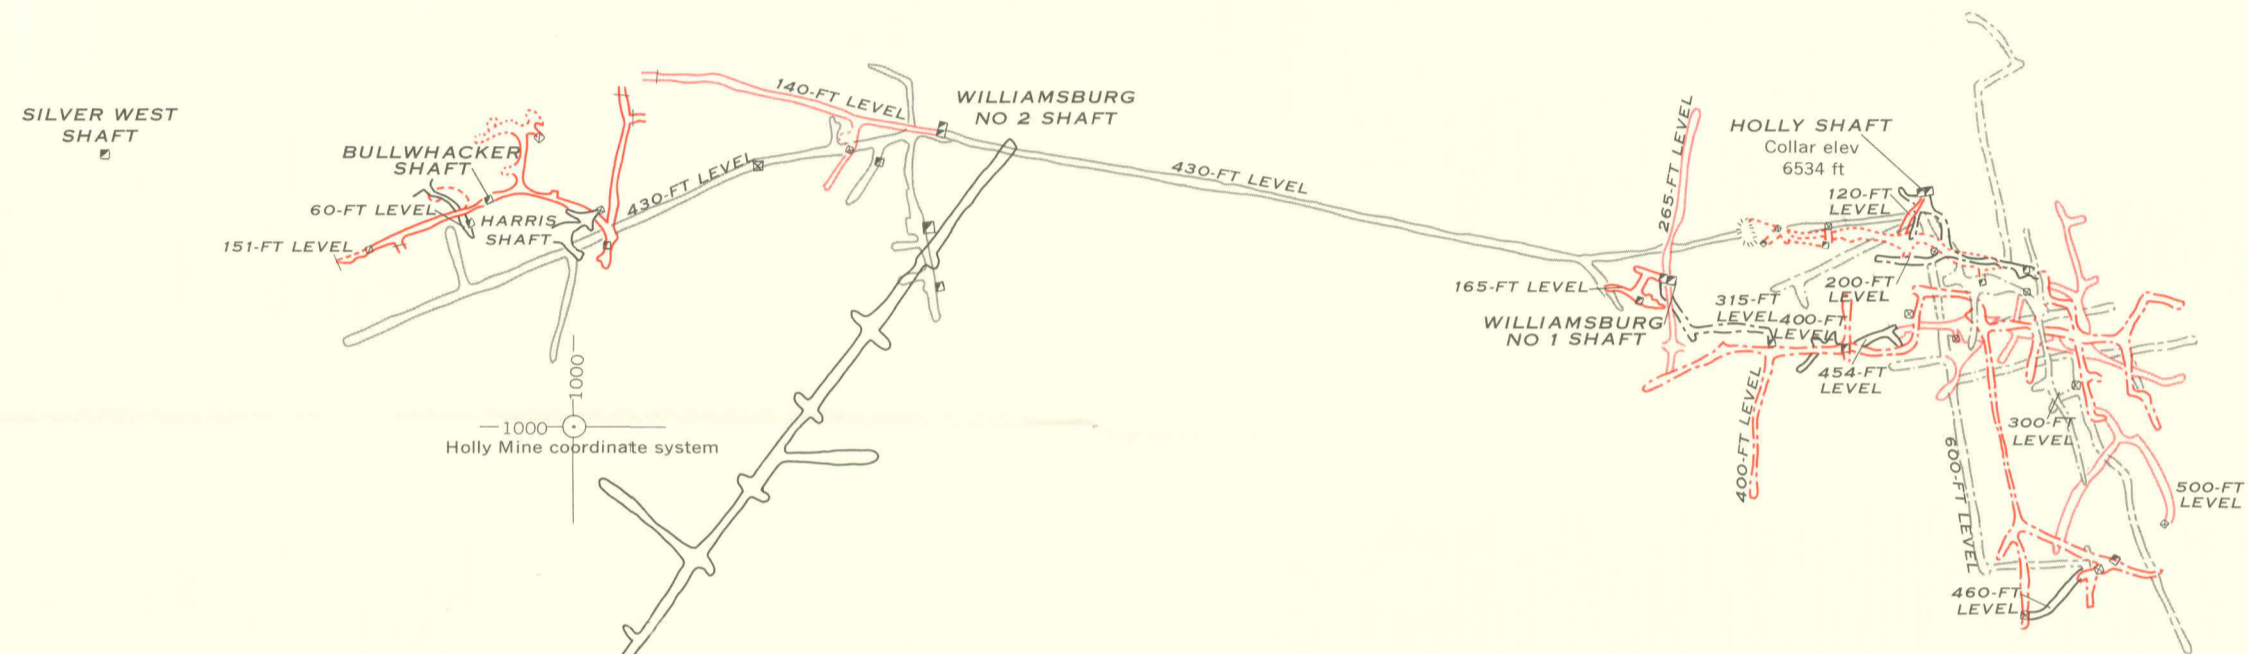

SILVER WEST MINE WORKINGS AND LOWER LEVELS FROM BULLWHACKER SHAFT

EXPLANATION

- Shaft
- Winze
- ⊗ Raise
- Drift filled

INDEX MAP SHOWING LOCATION OF MINE MAPS
ON EUREKA MINING DISTRICT QUADRANGLE

Grid used by Holly Consolidated Mines Co.

MINE WORKINGS IN THE ADAMS HILL AREA FOR WHICH MAPS ARE AVAILABLE, EUREKA MINING DISTRICT, NEVADA