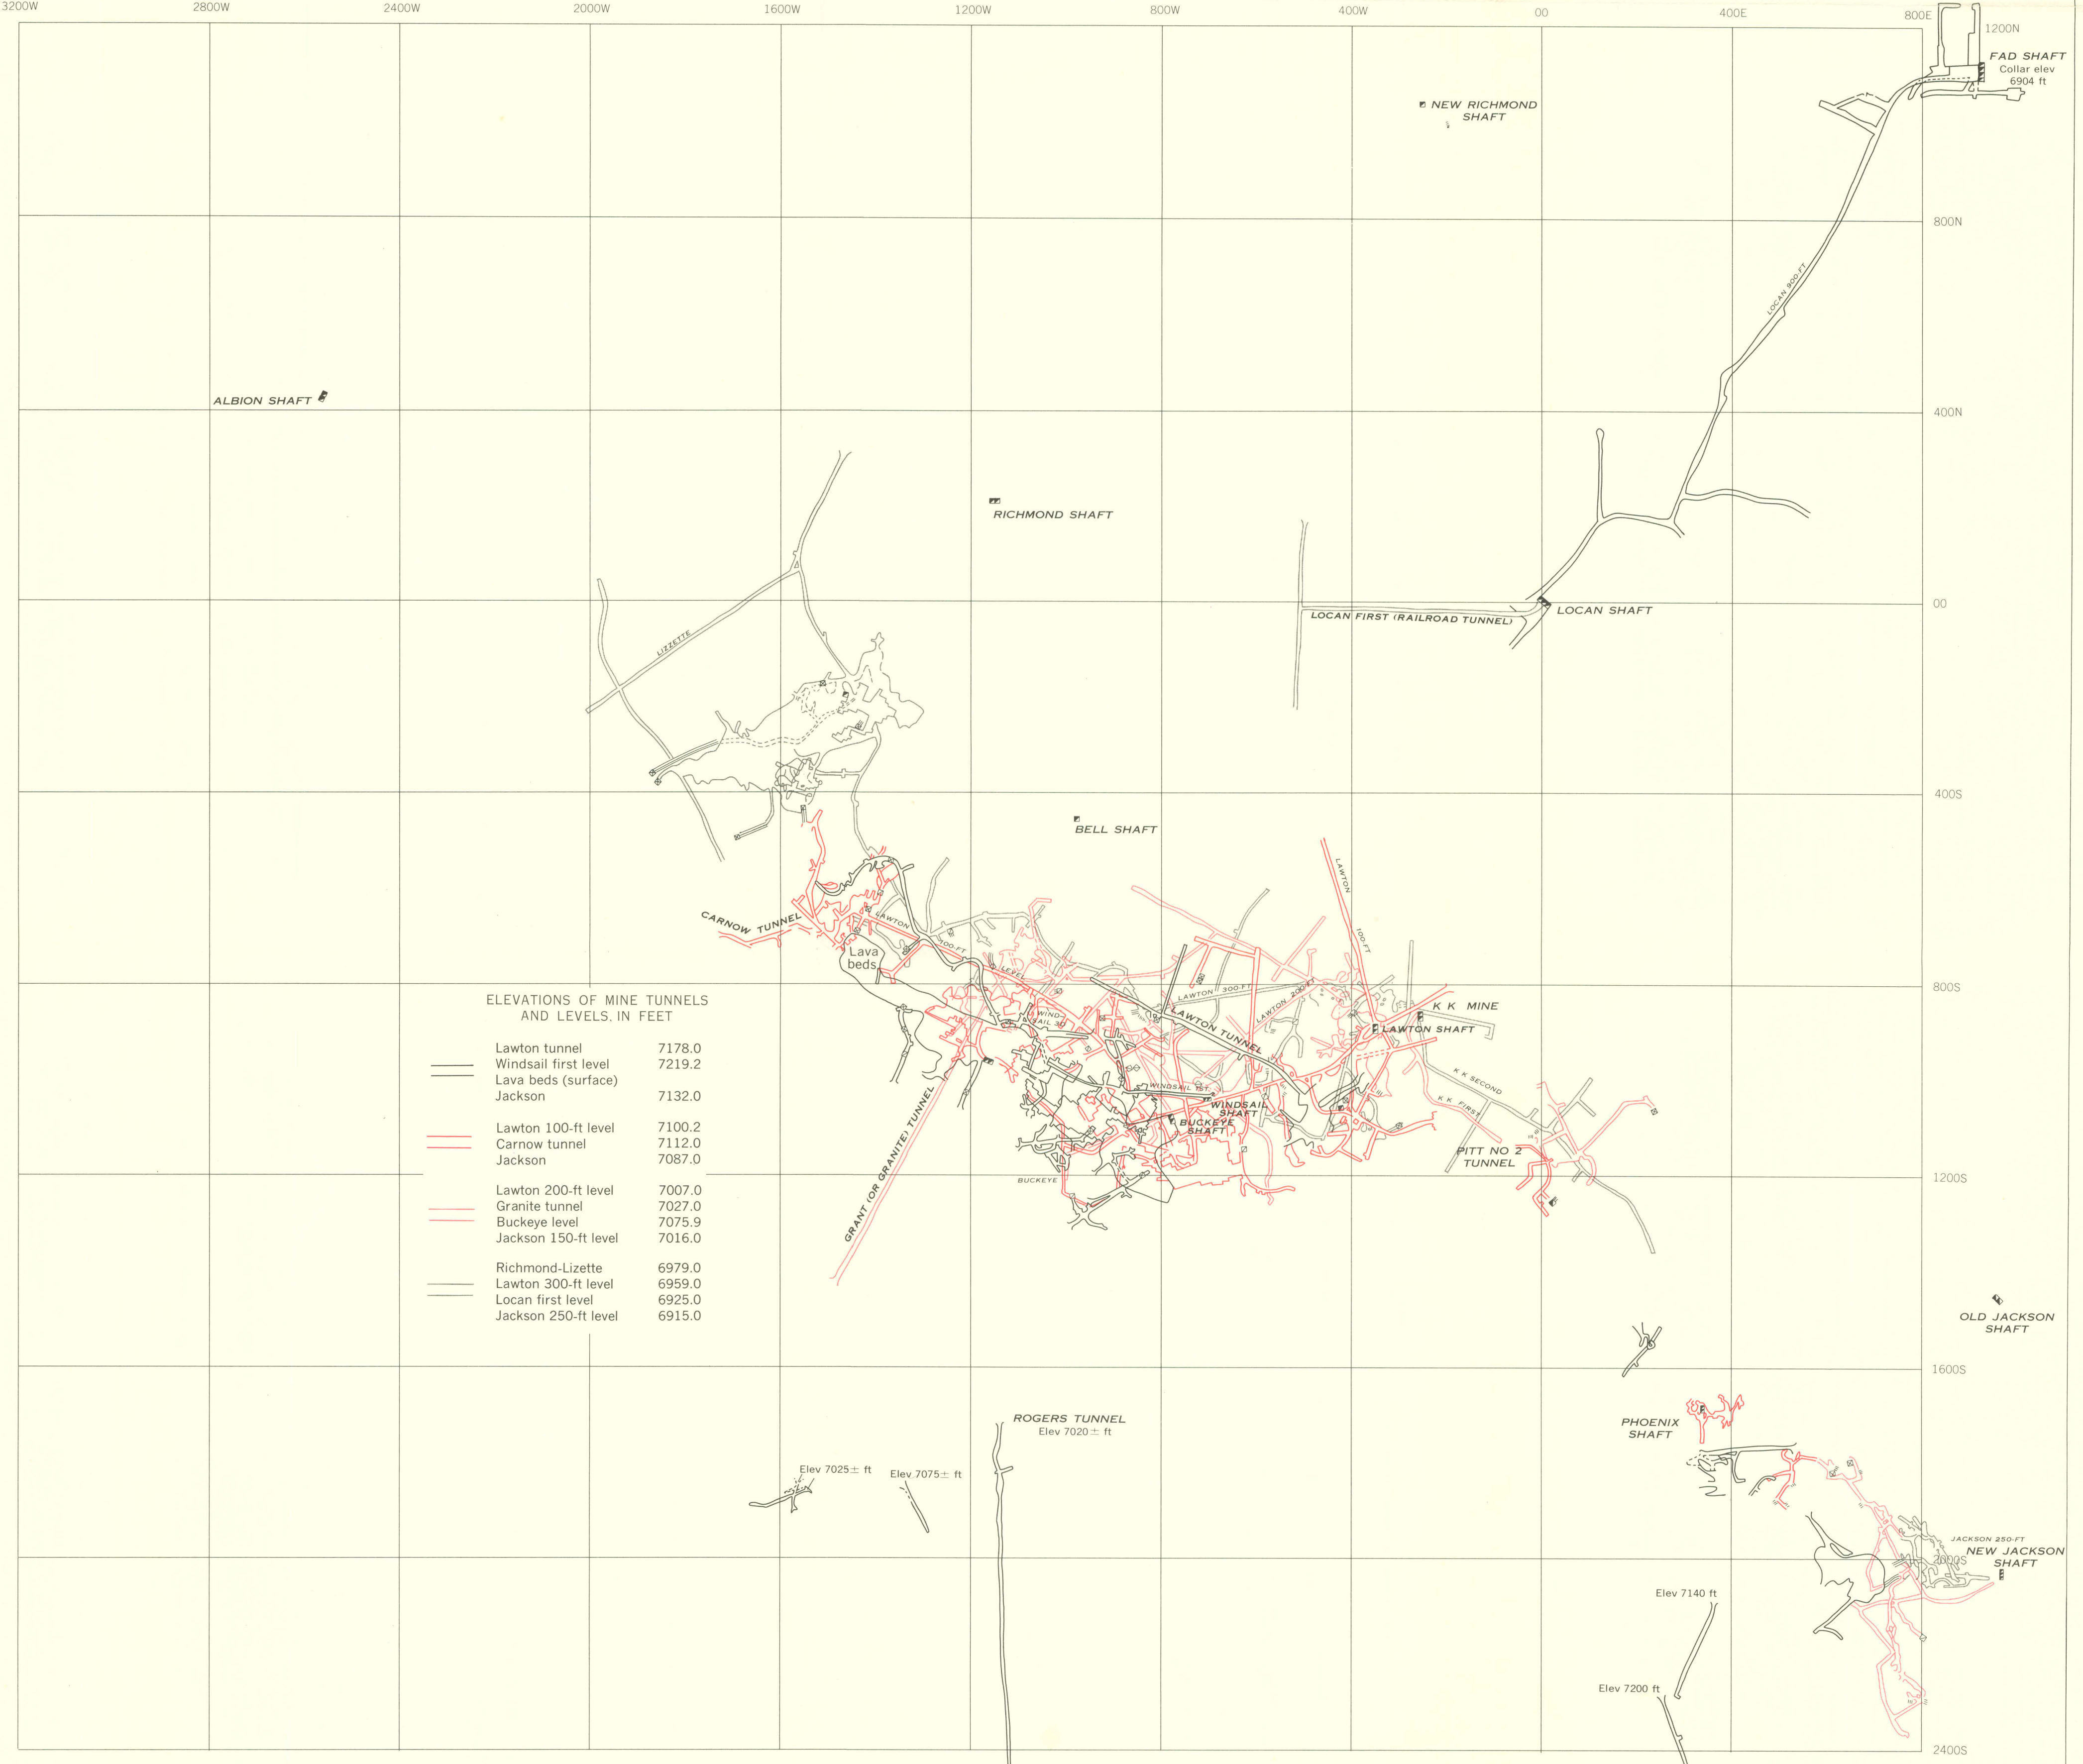

EXPLANATION

- Shaft
- Raise
- Winze
- Incline

MINE WORKINGS IN THE RUBY HILL AREA FOR WHICH MAPS ARE AVAILABLE, EUREKA MINING DISTRICT, NEVADA