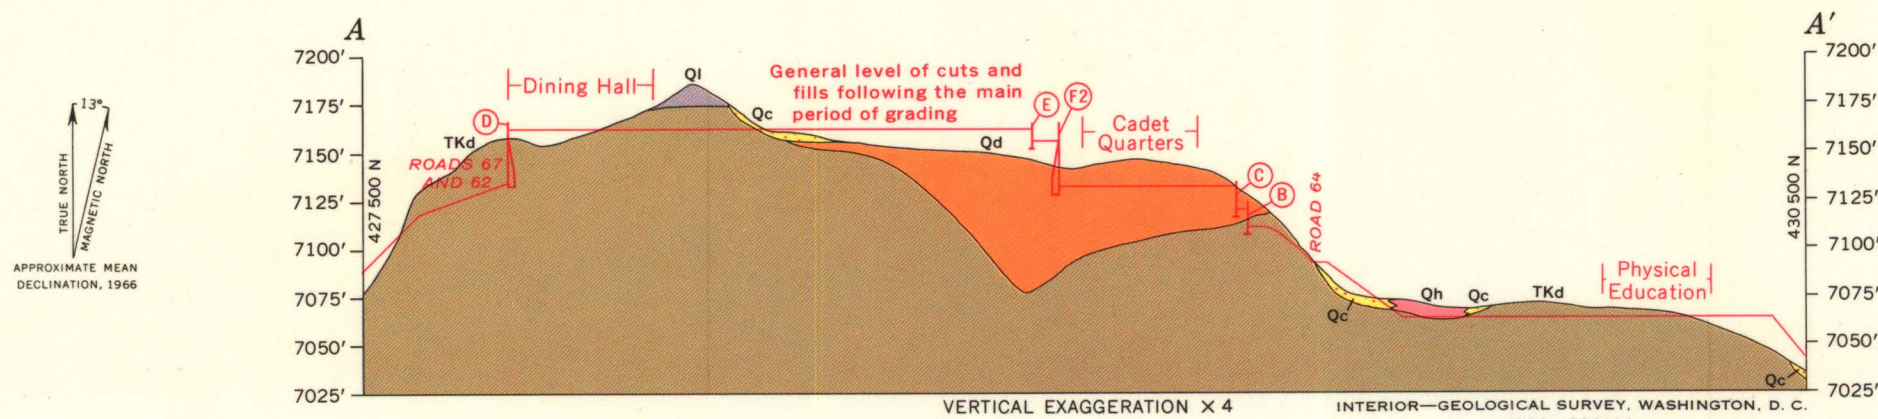

Base and geology enlarged from 1:12,000 geologic map (this report)

SECTION ALONG COORDINATE 2174300 E

**GEOLOGY, TOPOGRAPHY, AND CONSTRUCTION IN THE ACADEMIC AREA
UNITED STATES AIR FORCE ACADEMY SITE, COLORADO**