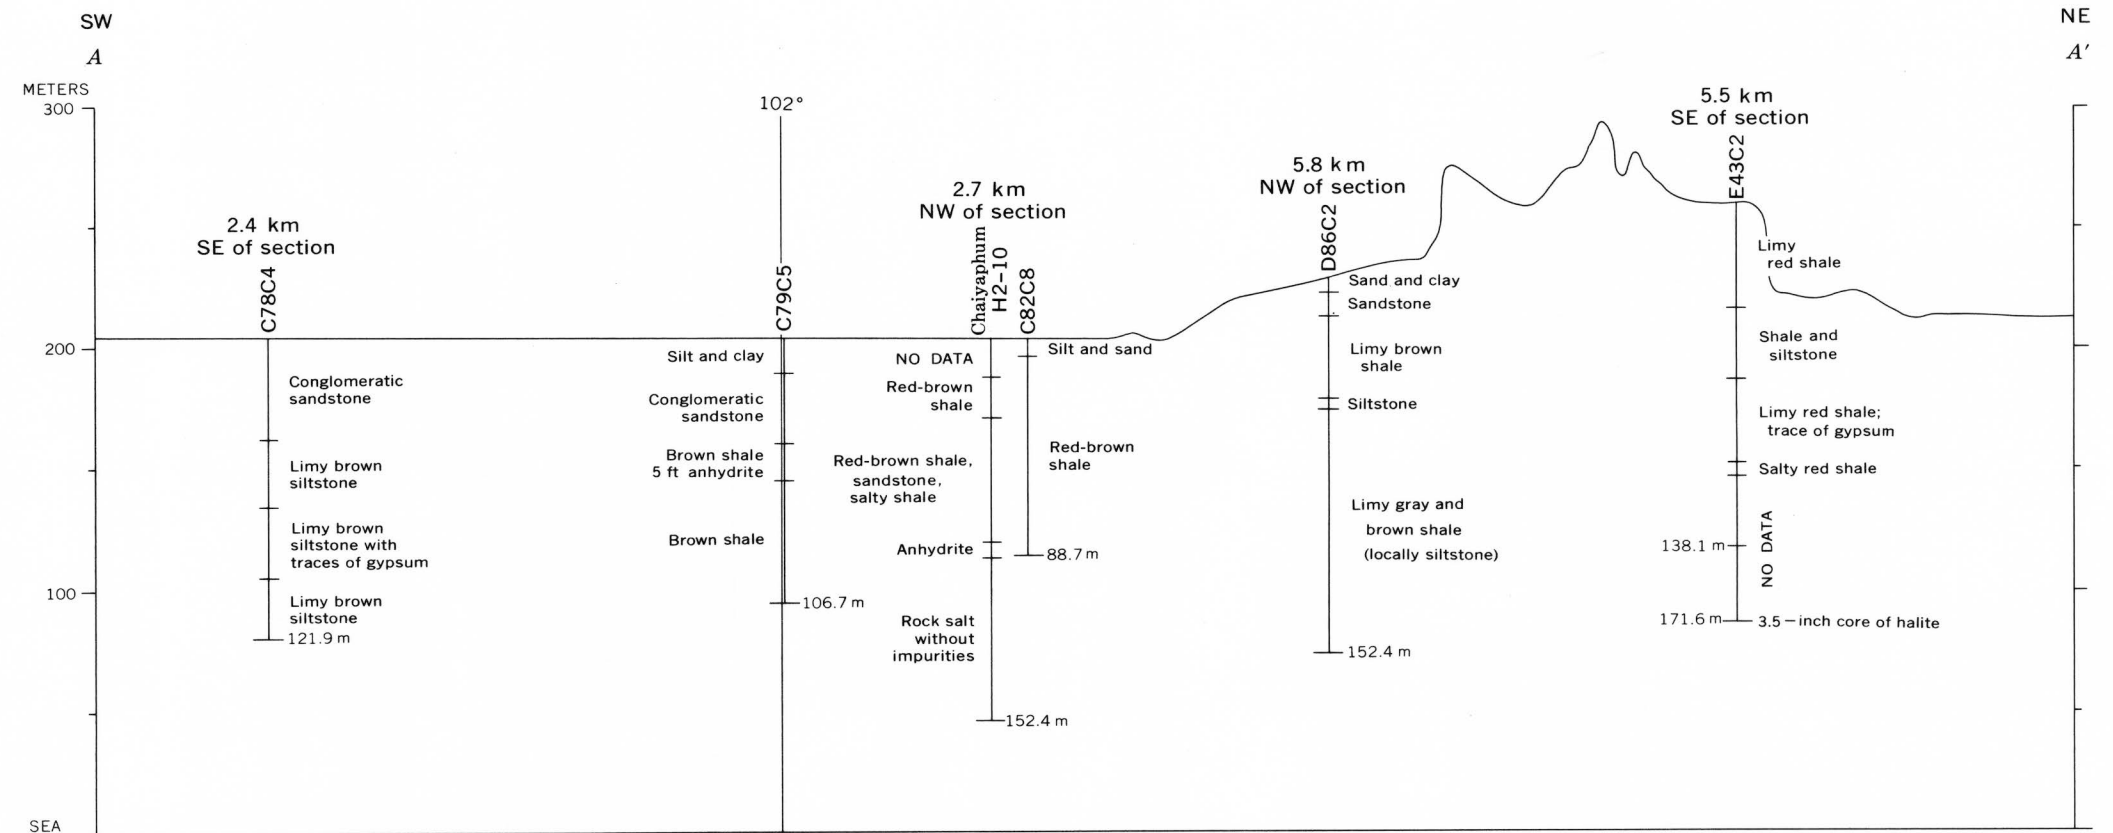

A. INDEX MAP SHOWING LOCATION OF SECTION A-A'  
CHAIYAPHUM ROCK SALT DEPOSIT

B. SECTION ALONG LINE A-A' SHOWING DATA FROM WATER-WELL LOGS

C. DRILL HOLE LOCATION MAP, SHOWING LINE B-B'-C

Compiled by Thawat Japakasetr

D. VERTICAL SECTION ALONG LINE B-B'-C

MAP AND SECTIONS OF THE CHAIYAPHUM ROCK SALT DEPOSIT  
NORTHEAST THAILAND