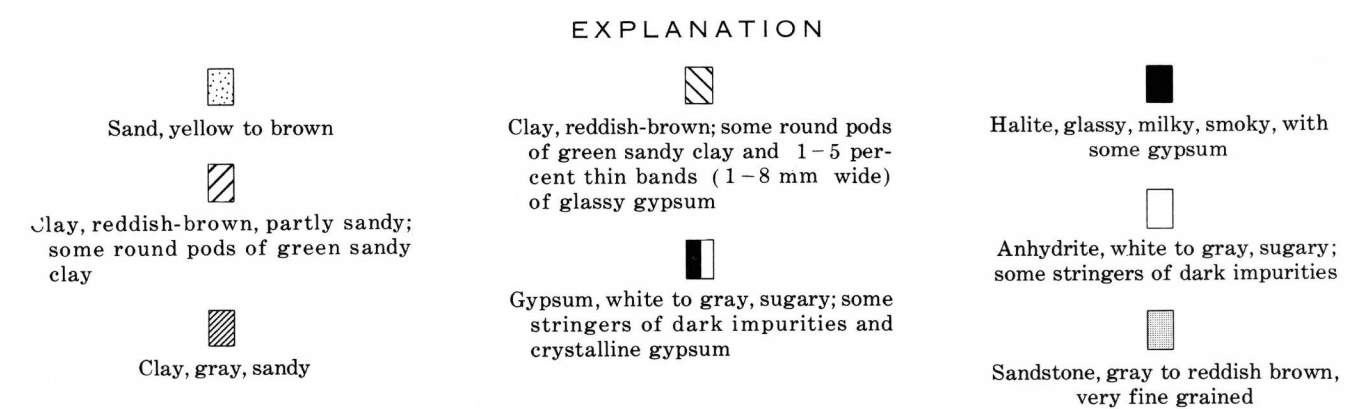

A. INDEX MAP SHOWING LOCATION OF SECTION A-A'  
CHAIYAPHUM ROCK SALT DEPOSIT

B. SECTION ALONG LINE A-A' SHOWING DATA FROM WATER-WELL LOGS

C. DRILL HOLE LOCATION MAP, SHOWING LINE B-B'-C

Compiled by Thawat Japakasetr