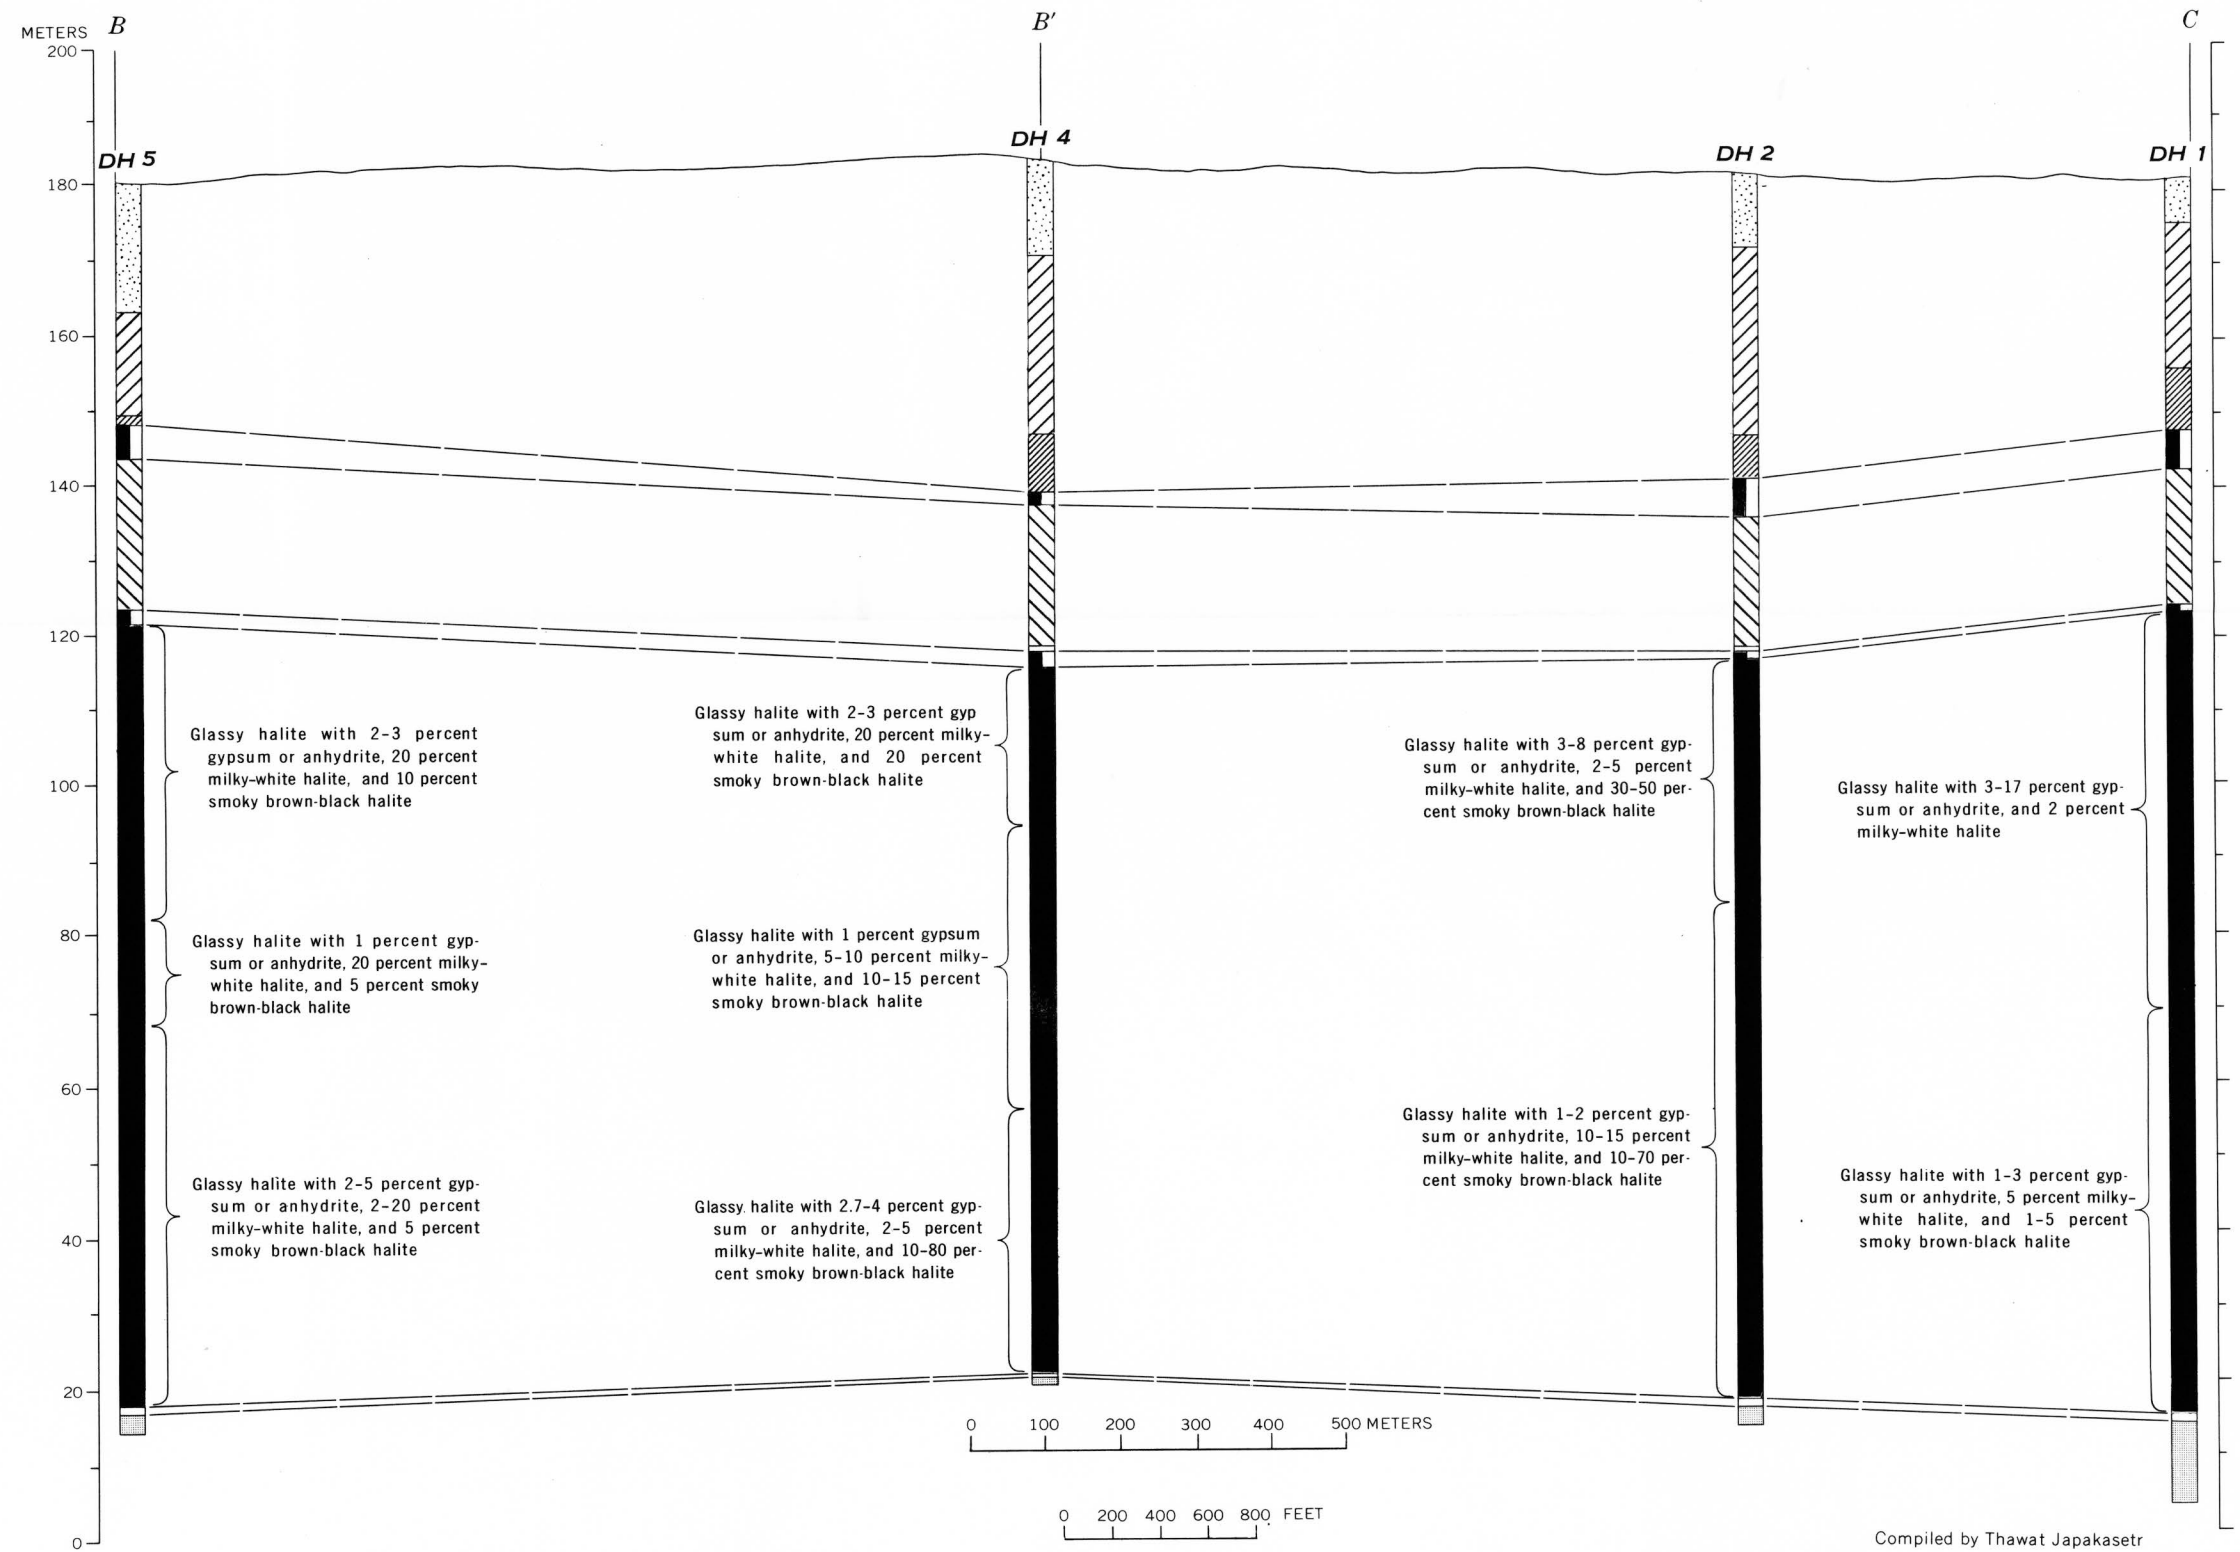

A. INDEX MAP SHOWING LOCATION OF SECTION A-A'  
CHAIYAPHUM ROCK SALT DEPOSIT

B. SECTION ALONG LINE A-A' SHOWING DATA FROM WATER-WELL LOGS

C. DRILL HOLE LOCATION MAP, SHOWING LINE B-B'-C

Compiled by Thawat Japakasetr

D. VERTICAL SECTION ALONG LINE B-B'-C

MAP AND SECTIONS OF THE CHAIYAPHUM ROCK SALT DEPOSIT  
NORTHEAST THAILAND