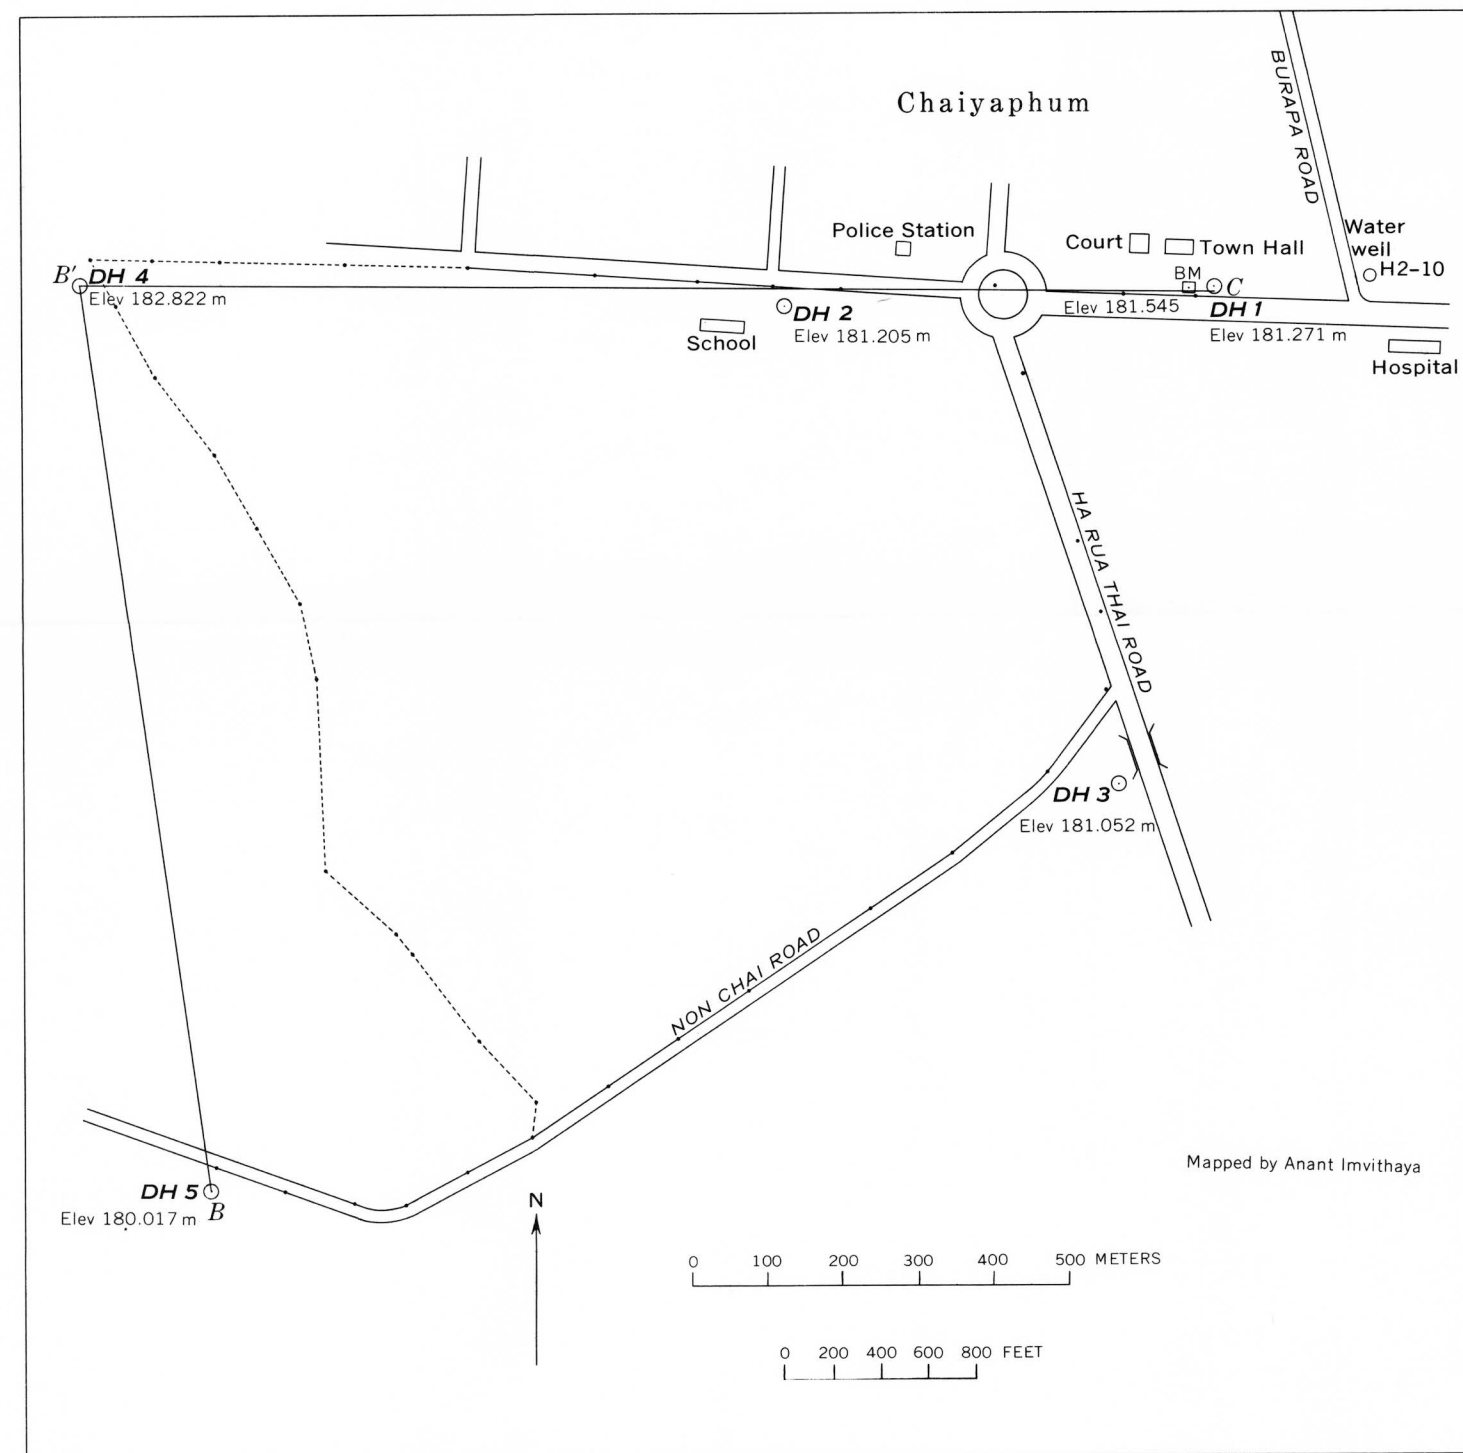

A. INDEX MAP SHOWING LOCATION OF SECTION A-A'  
CHAIYAPHUM ROCK SALT DEPOSIT

B. SECTION ALONG LINE A-A' SHOWING DATA FROM WATER-WELL LOGS

C. DRILL HOLE LOCATION MAP, SHOWING LINE B-B'-C

Compiled by Thawat Japakasetr

D. VERTICAL SECTION ALONG LINE B-B'-C

MAP AND SECTIONS OF THE CHAIYAPHUM ROCK SALT DEPOSIT  
NORTHEAST THAILAND