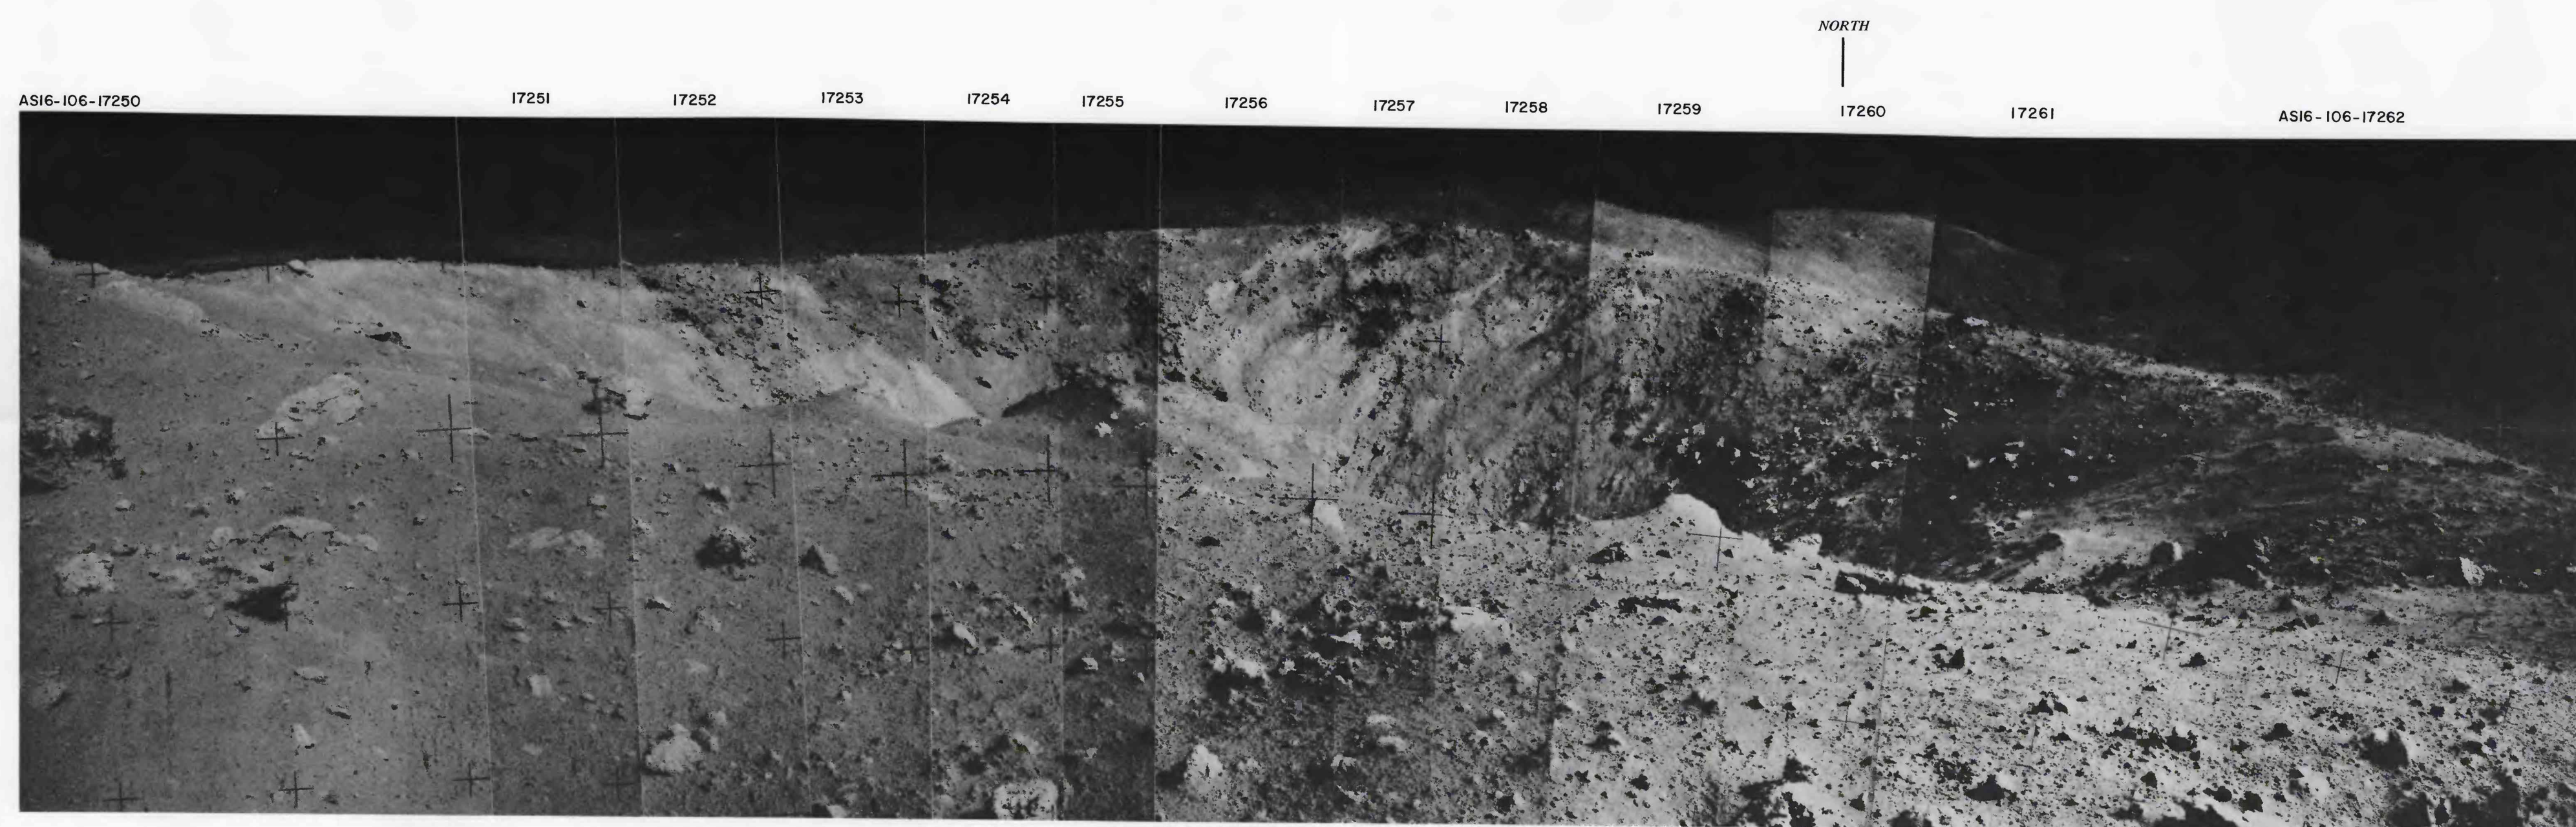

NORTH RAY CRATER RIM, STATION 11
TELEVISION PANORAMA 28

NORTH RAY CRATER RIM, STATION 11
PANORAMA 18

STATION 11
WEST PARTIAL PANORAMA 19 (LEFT POLARIMETRY)