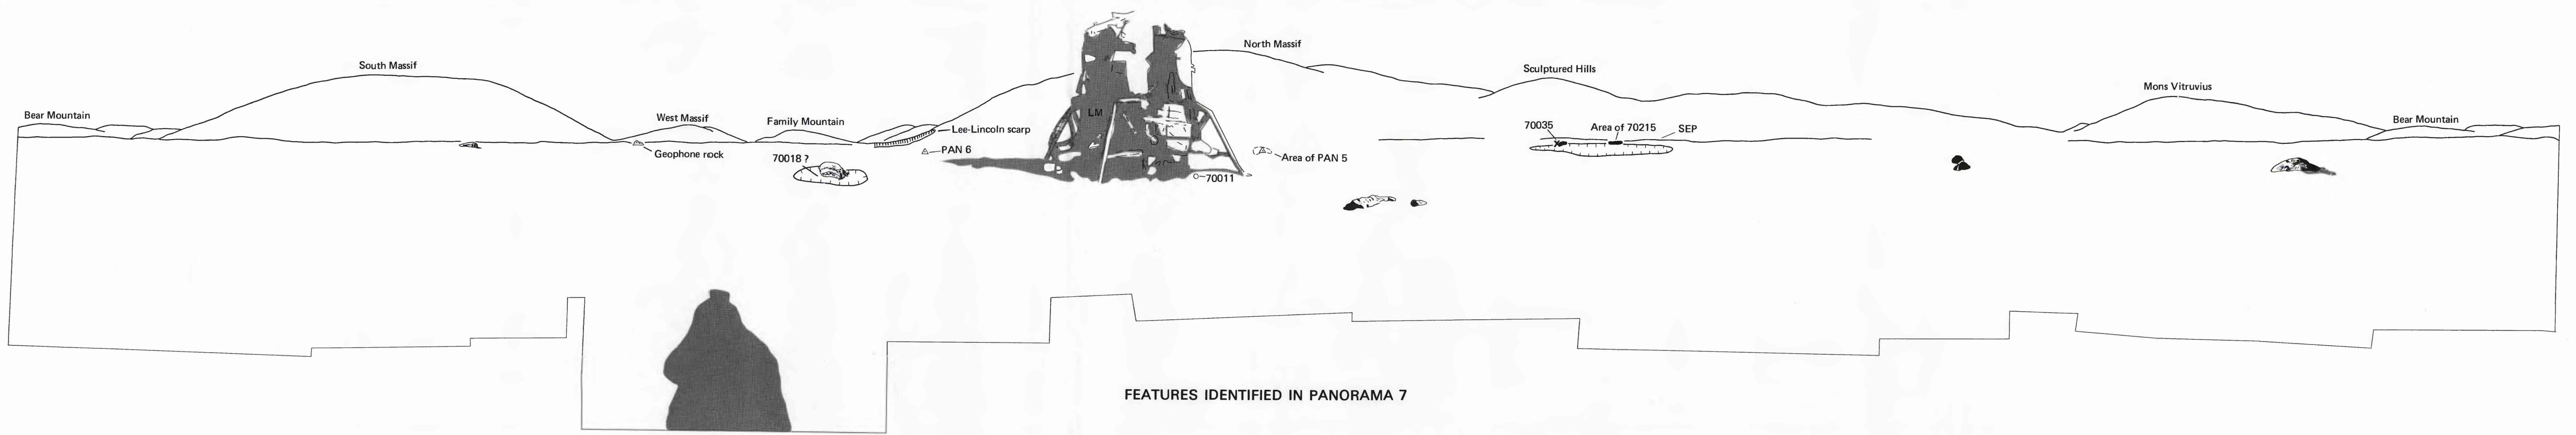

PANORAMA 5, TAKEN FROM NORTH SIDE OF LUNAR MODULE

FEATURES IDENTIFIED IN PANORAMA 5

PANORAMA 6, TAKEN FROM WEST SIDE OF LUNAR MODULE

FEATURES IDENTIFIED IN PANORAMA 6

PANORAMA 7, TAKEN FROM SOUTH SIDE OF LUNAR MODULE

FEATURES IDENTIFIED IN PANORAMA 7

PANORAMA 8 (PARTIAL), TAKEN FROM THE LM WINDOW BEFORE EVA-1

FEATURES IDENTIFIED IN PANORAMA 8

PANORAMA 9 (PARTIAL), TAKEN FROM THE LM WINDOW AFTER EVA-2 AND BEFORE EVA-3

FEATURES IDENTIFIED IN PANORAMA 9

APOLLO 17 PANORAMAS 5-9, SHOWING SAMPLE LOCALITIES AND FEATURES IDENTIFIED FROM THE LUNAR MODULE AREA AND FROM THE LM WINDOW