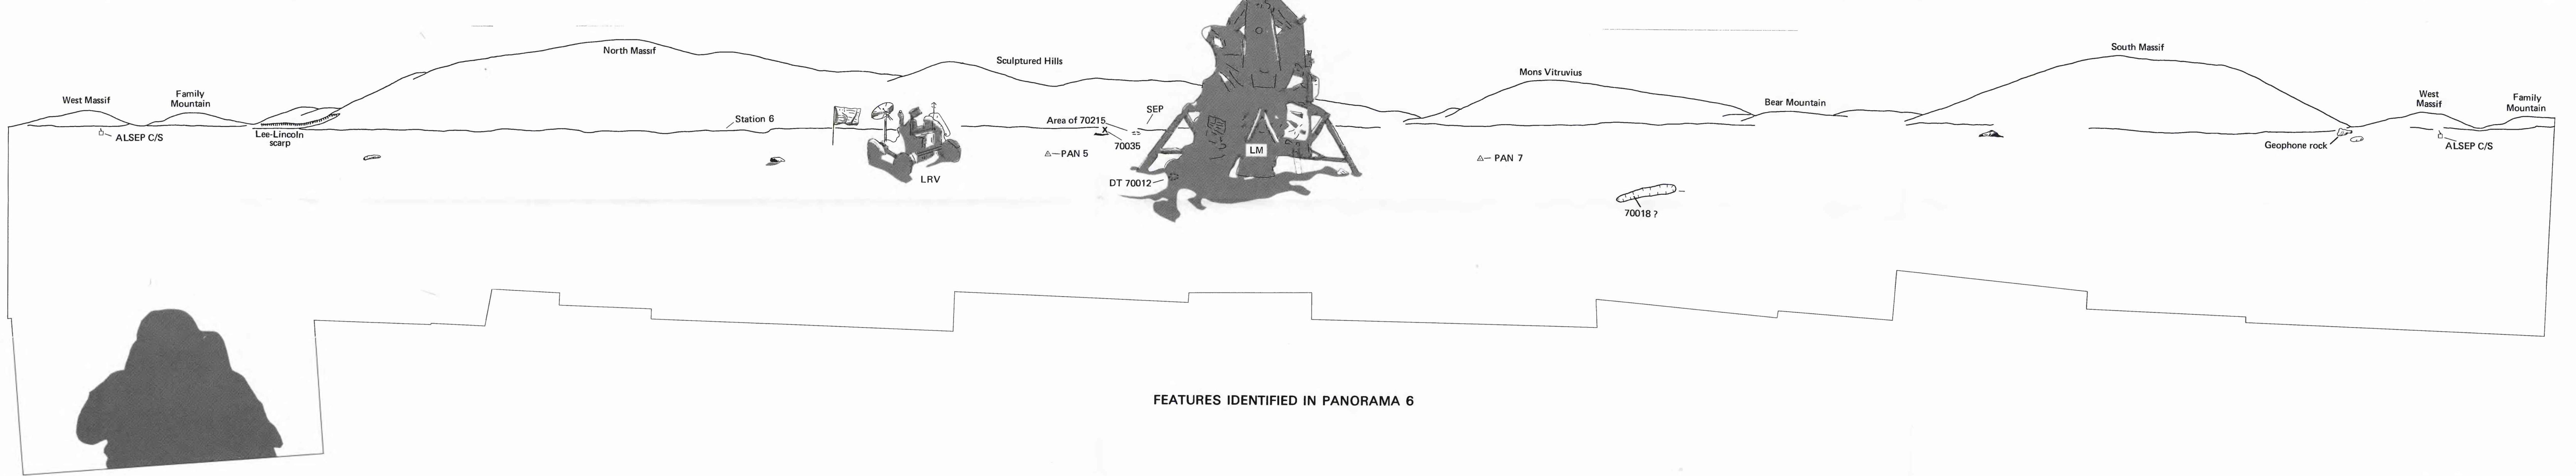

PANORAMA 5, TAKEN FROM NORTH SIDE OF LUNAR MODULE

FEATURES IDENTIFIED IN PANORAMA 5

PANORAMA 6, TAKEN FROM WEST SIDE OF LUNAR MODULE

FEATURES IDENTIFIED IN PANORAMA 6

PANORAMA 7, TAKEN FROM SOUTH SIDE OF LUNAR MODULE

FEATURES IDENTIFIED IN PANORAMA 7

PANORAMA 8 (PARTIAL), TAKEN FROM THE LM WINDOW BEFORE EVA-1

FEATURES IDENTIFIED IN PANORAMA 8

PANORAMA 9 (PARTIAL), TAKEN FROM THE LM WINDOW AFTER EVA-2 AND BEFORE EVA-3

FEATURES IDENTIFIED IN PANORAMA 9

APOLLO 17 PANORAMAS 5-9, SHOWING SAMPLE LOCALITIES AND FEATURES IDENTIFIED FROM THE LUNAR MODULE AREA AND FROM THE LM WINDOW