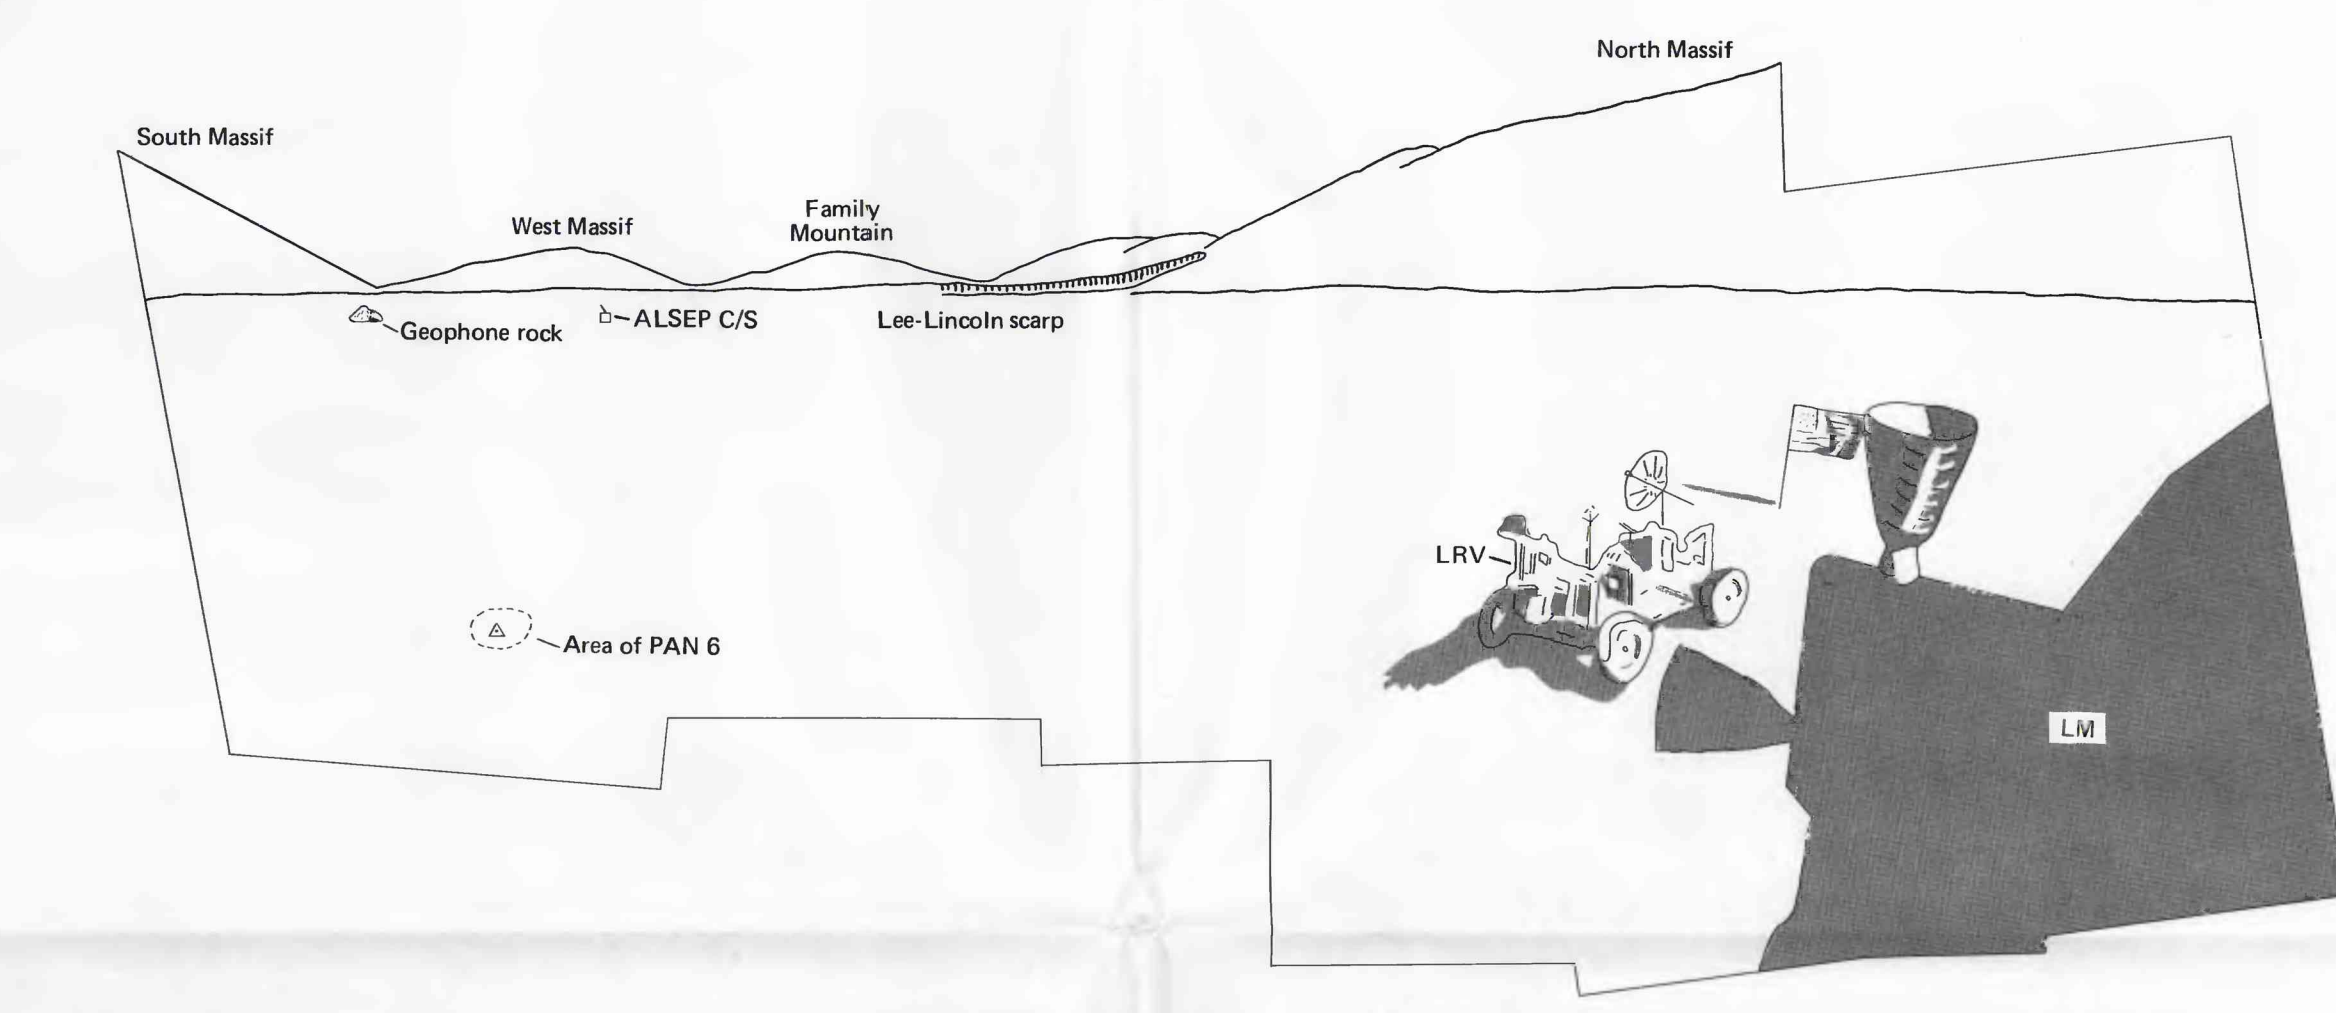

PANORAMA 5, TAKEN FROM NORTH SIDE OF LUNAR MODULE

FEATURES IDENTIFIED IN PANORAMA 5

PANORAMA 6, TAKEN FROM WEST SIDE OF LUNAR MODULE

FEATURES IDENTIFIED IN PANORAMA 6

PANORAMA 7, TAKEN FROM SOUTH SIDE OF LUNAR MODULE

FEATURES IDENTIFIED IN PANORAMA 7

PANORAMA 8 (PARTIAL), TAKEN FROM THE LM WINDOW BEFORE EVA-1

FEATURES IDENTIFIED IN PANORAMA 8

PANORAMA 9 (PARTIAL), TAKEN FROM THE LM WINDOW AFTER EVA-2 AND BEFORE EVA-3

FEATURES IDENTIFIED IN PANORAMA 9

APOLLO 17 PANORAMAS 5-9, SHOWING SAMPLE LOCALITIES AND FEATURES IDENTIFIED FROM THE LUNAR MODULE AREA AND FROM THE LM WINDOW