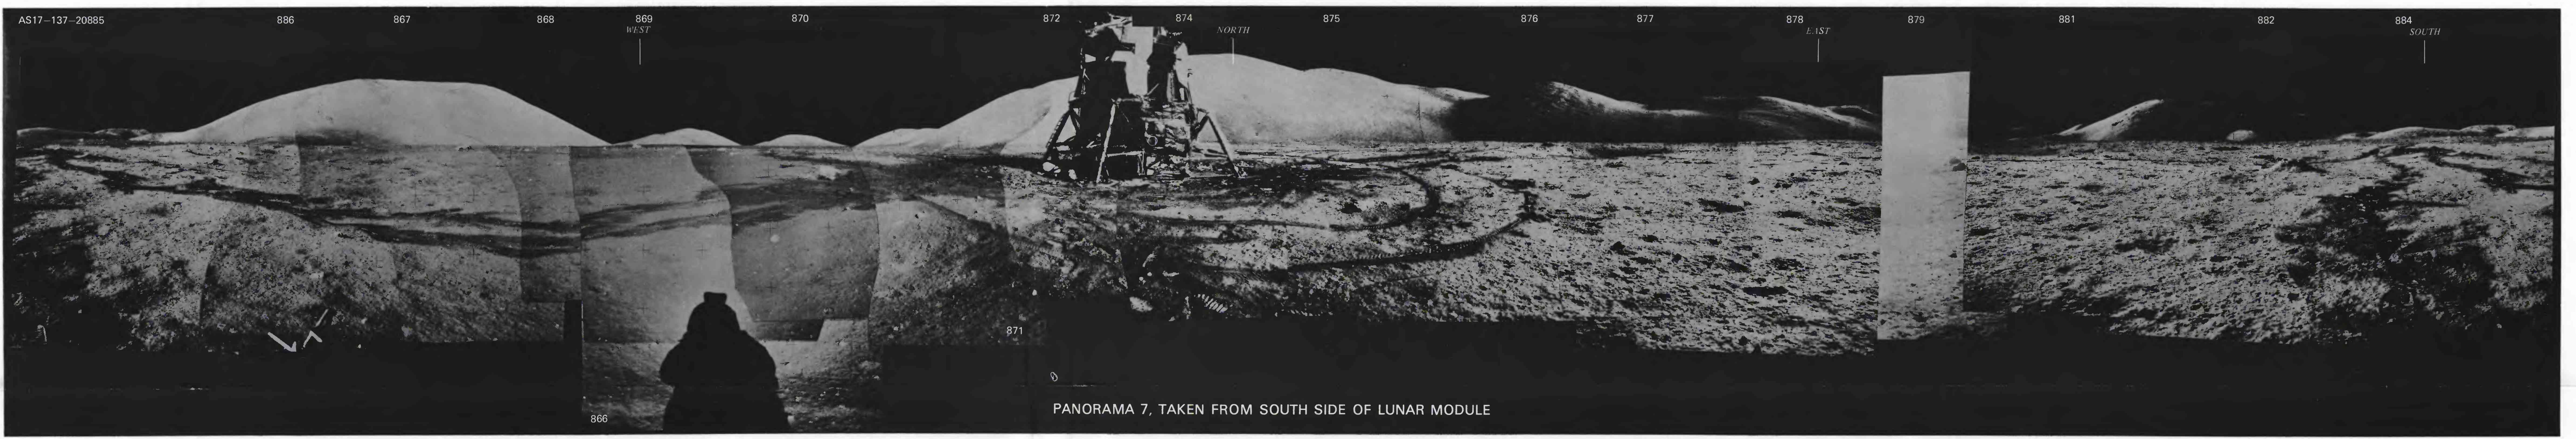

PANORAMA 5, TAKEN FROM NORTH SIDE OF LUNAR MODULE

FEATURES IDENTIFIED IN PANORAMA 5

PANORAMA 6, TAKEN FROM WEST SIDE OF LUNAR MODULE

FEATURES IDENTIFIED IN PANORAMA 6

PANORAMA 7, TAKEN FROM SOUTH SIDE OF LUNAR MODULE

FEATURES IDENTIFIED IN PANORAMA 7

PANORAMA 8 (PARTIAL), TAKEN FROM THE LM WINDOW BEFORE EVA-1

FEATURES IDENTIFIED IN PANORAMA 8

PANORAMA 9 (PARTIAL), TAKEN FROM THE LM WINDOW AFTER EVA-2 AND BEFORE EVA-3

FEATURES IDENTIFIED IN PANORAMA 9

APOLLO 17 PANORAMAS 5-9, SHOWING SAMPLE LOCALITIES AND FEATURES IDENTIFIED FROM THE LUNAR MODULE AREA AND FROM THE LM WINDOW