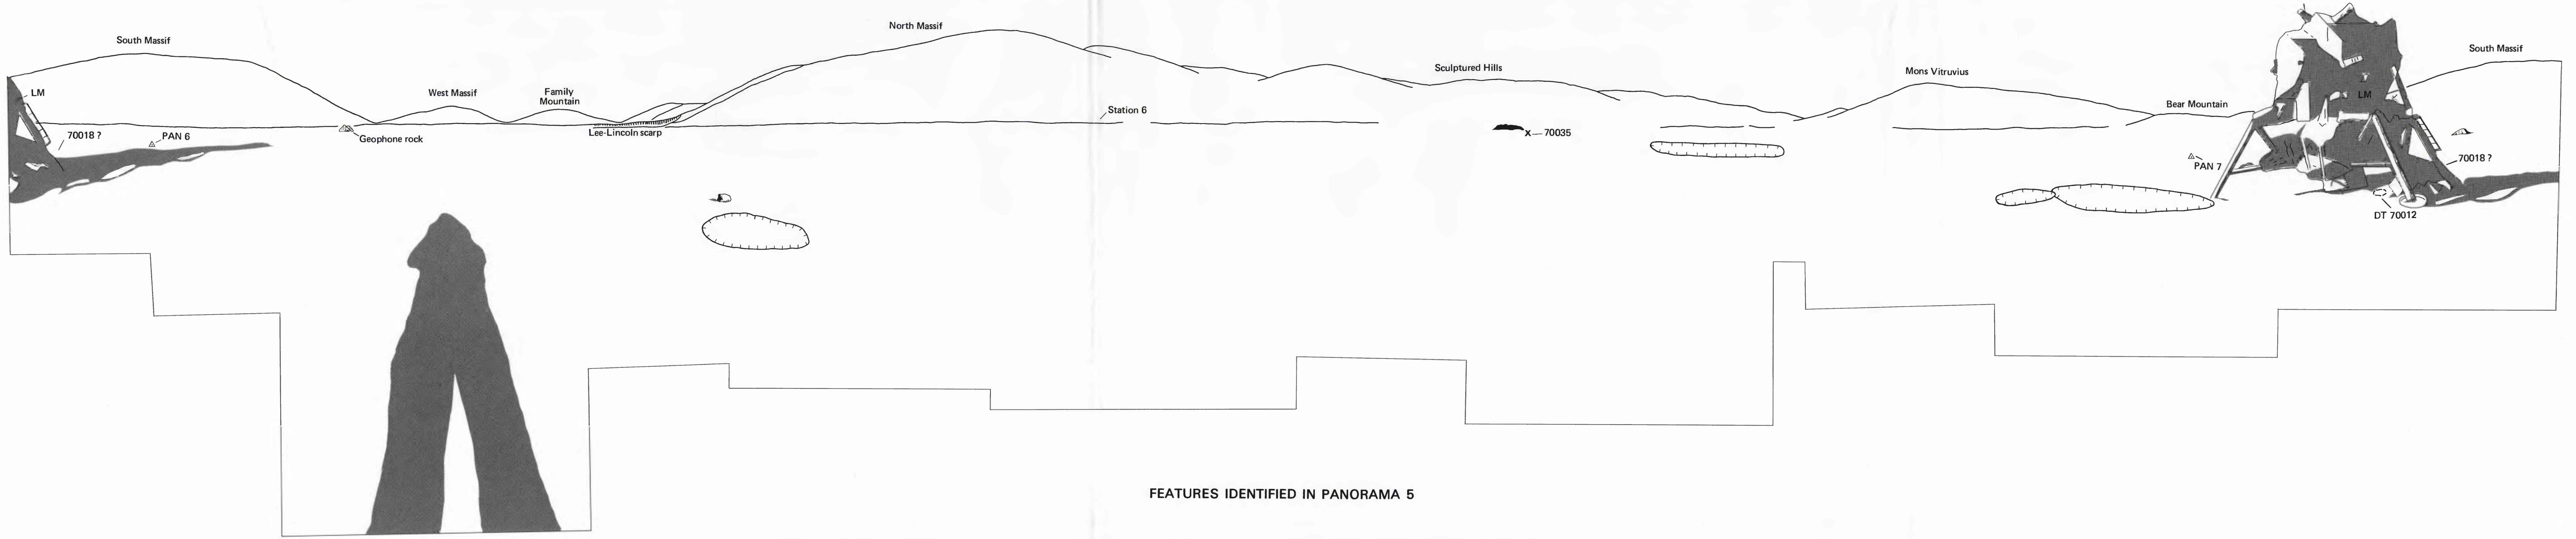

PANORAMA 5, TAKEN FROM NORTH SIDE OF LUNAR MODULE

FEATURES IDENTIFIED IN PANORAMA 5

PANORAMA 6, TAKEN FROM WEST SIDE OF LUNAR MODULE

FEATURES IDENTIFIED IN PANORAMA 6

PANORAMA 7, TAKEN FROM SOUTH SIDE OF LUNAR MODULE

FEATURES IDENTIFIED IN PANORAMA 7

PANORAMA 8 (PARTIAL), TAKEN FROM THE LM WINDOW BEFORE EVA-1

FEATURES IDENTIFIED IN PANORAMA 8

PANORAMA 9 (PARTIAL), TAKEN FROM THE LM WINDOW AFTER EVA-2 AND BEFORE EVA-3

FEATURES IDENTIFIED IN PANORAMA 9

APOLLO 17 PANORAMAS 5-9, SHOWING SAMPLE LOCALITIES AND FEATURES IDENTIFIED FROM THE LUNAR MODULE AREA AND FROM THE LM WINDOW