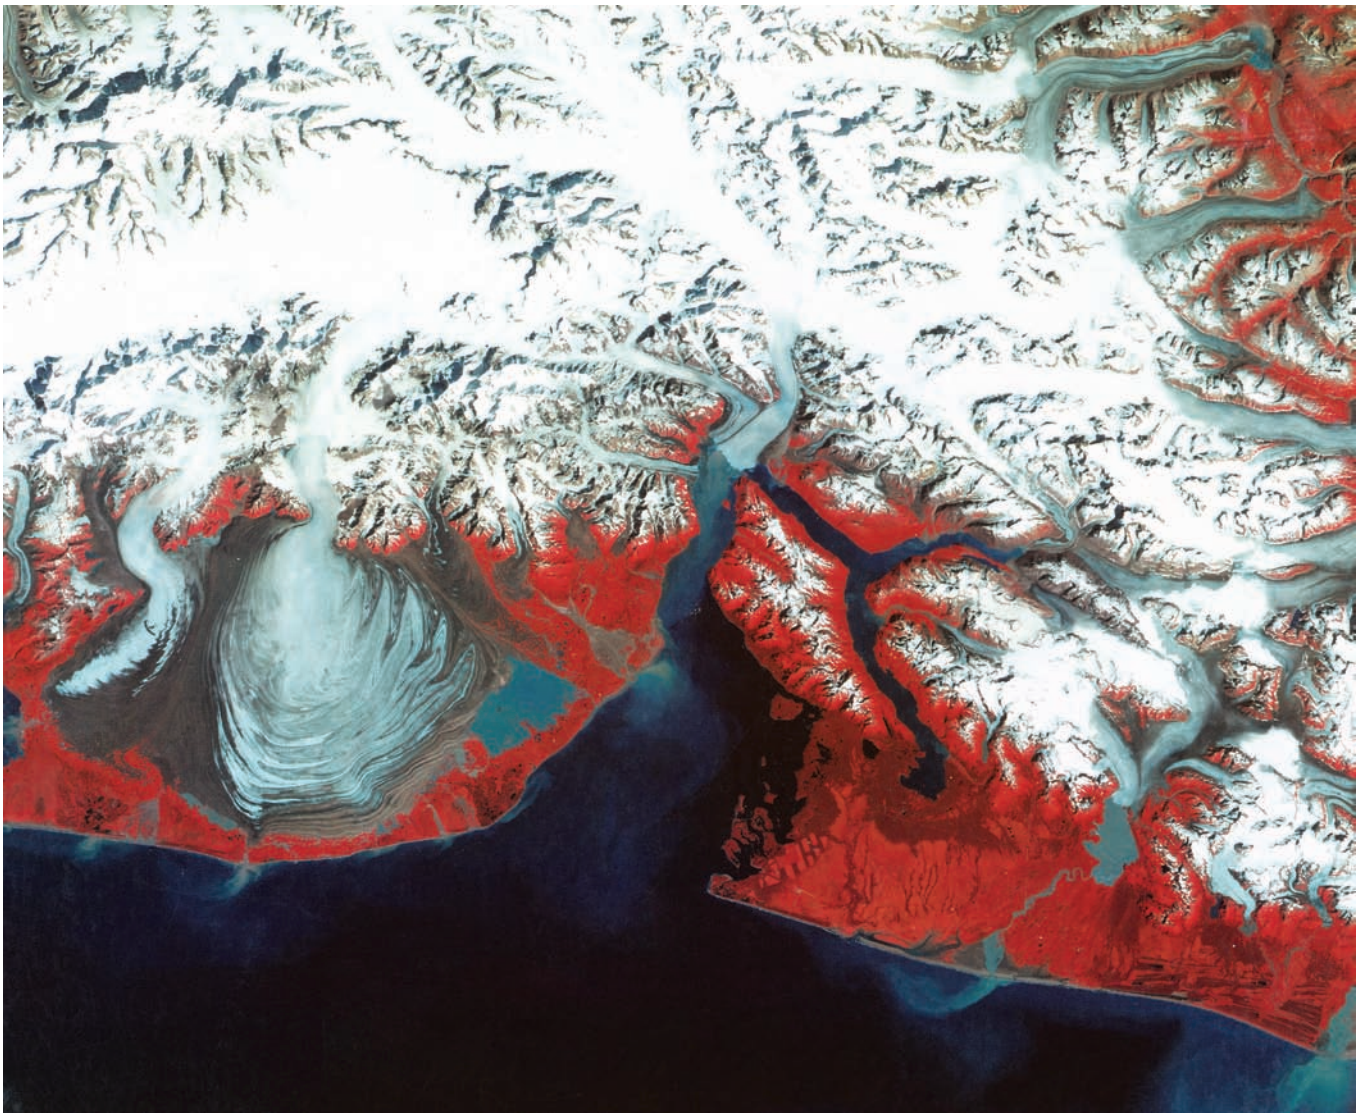

Satellite Image Atlas  
of Glaciers of the World

A L A S K A

U.S. Geological Survey  
Professional Paper 1386-K

**Cover:** *A Landsat 2 Multispectral Scanner false-color composite image of the Malaspina Glacier (piedmont outlet glacier), tidewater Hubbard Glacier, and other glaciers in the St. Elias Mountains, Alaska. (Landsat 2 MSS image 21675-19482; 24 August 1979; Path 67, Row 18 from the EROS Data Center, Sioux Falls, S. Dak.). See figure 144, p. K160, for annotated version*

Williams and Ferrigno, Eds.—SATELLITE IMAGE ATLAS OF GLACIERS: ALASKA—U.S. Geological Survey Professional Paper 1386-K

ISBN 978-0-607-98291-6

9 780607 982916

Printed on recycled paper