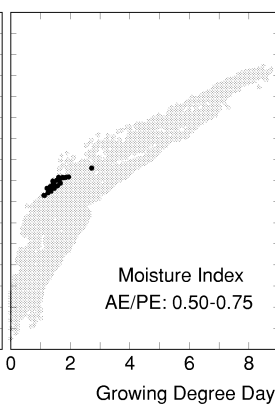

Abies magnifica

Growing Degree Days on 5°C Base X 1000