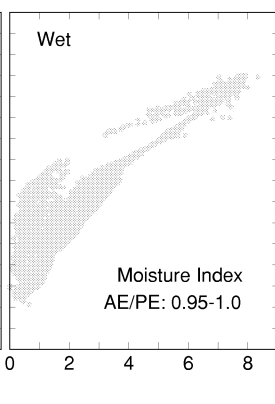

Abies magnifica

Growing Degree Days on 5°C Base X 1000