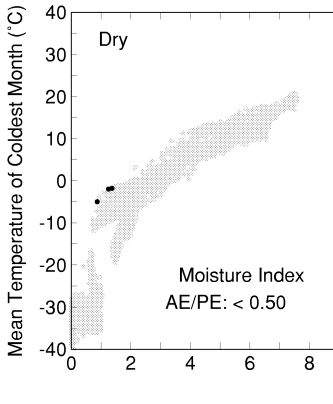

Abies magnifica

Growing Degree Days on 5°C Base X 1000