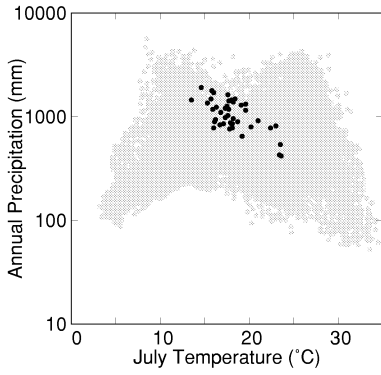

Abies magnifica

Growing Degree Days on 5°C Base X 1000