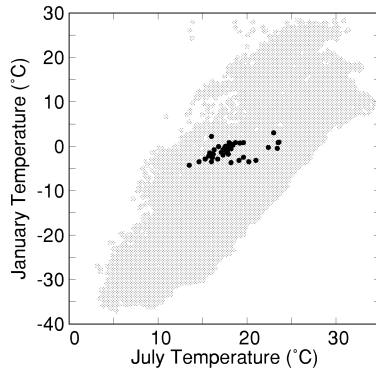

Abies magnifica

Growing Degree Days on 5°C Base X 1000