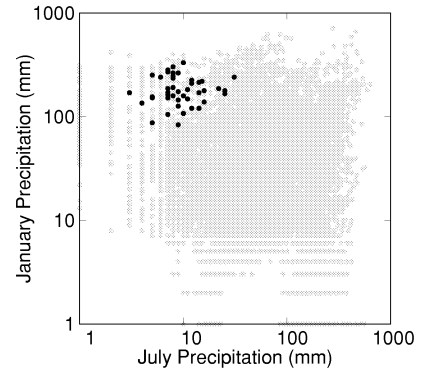

Abies magnifica

Growing Degree Days on 5°C Base X 1000