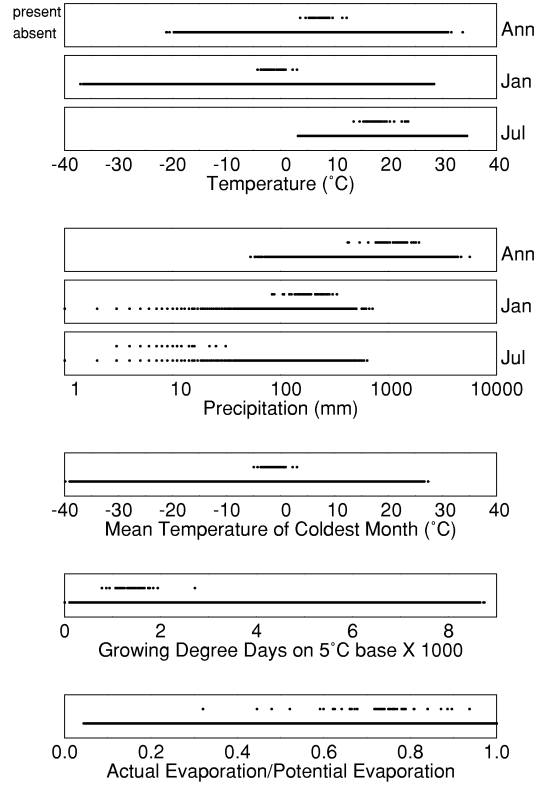

Abies magnifica

Growing Degree Days on 5°C Base X 1000