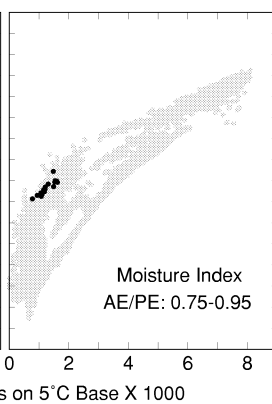

Abies magnifica

Growing Degree Days on 5°C Base X 1000